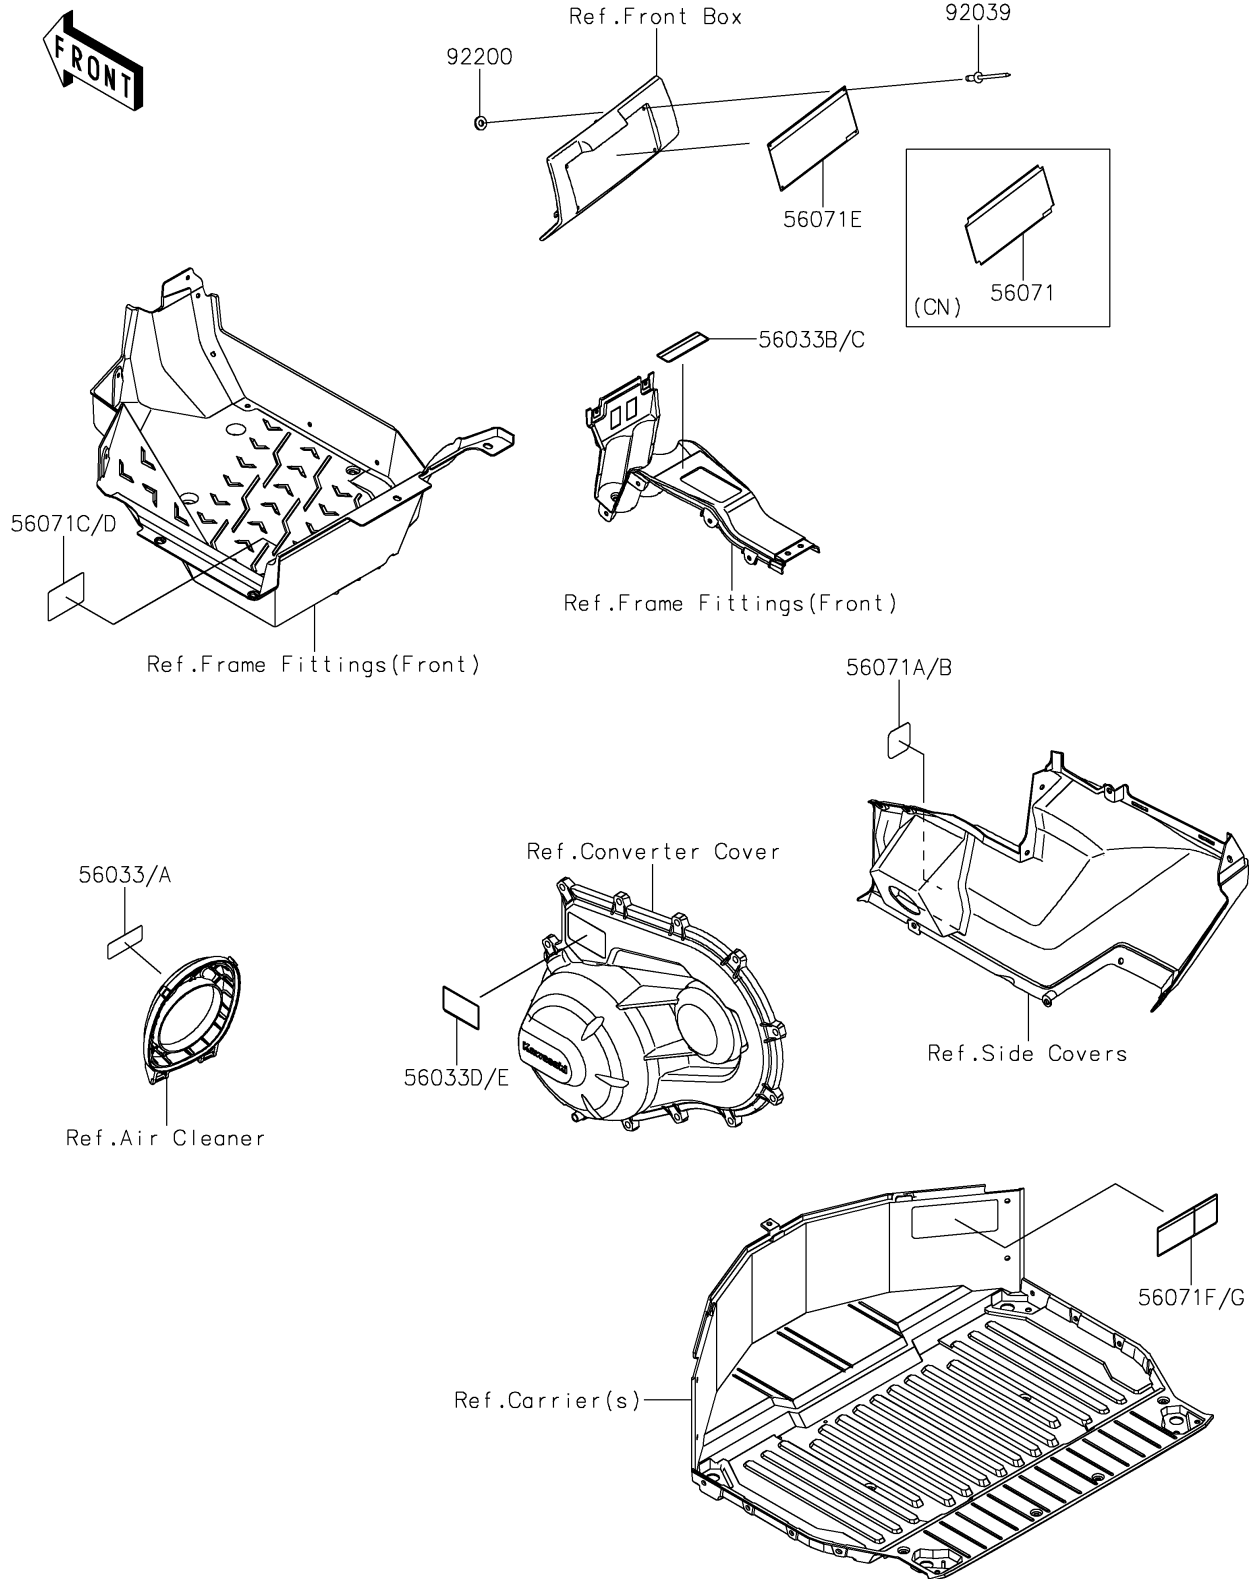

2024 TERYX KRX® 1000 TRAIL EDITION PARTS DIAGRAM

Labels

F2860

2024 TERYX KRX® 1000 TRAIL EDITION PARTS LIST

Labels

ITEM NAME	PART NUMBER	QUANTITY
LABEL-MANUAL,AIR CLEANER (Ref # 56033)	56033-0724	1
LABEL-MANUAL,AIR CLEANER (Ref # 56033A)	56033-0731	1
LABEL-MANUAL,SHIFT NOTICE (Ref # 56033B)	56033-0822	1
LABEL-MANUAL,SHIFT NOTICE (Ref # 56033C)	56033-0826	1
LABEL-MANUAL,DRIVE BELT (Ref # 56033D)	56033-0996	1
LABEL-MANUAL,DRIVE BELT (Ref # 56033E)	56033-1000	1
LABEL-WARNING,GENERAL (Ref # 56071)	56071-0503	1
LABEL-WARNING,GASOLINE (Ref # 56071A)	56071-0588	1
LABEL-WARNING,GASOLINE (Ref # 56071B)	56071-0593	1
LABEL-WARNING,TIRE INFORMATION (Ref # 56071C)	56071-0824	1
LABEL-WARNING,TIRE INFORMATION (Ref # 56071D)	56071-0825	1
LABEL-WARNING,GENERAL (Ref # 56071E)	56071-0826	1
LABEL-WARNING,CARGO BED (Ref # 56071F)	56071-0925	1
LABEL-WARNING,CARGO BED (Ref # 56071G)	56071-0926	1
RIVET,3.2X8 (Ref # 92039)	92039-3763	4
WASHER,3.5X8X1 (Ref # 92200)	92200-1251	4