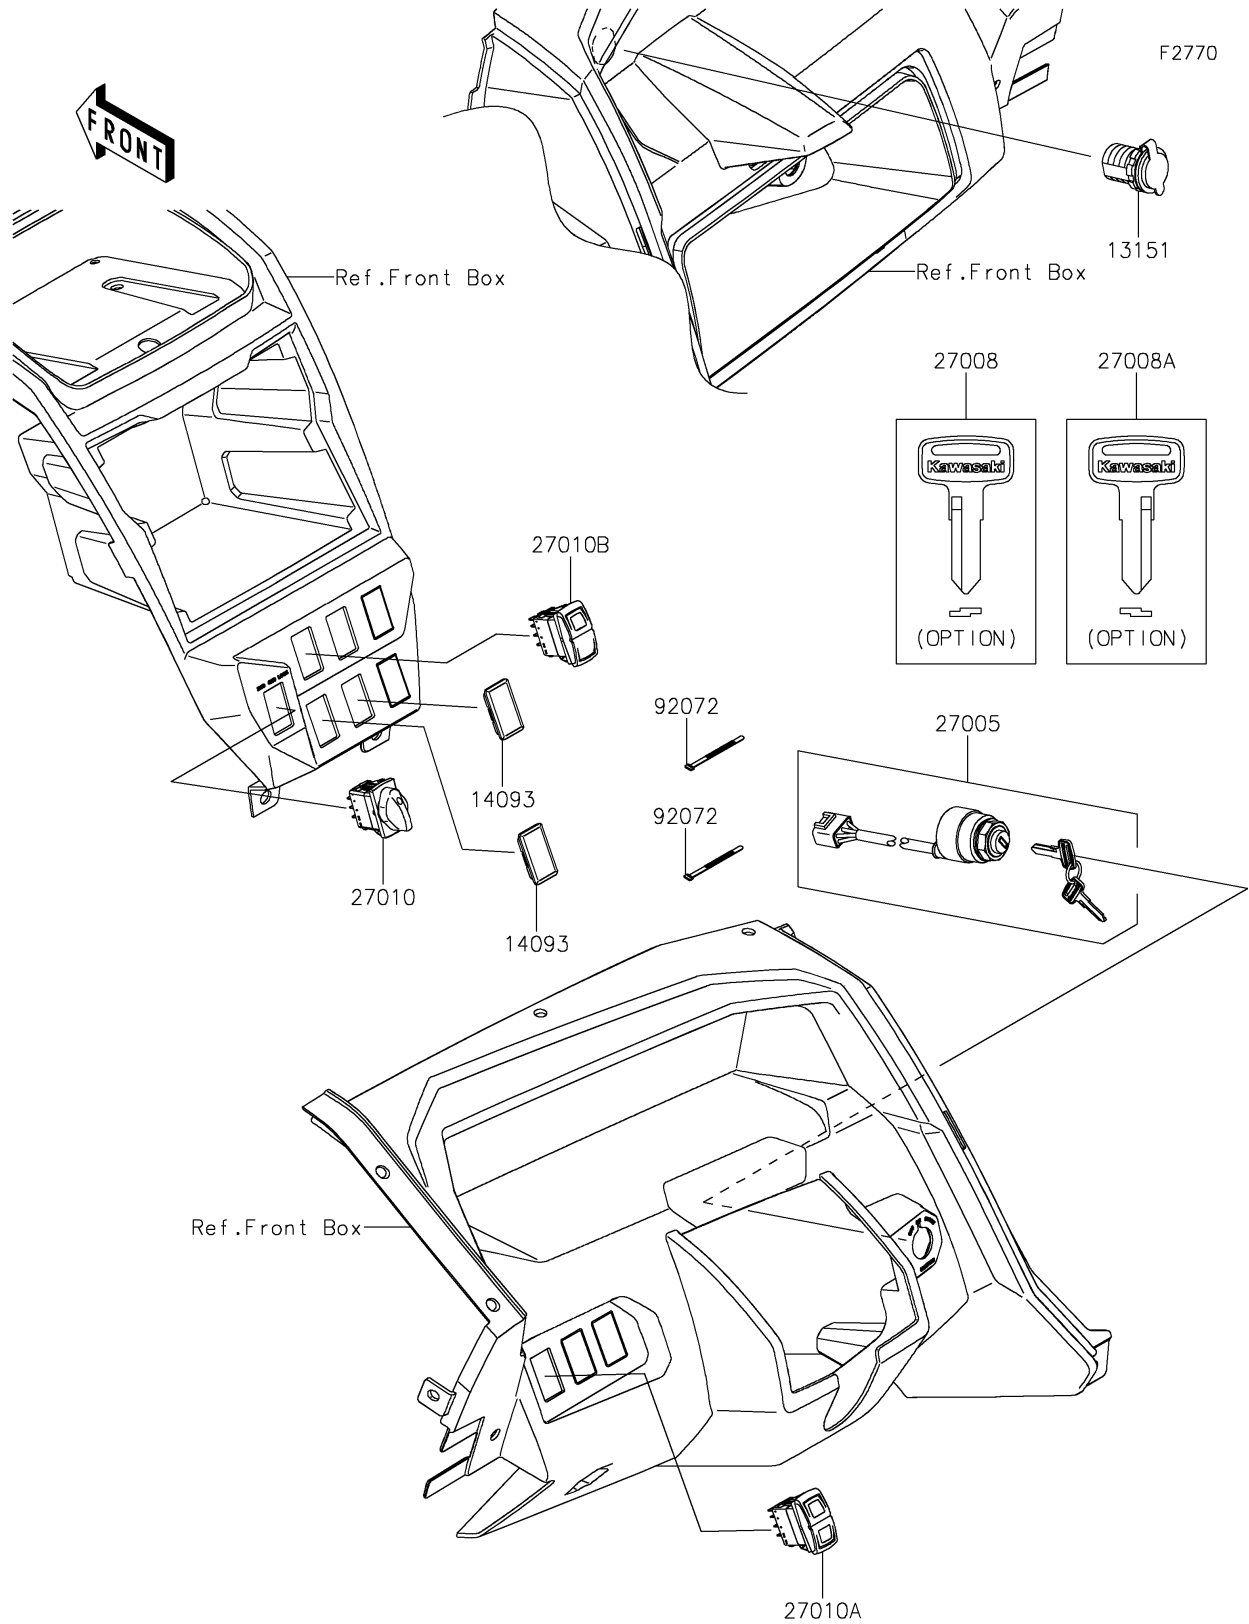

2024 TERYX KRX® 1000 TRAIL EDITION PARTS DIAGRAM

Ignition Switch

2024 TERYX KRX® 1000 TRAIL EDITION PARTS LIST

Ignition Switch

ITEM NAME	PART NUMBER	QUANTITY
SWITCH-COMP,OUTLET,12V (Ref # 13151)	13151-0556	1
COVER,SWITCH (Ref # 14093)	14093-1202	2
SWITCH-ASSY-IGNITION (Ref # 27005)	27005-0643	1
KEY-LOCK,BLANK (Ref # 27008)	27008-1153	1
KEY-LOCK,BLANK (Ref # 27008A)	27008-1157	1
SWITCH,2WD/4WD (Ref # 27010)	27010-0902	1
SWITCH,HEAD LIGHT (Ref # 27010A)	27010-0903	1
SWITCH,POWER MODE (Ref # 27010B)	27010-0904	1
BAND,L=123 (Ref # 92072)	92072-030	2