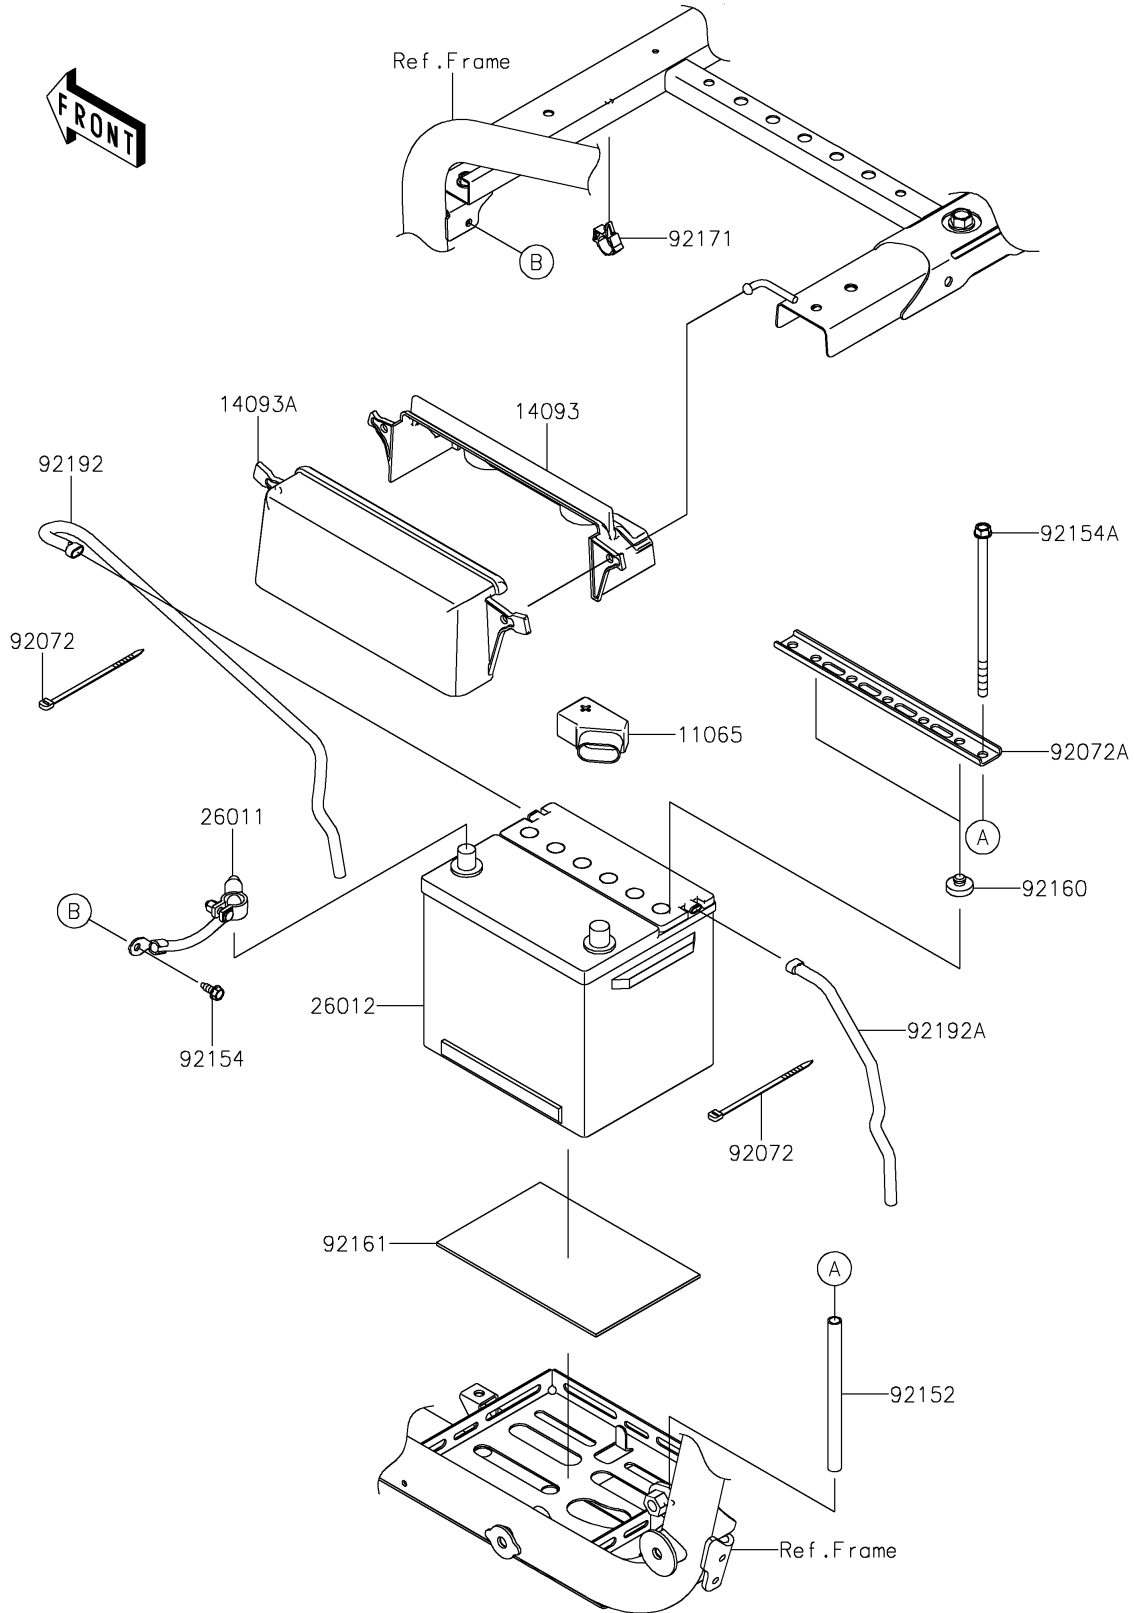

2024 TERYX KRX® 1000 TRAIL EDITION PARTS DIAGRAM

Battery

F2761

2024 TERYX KRX® 1000 TRAIL EDITION PARTS LIST

Battery

| ITEM NAME | PART NUMBER | QUANTITY |
|---|-------------|----------|
| CAP (Ref # 11065) | 11065-0850 | 1 |
| COVER,BATTERY TERMINAL,INNER (Ref # 14093) | 14093-0800 | 1 |
| COVER,BATTERY TERMINAL,OUTER (Ref # 14093A) | 14093-0801 | 1 |
| WIRE-LEAD,BATTERY(-) (Ref # 26011) | 26011-1871 | 1 |
| BATTERY,WET,(26R) (Ref # 26012) | 26012-7501 | 1 |
| BAND,92X2.4 (Ref # 92072) | 92072-0791 | 2 |
| BAND,BATTERY (Ref # 92072A) | 92072-0844 | 1 |
| COLLAR,9.4X12.7X160 (Ref # 92152) | 92152-2584 | 1 |
| BOLT,FLANGED,6X16 (Ref # 92154) | 92154-0551 | 1 |
| BOLT,FLANGED,8X175 (Ref # 92154A) | 92154-3973 | 2 |
| DAMPER (Ref # 92160) | 92160-1396 | 2 |
| DAMPER (Ref # 92161) | 92161-0578 | 1 |
| CLAMP,BRAKE HOSE (Ref # 92171) | 92171-0316 | 1 |
| TUBE,BREATHER,7X10X500 (Ref # 92192) | 92192-2256 | 1 |
| TUBE,BREATHER,7X10X300 (Ref # 92192A) | 92192-2257 | 1 |