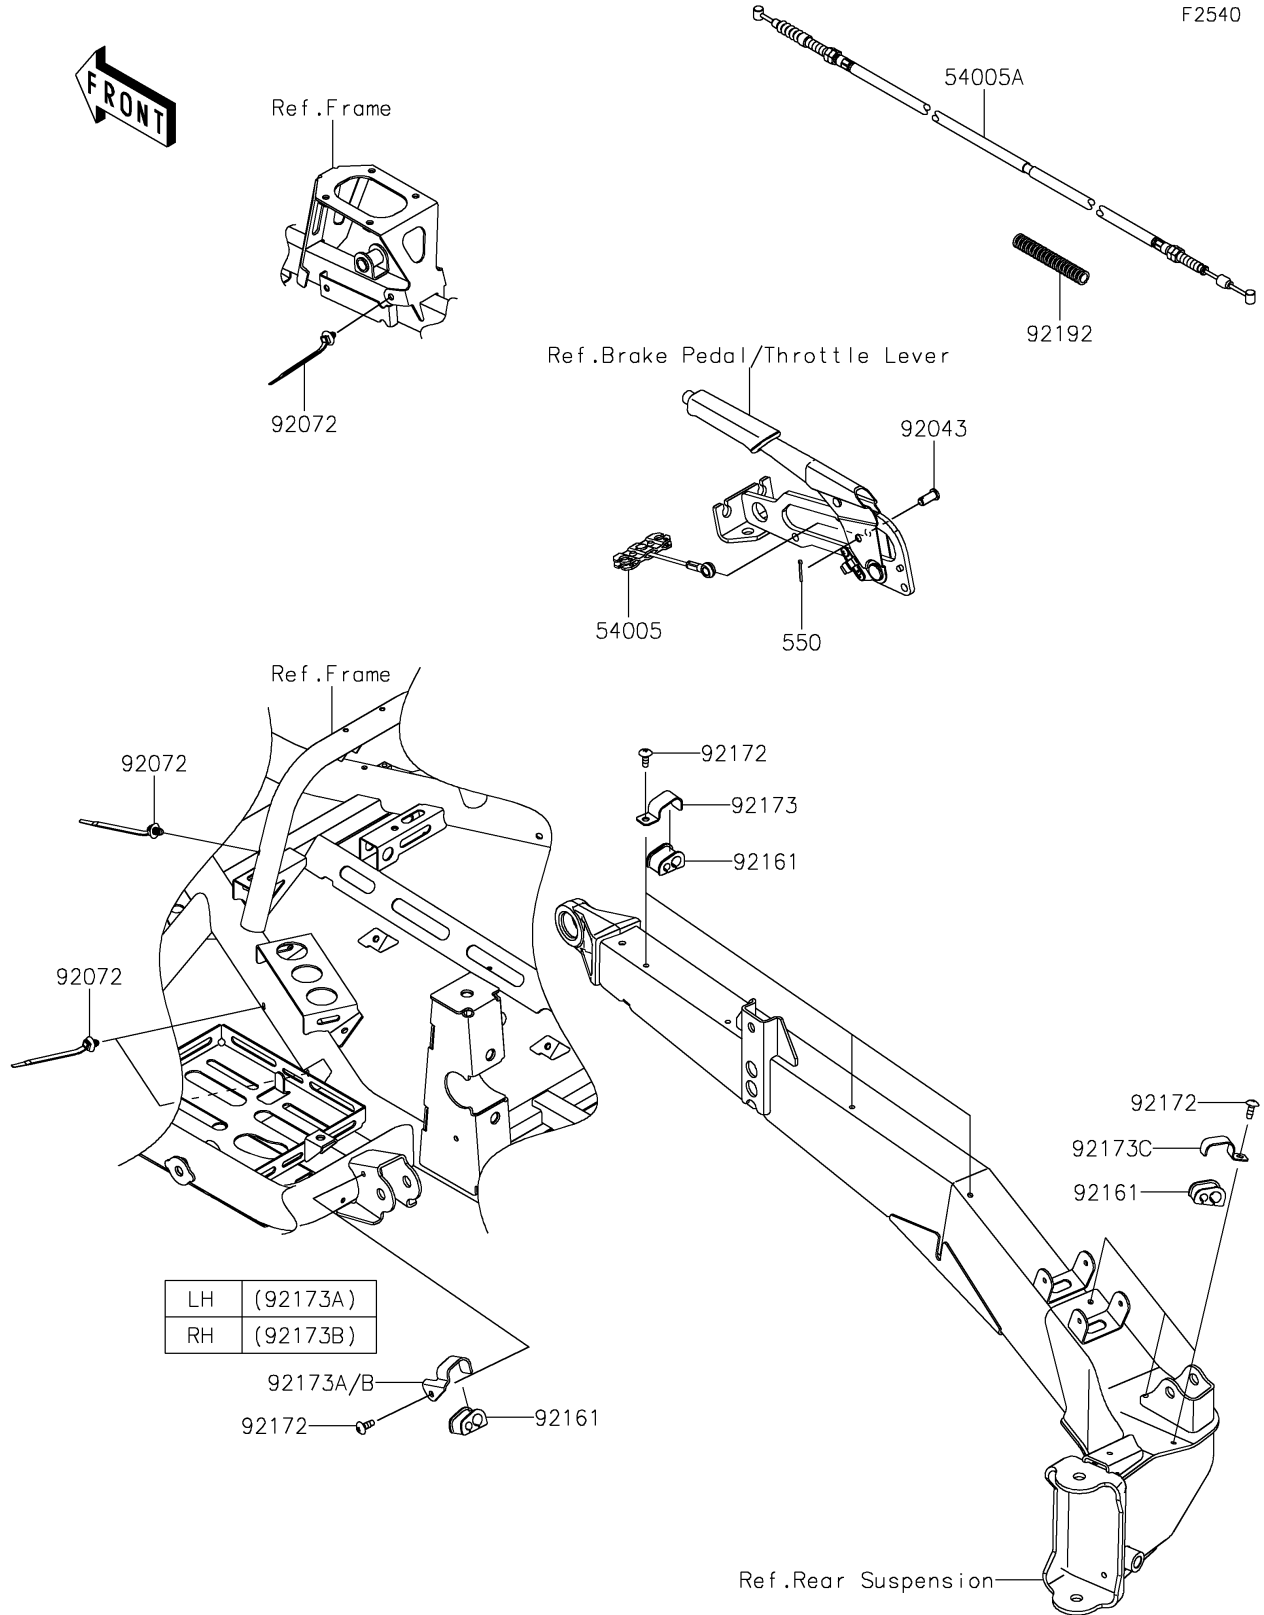

# 2024 TERYX KRX® 1000 TRAIL EDITION PARTS DIAGRAM

Cables

F2540

## 2024 TERYX KRX® 1000 TRAIL EDITION PARTS LIST

### Cables

ITEM NAME	PART NUMBER	QUANTITY
CABLE-BRAKE,PARKING BRAKE (Ref # 54005)	54005-0312	1
CABLE-BRAKE,PARKING BRAKE (Ref # 54005A)	54005-0313	2
PIN (Ref # 92043)	92043-1039	1
BAND,OS170-FT7(BLACK) (Ref # 92072)	92072-1414	8
DAMPER (Ref # 92161)	92161-2174	14
SCREW,TAPPING,6X16 (Ref # 92172)	92172-0739	14
CLAMP (Ref # 92173)	92173-1991	6
CLAMP,LH (Ref # 92173A)	92173-1992	1
CLAMP,RH (Ref # 92173B)	92173-1993	1
CLAMP (Ref # 92173C)	92173-2097	6
TUBE,CORRUGATED,L=100 (Ref # 92192)	92192-3809	1
PIN-COTTER,2.5X18 (Ref # 550)	550AA2518	1