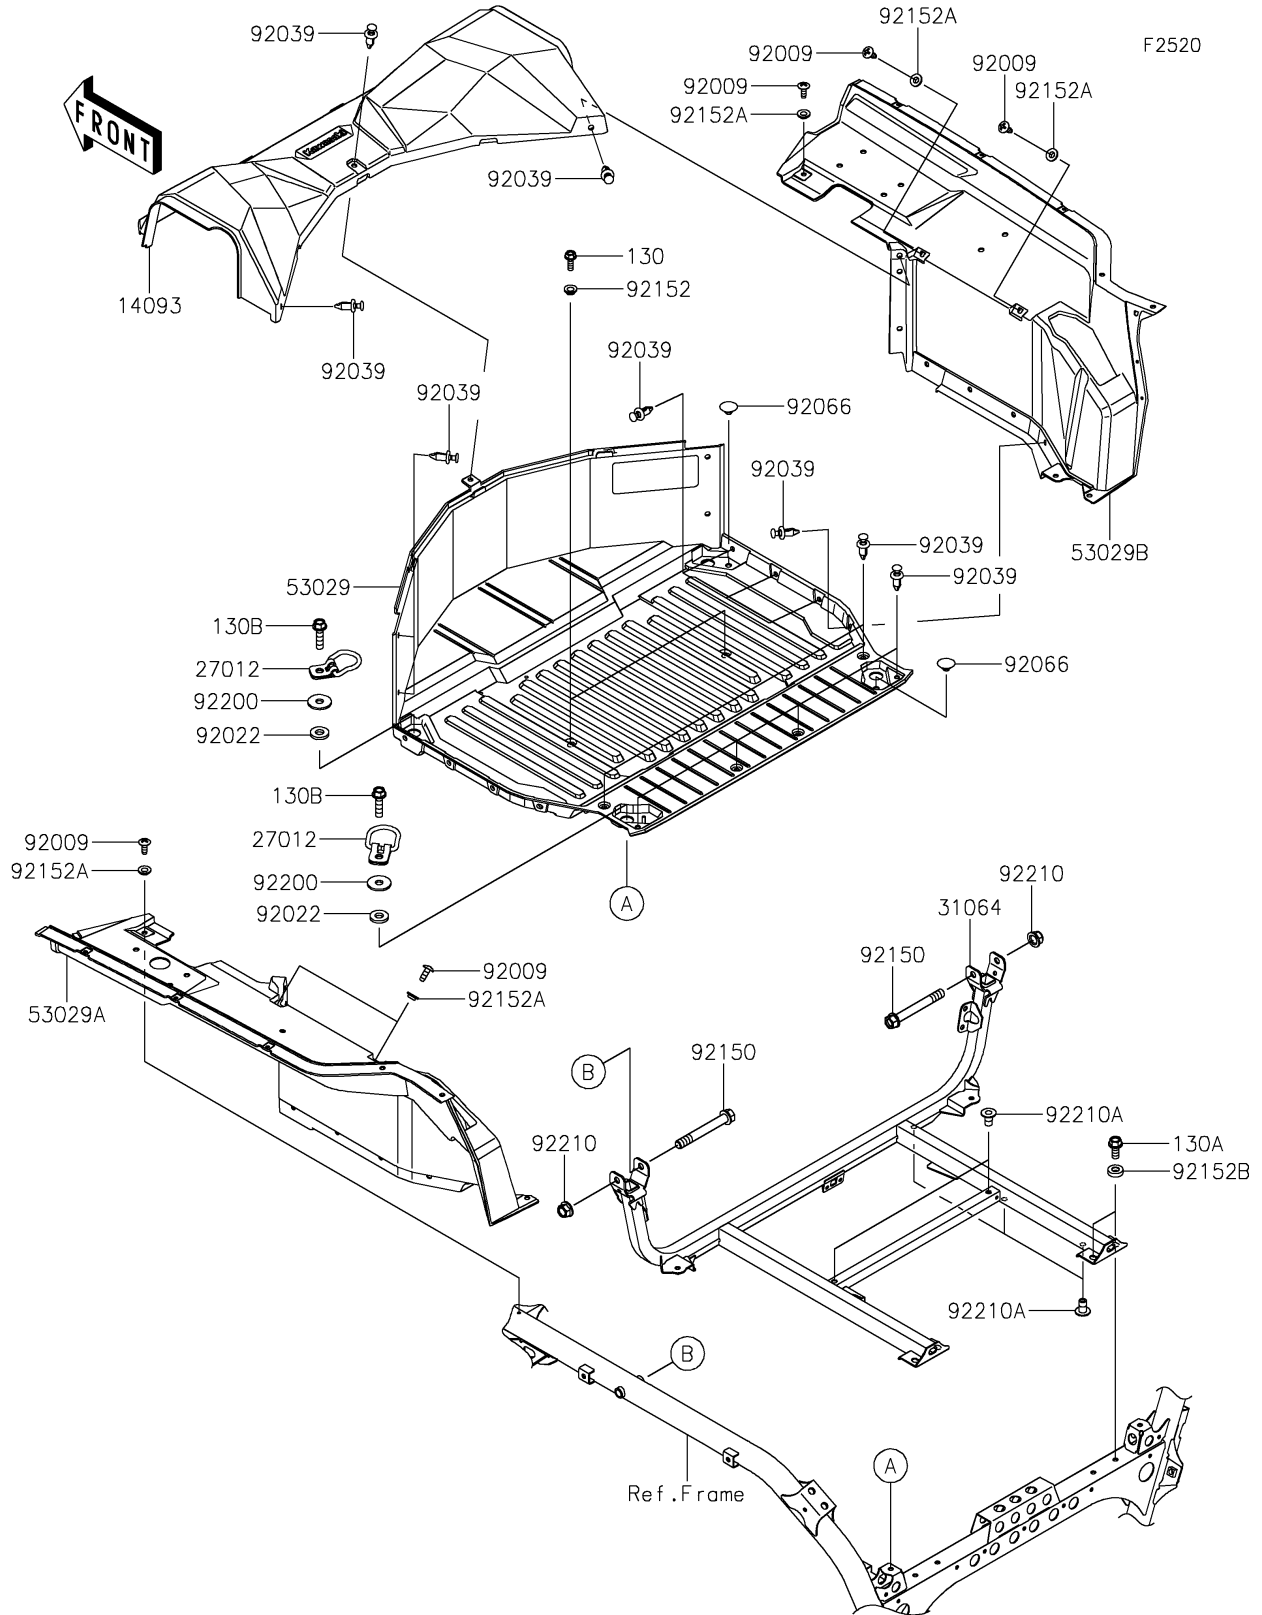

2024 TERYX KRX® 1000 TRAIL EDITION PARTS DIAGRAM

Carrier(s)

2024 TERYX KRX® 1000 TRAIL EDITION PARTS LIST

Carrier(s)

ITEM NAME	PART NUMBER	QUANTITY
COVER,MAINTENANCE (Ref # 14093)	14093-0799	1
HOOK (Ref # 27012)	27012-0863	4
PIPE-COMP,RR CARRIER FRAME (Ref # 31064)	31064-0716	1
CARRIER,BASE (Ref # 53029)	53029-0359	1
CARRIER,LH (Ref # 53029A)	53029-0360	1
CARRIER,RH (Ref # 53029B)	53029-0361	1
SCREW,TAPPING,6X16 (Ref # 92009)	92009-1166	6
WASHER,10X22X3.2 (Ref # 92022)	92022-1944	4
RIVET (Ref # 92039)	92039-0776	21
PLUG (Ref # 92066)	92066-1485	2
BOLT,10X80 (Ref # 92150)	92150-1893	2
COLLAR (Ref # 92152)	92152-0224	2
COLLAR,6.3X9.5X4.1 (Ref # 92152A)	92152-1571	6
COLLAR,8.2X18X5 (Ref # 92152B)	92152-1848	4
WASHER,9X28X2.3 (Ref # 92200)	92200-1951	4
NUT,LOCK,FLANGED,10MM (Ref # 92210)	92210-0276	2
NUT,LARGE FLANGE,6MM,L=16.5 (Ref # 92210A)	92210-1623	5
BOLT-FLANGED,6X18 (Ref # 130)	130CA0618	2
BOLT-FLANGED,8X18 (Ref # 130A)	130CA0818	4
BOLT-FLANGED,8X30 (Ref # 130B)	130CA0830	4