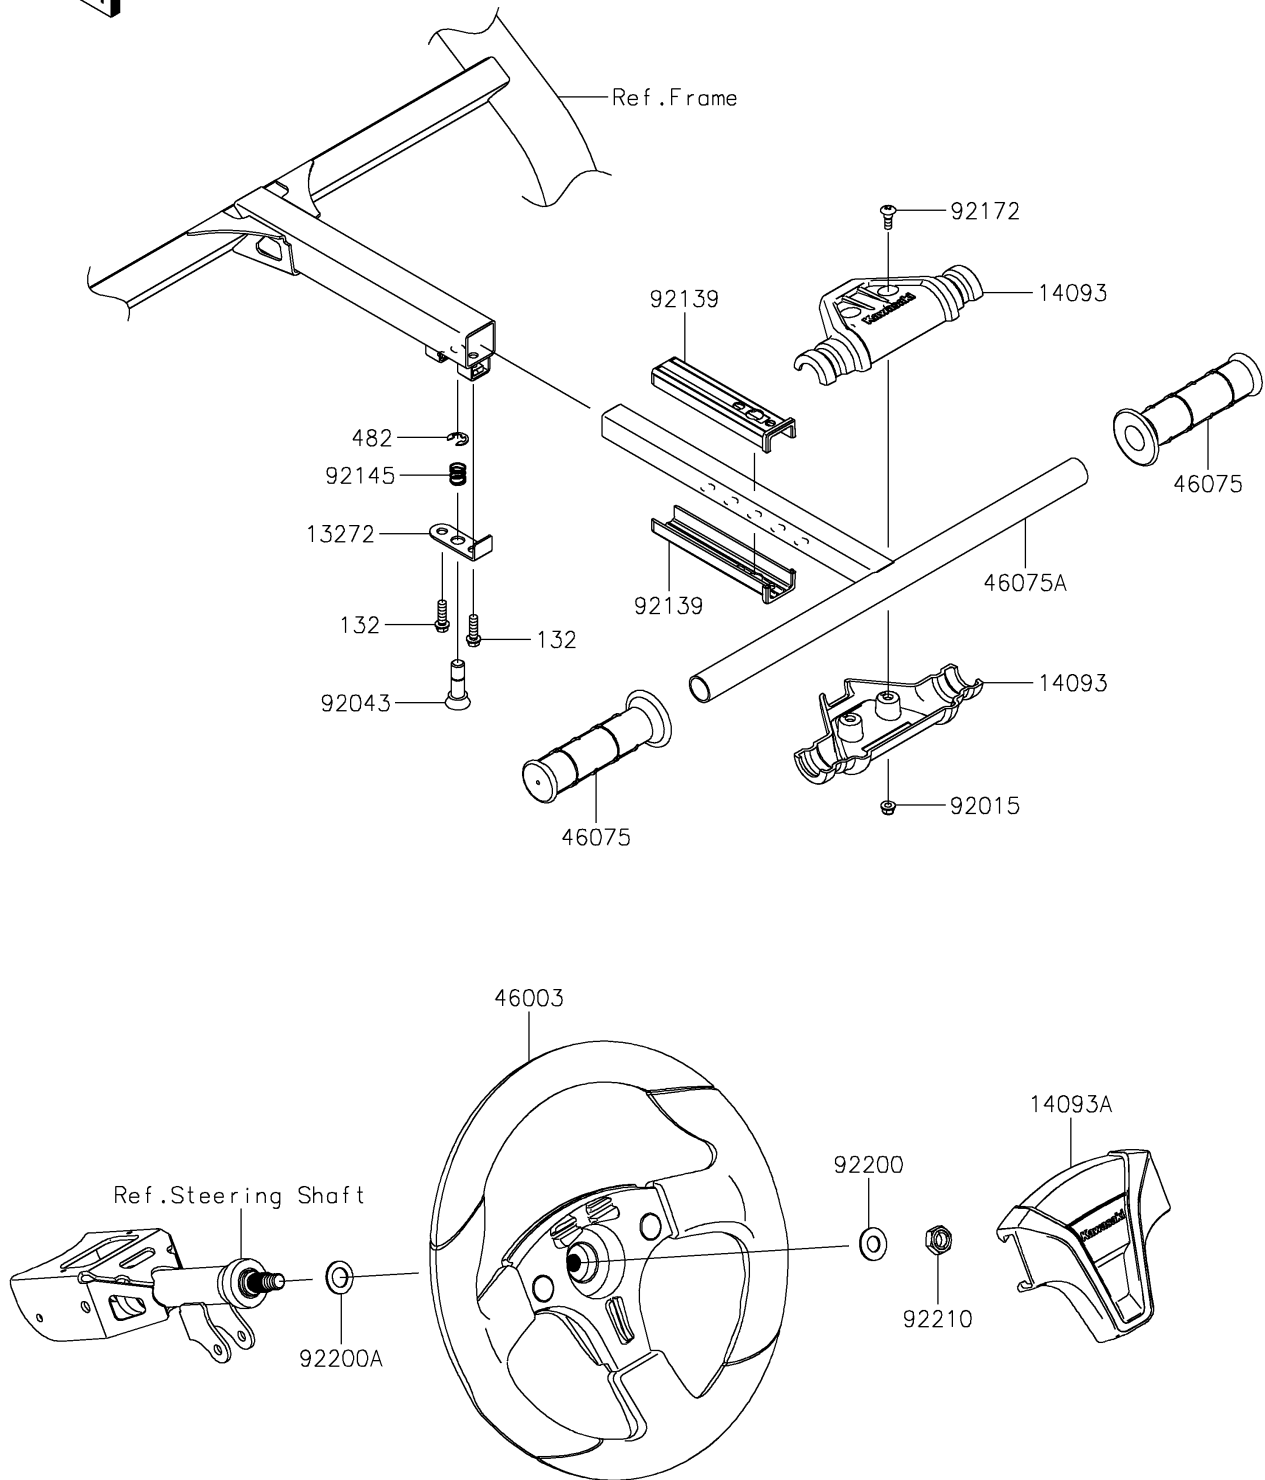

# 2024 TERYX KRX® 1000 TRAIL EDITION PARTS DIAGRAM

Steering Wheel

F2311

## 2024 TERYX KRX® 1000 TRAIL EDITION PARTS LIST

### Steering Wheel

ITEM NAME	PART NUMBER	QUANTITY
PLATE (Ref # 13272)	13272-3869	1
COVER,PASSENGER GRIP (Ref # 14093)	14093-0802	2
COVER,HANDLE (Ref # 14093A)	14093-0803	1
HANDLE (Ref # 46003)	46003-0809	1
GRIP (Ref # 46075)	46075-0065	2
GRIP,PIPE (Ref # 46075A)	46075-0658	1
NUT,LOCK,FLANGED,5MM (Ref # 92015)	92015-1752	2
PIN (Ref # 92043)	92043-7503	1
BUSHING (Ref # 92139)	92139-1143	2
SPRING (Ref # 92145)	92145-7507	1
SCREW,5MM (Ref # 92172)	92172-0261	2
WASHER,12.1X25X1.6 (Ref # 92200)	92200-0455	1
WASHER,15X25X1.6 (Ref # 92200A)	92200-0460	1
NUT,LOCK,12MM (Ref # 92210)	92210-1249	1
BOLT-FLANGED-SMALL,6X20 (Ref # 132)	132BB0620	2
CIRCLIP-TYPE-E,8MM (Ref # 482)	482EA8000	1