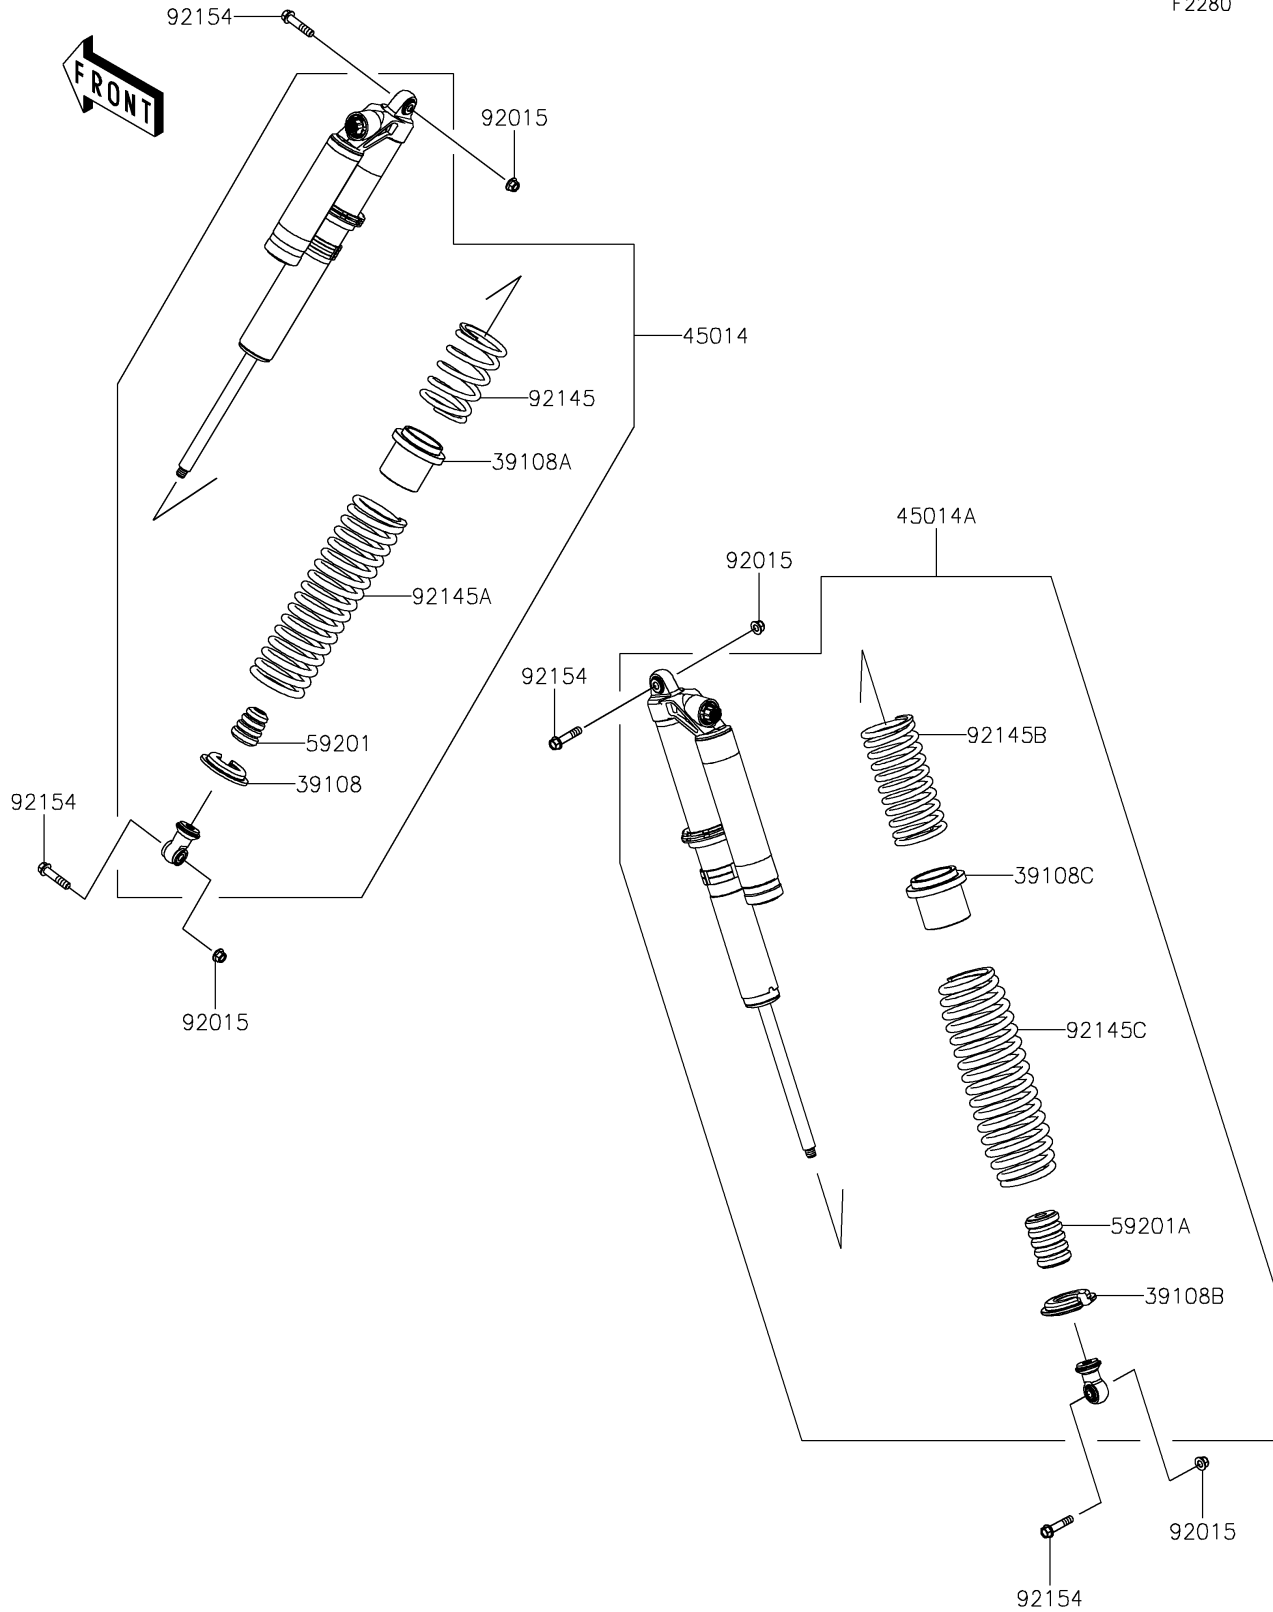

# 2024 TERYX KRX® 1000 TRAIL EDITION PARTS DIAGRAM

Shock Absorber(s)

F2280

## 2024 TERYX KRX® 1000 TRAIL EDITION PARTS LIST

### Shock Absorber(s)

| ITEM NAME                              | PART NUMBER    | QUANTITY |
|--|----------------|----------|
| RETAINER-SPRING (Ref # 39108)          | 39108-0015     | 2        |
| RETAINER-SPRING (Ref # 39108A)         | 39108-0016     | 2        |
| RETAINER-SPRING (Ref # 39108B)         | 39108-0017     | 2        |
| RETAINER-SPRING (Ref # 39108C)         | 39108-0018     | 2        |
| SHOCKABSORBER,FR,SILVER (Ref # 45014)  | 45014-0740-42P | 2        |
| SHOCKABSORBER,RR,SILVER (Ref # 45014A) | 45014-0741-42P | 2        |
| BUMPER (Ref # 59201)                   | 59201-0004     | 2        |
| BUMPER (Ref # 59201A)                  | 59201-0005     | 2        |
| NUT,LOCK,FLANGED,12MM (Ref # 92015)    | 92015-1433     | 8        |
| SPRING,TENDER,SILVER (Ref # 92145)     | 92145-1952-42P | 2        |
| SPRING,MAIN,SILVER (Ref # 92145A)      | 92145-1953-42P | 2        |
| SPRING,TENDER,SILVER (Ref # 92145B)    | 92145-1954-42P | 2        |
| SPRING,MAIN,SILVER (Ref # 92145C)      | 92145-1955-42P | 2        |
| BOLT,FLANGED,12X55 (Ref # 92154)       | 92154-0289     | 8        |