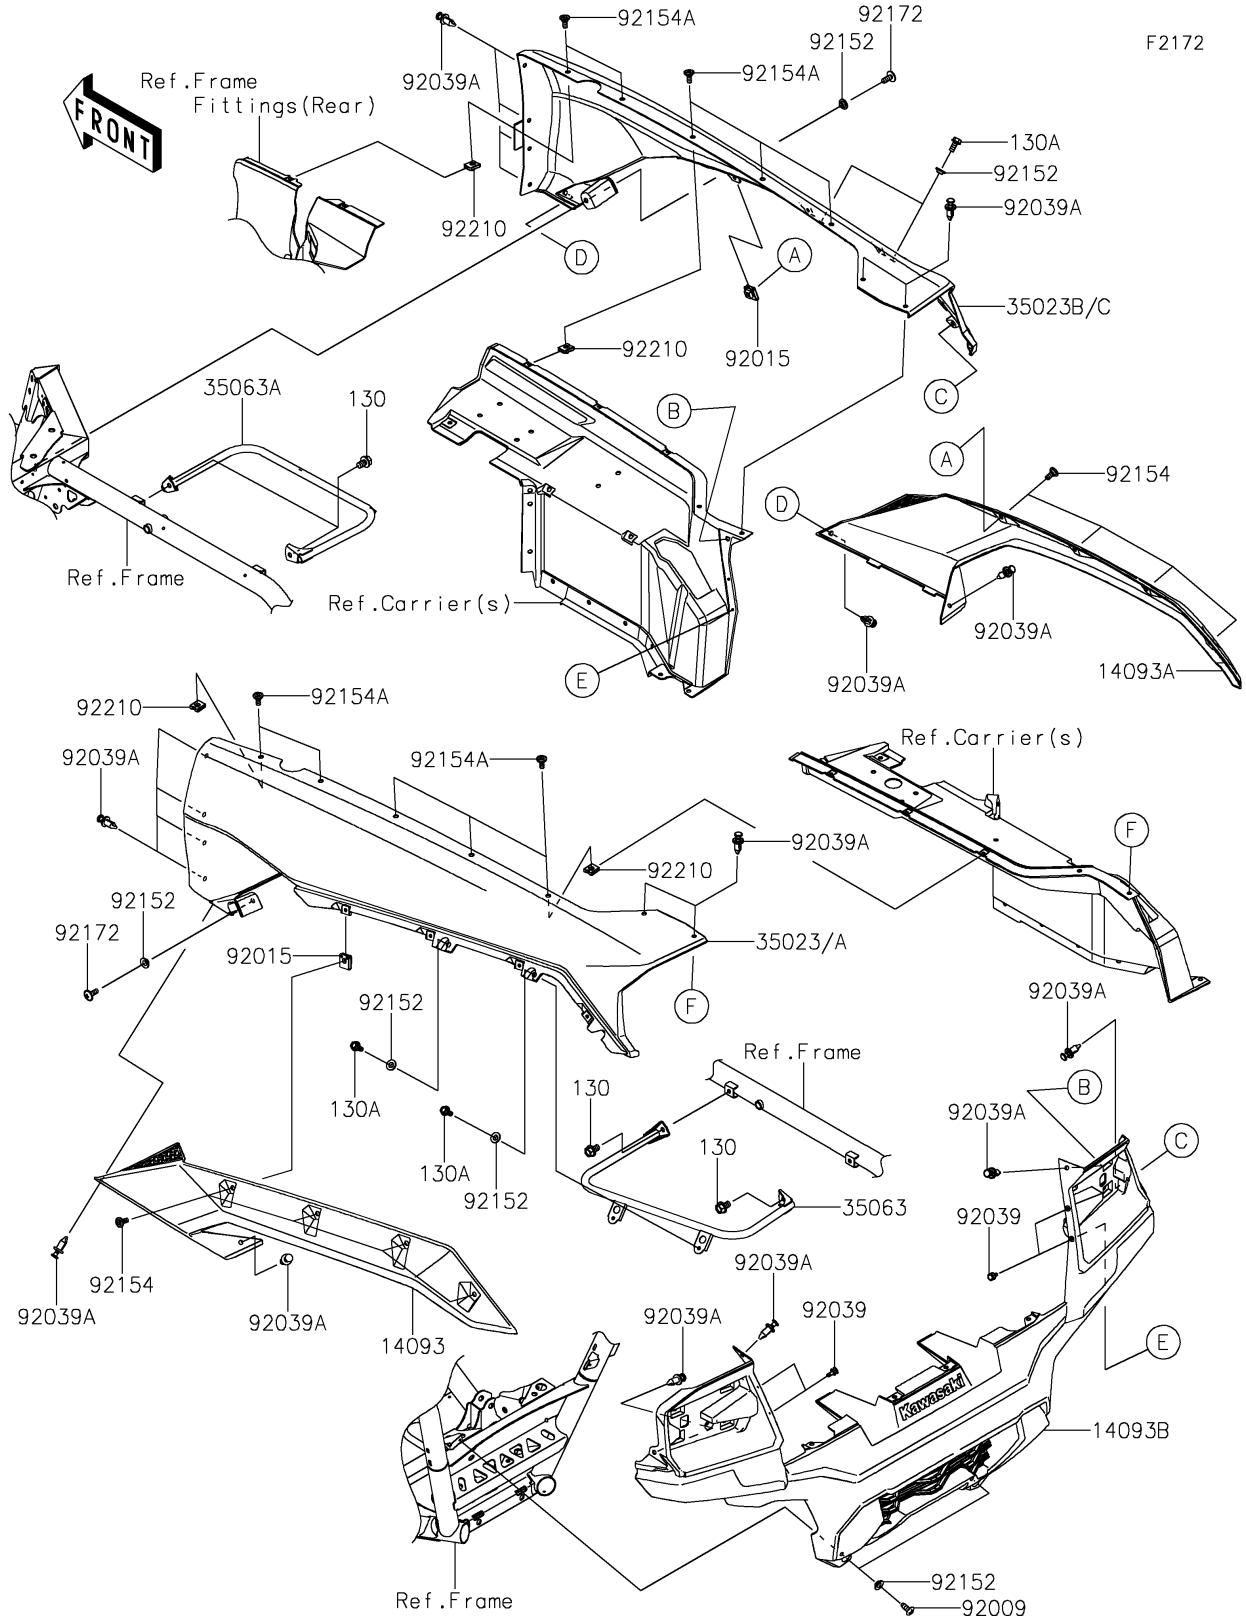

2024 TERYX KRX® 1000 TRAIL EDITION PARTS DIAGRAM

Rear Fender(s)

2024 TERYX KRX® 1000 TRAIL EDITION PARTS LIST

Rear Fender(s)

ITEM NAME	PART NUMBER	QUANTITY
COVER,FLAP,LH (Ref # 14093)	14093-0796	1
COVER,FLAP,RH (Ref # 14093A)	14093-0797	1
COVER,TAIL (Ref # 14093B)	14093-0798	1
FENDER-REAR,LH,F.C.GRAY (Ref # 35023)	35023-0463-66B	1
FENDER-REAR,LH,C.C.GRAY (Ref # 35023A)	35023-0463-66Z	1
FENDER-REAR,RH,F.C.GRAY (Ref # 35023B)	35023-0464-66B	1
FENDER-REAR,RH,C.C.GRAY (Ref # 35023C)	35023-0464-66Z	1
STAY,LH (Ref # 35063)	35063-1462	1
STAY,RH (Ref # 35063A)	35063-1463	1
SCREW,TAPPING,6X16 (Ref # 92009)	92009-1166	2
NUT,CLAMP,6MM (Ref # 92015)	92015-1678	8
RIVET (Ref # 92039)	92039-0046	4
RIVET (Ref # 92039A)	92039-0776	20
COLLAR,6.3X9.5X4.1 (Ref # 92152)	92152-1571	8
BOLT (Ref # 92154)	92154-2474	8
BOLT (Ref # 92154A)	92154-3957	10
SCREW,6X16 (Ref # 92172)	92172-0236	2
NUT (Ref # 92210)	92210-1125	10
BOLT-FLANGED,8X12 (Ref # 130)	130BA0812	4
BOLT-FLANGED,6X14 (Ref # 130A)	130CA0614	4