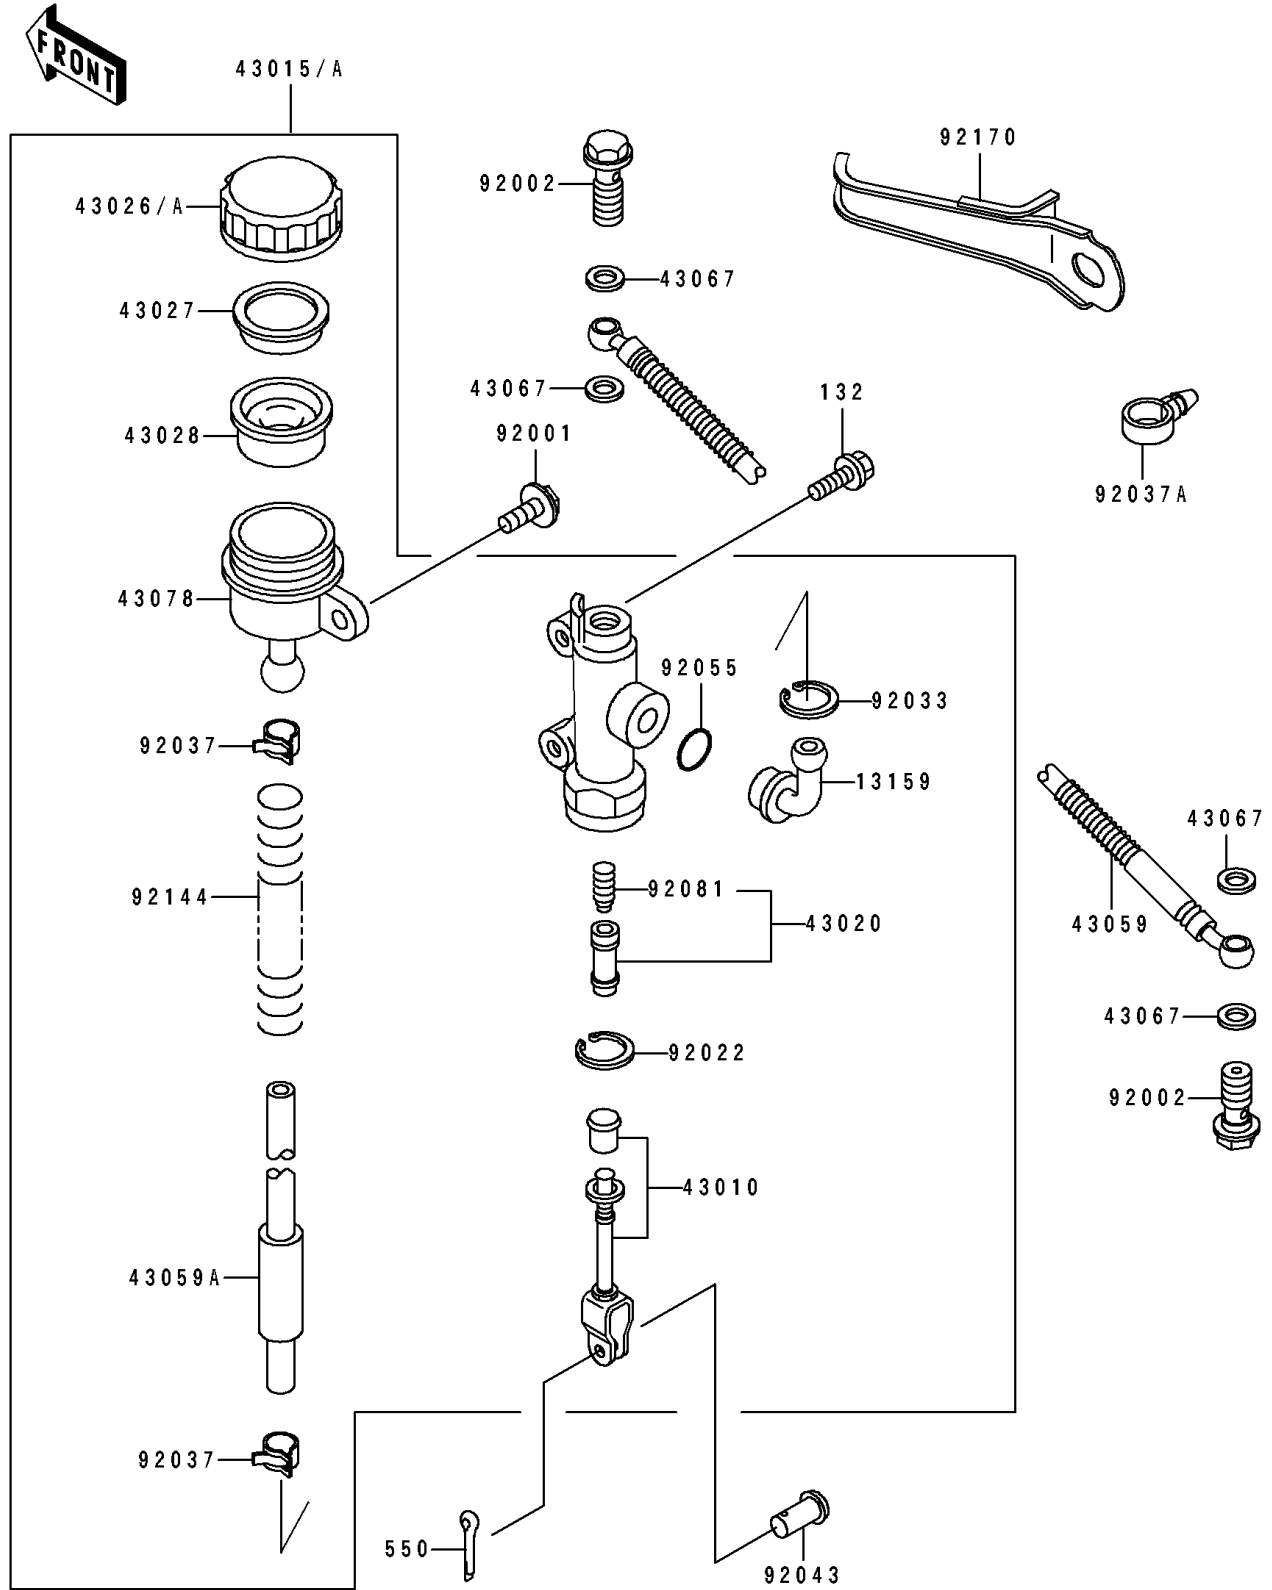

# 1993 Ninja® ZX™ -6 PARTS DIAGRAM

Rear Master Cylinder

F2293

# 1993 Ninja® ZX™ -6 PARTS LIST

## Rear Master Cylinder

ITEM NAME	PART NUMBER	QUANTITY
CONNECTOR,RR MASTER CYLINDER (Ref # 13159)	13159-1052	1
ROD-ASSY-BRAKE (Ref # 43010)	43010-1055	1
CYLINDER-ASSY-MASTER,RR (Ref # 43015A)	43015-1504	1
PISTON-COMP-BRAKE (Ref # 43020)	43020-1057	1
CAP-BRAKE (Ref # 43026)	43026-1051	1
PLATE-DIAPHRAGM (Ref # 43027)	43027-1051	1
DIAPHRAGM,MASTER CYLINDER (Ref # 43028)	43028-1057	1
HOSE-BRAKE,RR (Ref # 43059)	43059-1574	1
HOSE-BRAKE (Ref # 43059A)	43059-1640	1
WASHER,10.5X15X1.5 (Ref # 43067)	43067-001	4
RESERVOIR,RR MASTER CYLINDER (Ref # 43078)	43078-1082	1
BOLT,W/P,6X16 (Ref # 92001)	92001-1860	1
BOLT,OIL,L=23 (Ref # 92002)	92002-1888	2
WASHER,CIRCRIP (Ref # 92022)	92022-1601	1
RING-SNAP,20.5MM (Ref # 92033)	92033-1186	1
CLAMP,BRAKE HOSE (Ref # 92037)	92037-1547	2
CLAMP,HOSE (Ref # 92037A)	92037-1827	1
PIN,8MM (Ref # 92043)	92043-1303	1
RING-O,MASTER CYLINDER (Ref # 92055)	92055-1251	1
SPRING,MASTER CYLINDER (Ref # 92081)	92081-1737	1
SPRING,PROTECTOR (Ref # 92144)	92144-1513	1
CLAMP,HOSE (Ref # 92170)	92170-1171	1
BOLT-FLANGED-SMALL (Ref # 132)	132J0830	2
PIN-COTTER,2.0X15 (Ref # 550)	550D2015	1