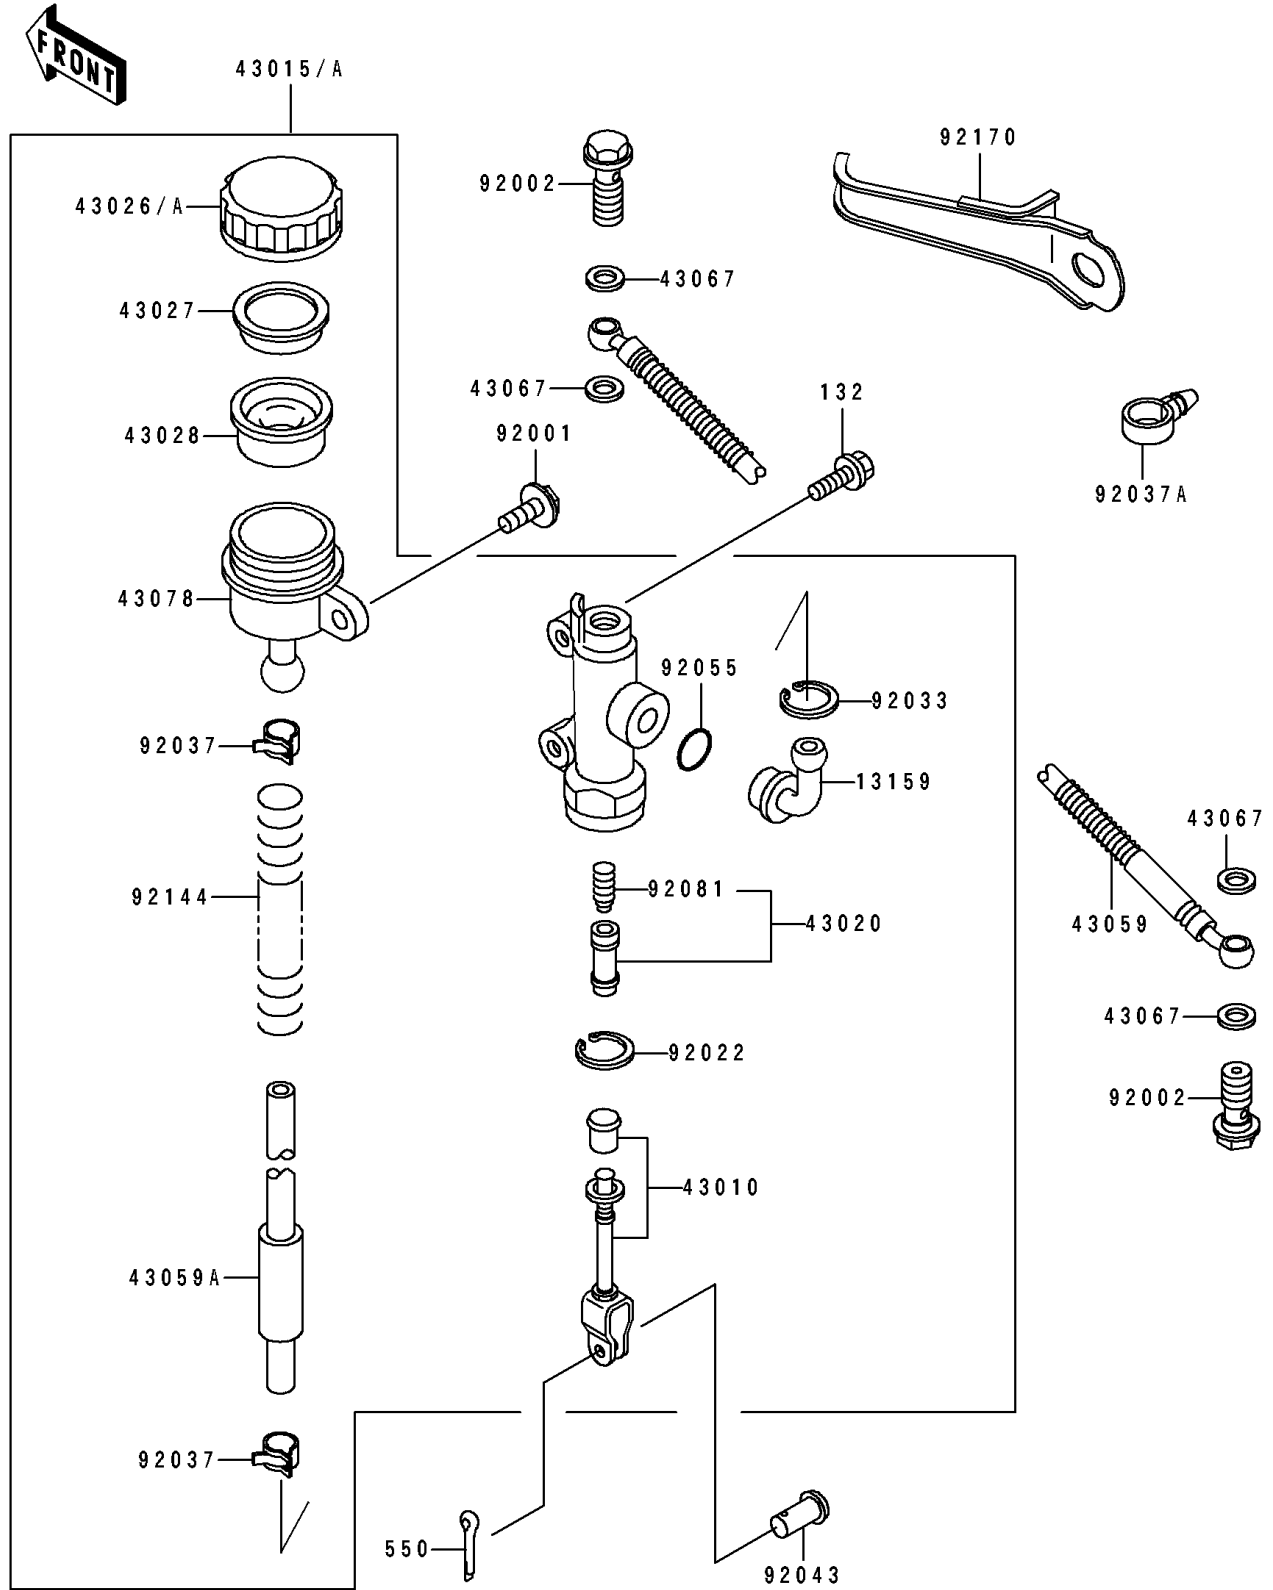

1991 Ninja® ZX™-6 PARTS DIAGRAM

Rear Master Cylinder

F2293

1991 Ninja® ZX™-6 PARTS LIST

Rear Master Cylinder

ITEM NAME	PART NUMBER	QUANTITY
CONNECTOR,RR MASTER CYLINDER (Ref # 13159)	13159-1052	1
ROD-ASSY-BRAKE (Ref # 43010)	43010-1055	1
CYLINDER-ASSY-MASTER,RR (Ref # 43015)	43015-1422	1
PISTON-COMP-BRAKE (Ref # 43020)	43020-1057	1
CAP-BRAKE (Ref # 43026A)	43026-1054	1
PLATE-DIAPHRAGM (Ref # 43027)	43027-1051	1
DIAPHRAGM,MASTER CYLINDER (Ref # 43028)	43028-1057	1
HOSE-BRAKE,RR (Ref # 43059)	43059-1574	1
HOSE-BRAKE (Ref # 43059A)	43059-1640	1
WASHER,10.5X15X1.5 (Ref # 43067)	43067-001	1
RESERVOIR,RR MASTER CYLINDER (Ref # 43078)	43078-1082	1
BOLT,W/P,6X16 (Ref # 92001)	92001-1860	1
BOLT,OIL,L=23 (Ref # 92002)	92002-1888	1
WASHER,CIRCRIP (Ref # 92022)	92022-1601	1
RING-SNAP,20.5MM (Ref # 92033)	92033-1186	1
CLAMP,BRAKE HOSE (Ref # 92037)	92037-1547	1
CLAMP,HOSE (Ref # 92037A)	92037-1827	1
PIN,8MM (Ref # 92043)	92043-1303	1
RING-O,MASTER CYLINDER (Ref # 92055)	92055-1251	1
SPRING,MASTER CYLINDER (Ref # 92081)	92081-1737	1
SPRING,PROTECTOR (Ref # 92144)	92144-1513	1
CLAMP,HOSE (Ref # 92170)	92170-1171	1
BOLT-FLANGED-SMALL (Ref # 132)	132J0830	1
PIN-COTTER,2.0X15 (Ref # 550)	550D2015	1