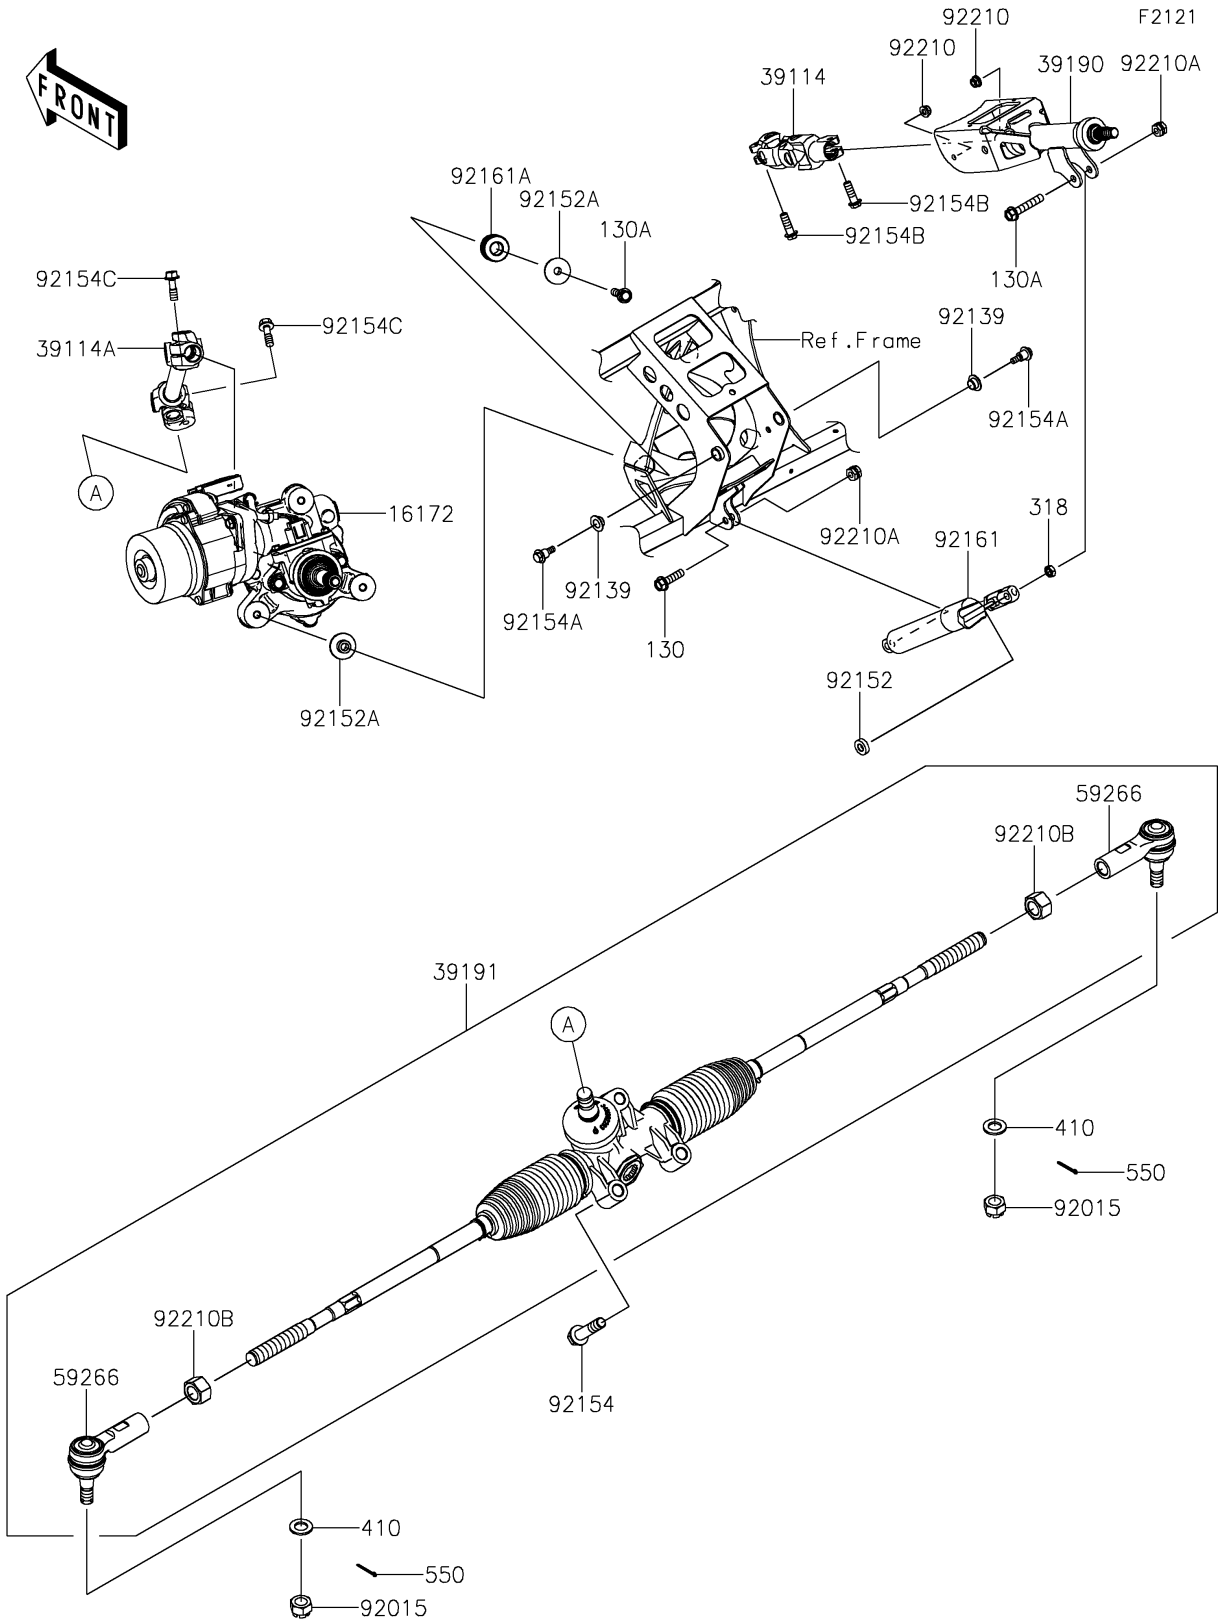

2024 TERYX KRX® 1000 TRAIL EDITION PARTS DIAGRAM

Steering Shaft

2024 TERYX KRX® 1000 TRAIL EDITION PARTS LIST

Steering Shaft

ITEM NAME	PART NUMBER	QUANTITY
ACTUATOR, EPS (Ref # 16172)	16172-0043	1
SHAFT-COMP-STRG, UPP (Ref # 39114)	39114-0024	1
SHAFT-COMP-STRG, LWR (Ref # 39114A)	39114-0043	1
SHAFT-ASSY-STEERING (Ref # 39190)	39190-0009	1
GEAR-ASSY-STEERING (Ref # 39191)	39191-0040	1
JOINT-BALL (Ref # 59266)	59266-0743	2
NUT, CASTLE, 14MM (Ref # 92015)	92015-1841	2
BUSHING (Ref # 92139)	92139-0230	2
COLLAR, 8.2X18X5 (Ref # 92152)	92152-1848	1
COLLAR, 8.5X30X10.6 (Ref # 92152A)	92152-2149	6
BOLT, FLANGED, 12X50 (Ref # 92154)	92154-1008	3
BOLT, 6X21.5 (Ref # 92154A)	92154-1320	2
BOLT, FLANGED, 8X25 (Ref # 92154B)	92154-2190	2
BOLT, FLANGED, 8X39 (Ref # 92154C)	92154-7043	2
DAMPER, STEERING TILT (Ref # 92161)	92161-2186	1
DAMPER (Ref # 92161A)	92161-2187	3
NUT, LOCK, FLANGED, 6MM (Ref # 92210)	92210-0303	2
NUT, HARD LOCK, 8MM (Ref # 92210A)	92210-0934	2
NUT (Ref # 92210B)	92210-1903	2
BOLT-FLANGED, 8X30 (Ref # 130)	130CA0830	1
BOLT-FLANGED, 8X45 (Ref # 130A)	130CA0845	4
NUT-HEX-SMALL, 8MM (Ref # 318)	318BA0800	1
WASHER-PLAIN-SMALL, 14MM (Ref # 410)	410AA1400	2
PIN-COTTER, 3.0X25 (Ref # 550)	550AA3025	2