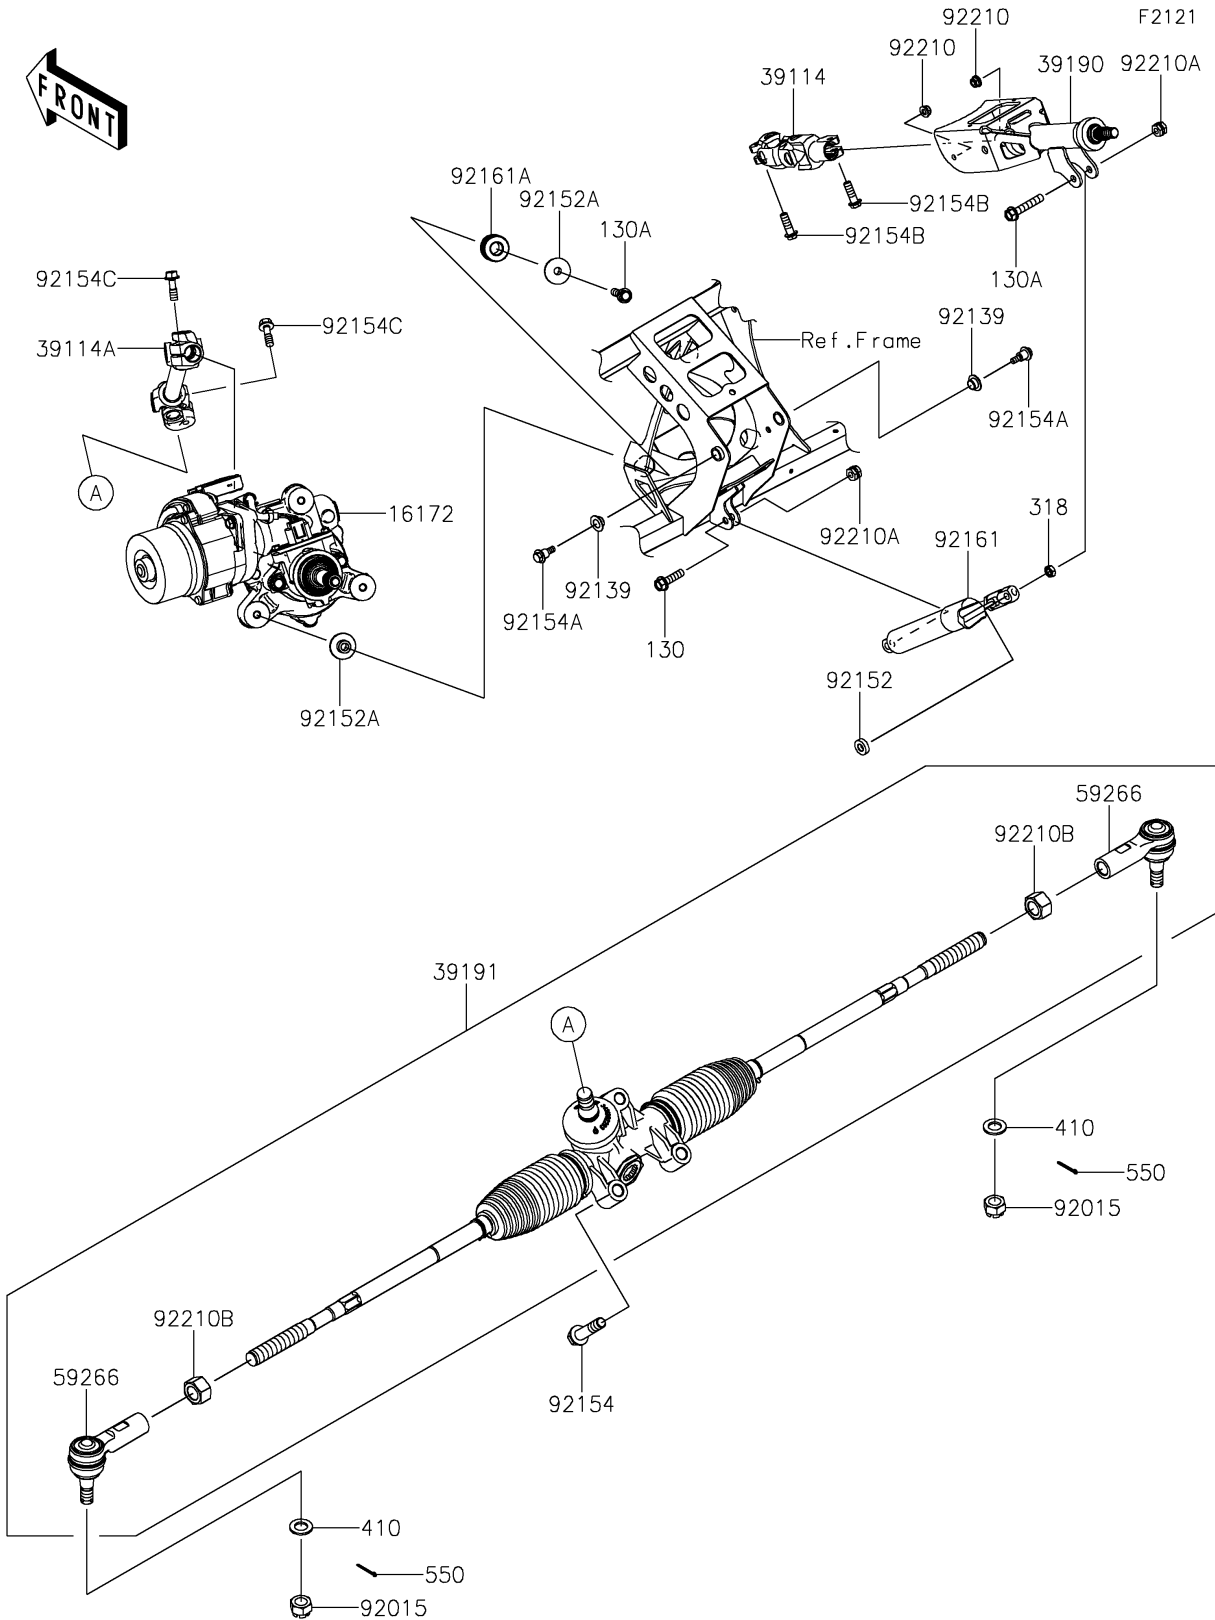

2023 TERYX KRX® 1000 TRAIL EDITION

PARTS DIAGRAM

Steering Shaft

2023 TERYX KRX® 1000 TRAIL EDITION

Kawasaki
Let the Good Times Roll®

PARTS LIST

Steering Shaft

ITEM NAME	PART NUMBER	QUANTITY
ACTUATOR, EPS (Ref # 16172)	16172-0043	1
SHAFT-COMP-STRG, UPP (Ref # 39114)	39114-0024	1
SHAFT-COMP-STRG, LWR (Ref # 39114A)	39114-0043	1
SHAFT-ASSY-STEERING (Ref # 39190)	39190-0009	1
GEAR-ASSY-STEERING (Ref # 39191)	39191-0040	1
JOINT-BALL (Ref # 59266)	59266-0743	2
NUT, CASTLE, 14MM (Ref # 92015)	92015-1841	2
BUSHING (Ref # 92139)	92139-0230	2
COLLAR, 8.2X18X5 (Ref # 92152)	92152-1848	1
COLLAR, 8.5X30X10.6 (Ref # 92152A)	92152-2149	6
BOLT, FLANGED, 12X50 (Ref # 92154)	92154-1008	3
BOLT, 6X21.5 (Ref # 92154A)	92154-1320	2
BOLT, FLANGED, 8X25 (Ref # 92154B)	92154-2190	2
BOLT, FLANGED, 8X39 (Ref # 92154C)	92154-7043	2
DAMPER, STEERING TILT (Ref # 92161)	92161-2186	1
DAMPER (Ref # 92161A)	92161-2187	3
NUT, LOCK, FLANGED, 6MM (Ref # 92210)	92210-0303	2
NUT, HARD LOCK, 8MM (Ref # 92210A)	92210-0934	2
NUT (Ref # 92210B)	92210-1903	2
BOLT-FLANGED, 8X30 (Ref # 130)	130CA0830	1
BOLT-FLANGED, 8X45 (Ref # 130A)	130CA0845	4
NUT-HEX-SMALL, 8MM (Ref # 318)	318BA0800	1
WASHER-PLAIN-SMALL, 14MM (Ref # 410)	410AA1400	2
PIN-COTTER, 3.0X25 (Ref # 550)	550AA3025	2