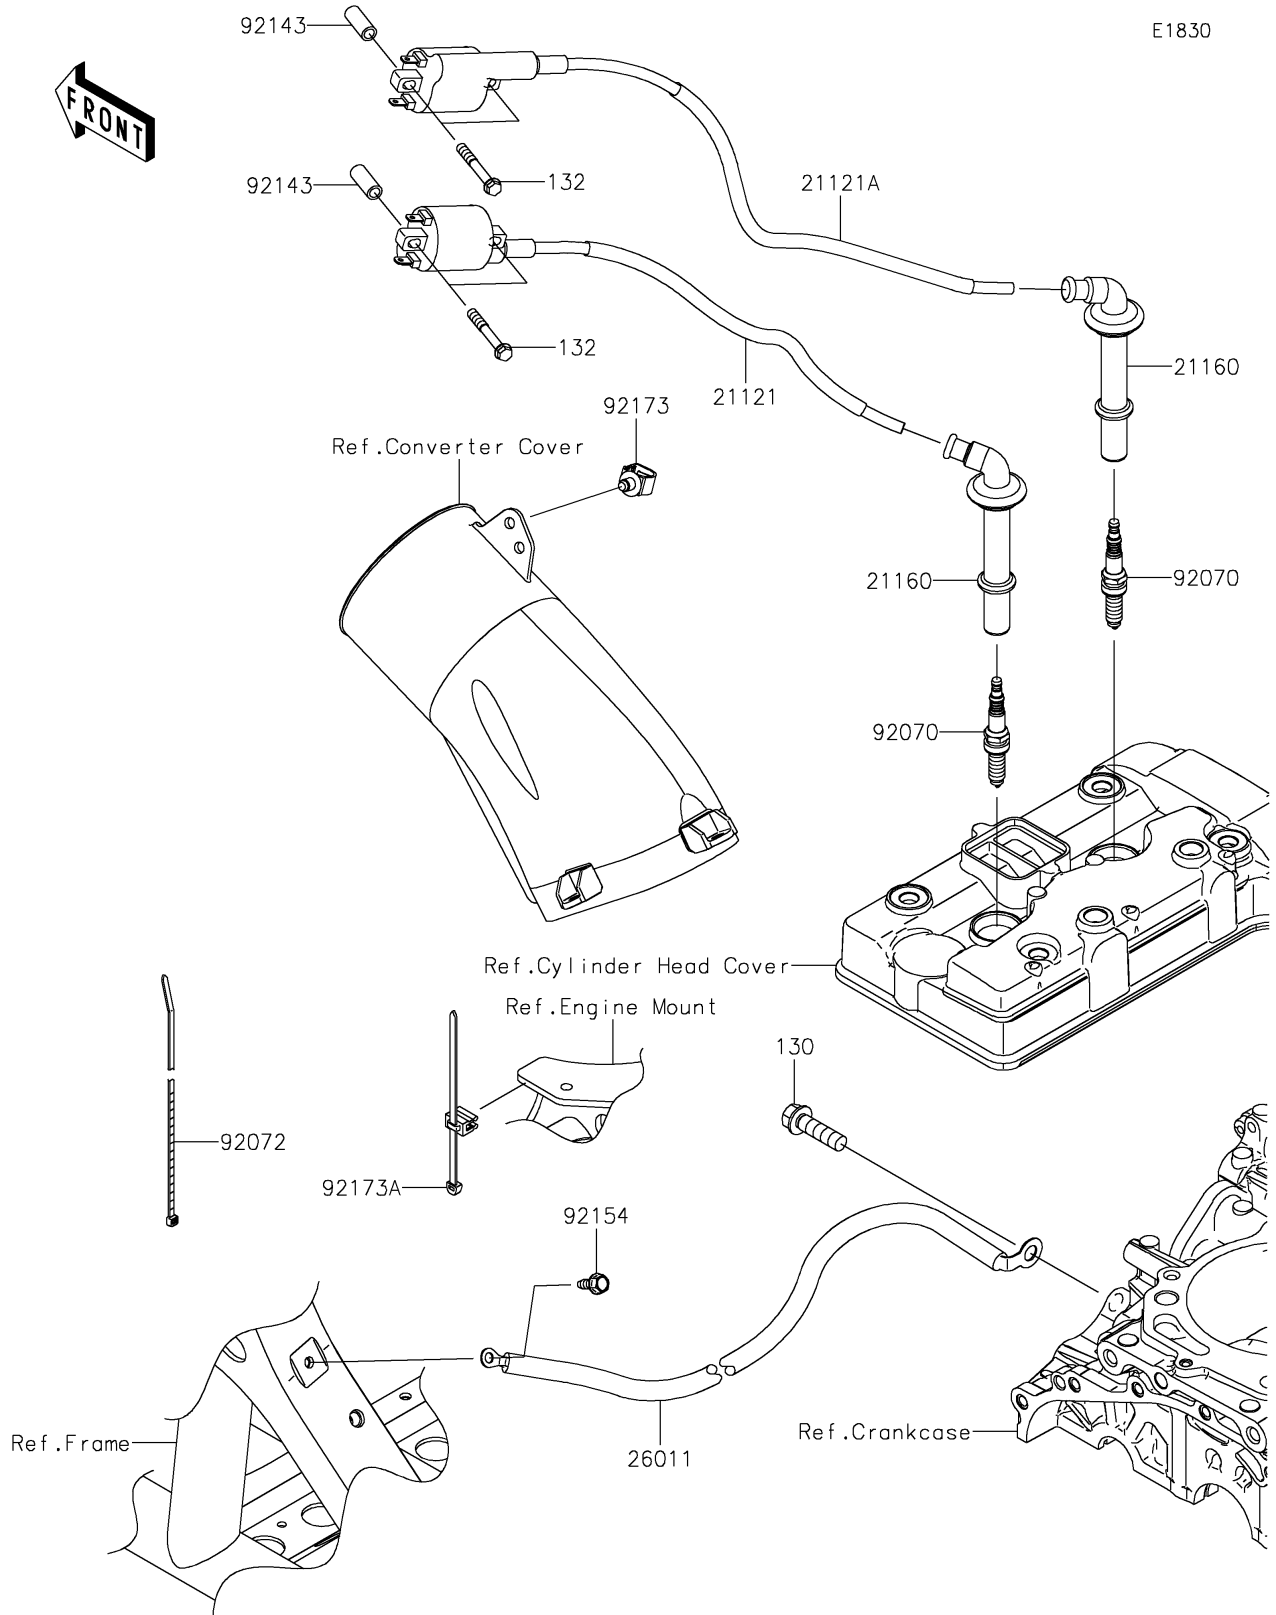

2024 TERYX KRX® 1000 TRAIL EDITION PARTS DIAGRAM

Ignition System

2024 TERYX KRX® 1000 TRAIL EDITION PARTS LIST

Ignition System

| ITEM NAME | PART NUMBER | QUANTITY |
|---|-------------|----------|
| COIL-IGNITION,#1 (Ref # 21121) | 21121-0736 | 1 |
| COIL-IGNITION,#2 (Ref # 21121A) | 21121-0737 | 1 |
| CAP-ASSY-PLUG (Ref # 21160) | 21160-0027 | 2 |
| WIRE-LEAD (Ref # 26011) | 26011-2412 | 1 |
| PLUG-SPARK,SILMAR9F9(NGK) (Ref # 92070) | 92070-0721 | 2 |
| BAND,L=292.1 (Ref # 92072) | 92072-3509 | 2 |
| COLLAR (Ref # 92143) | 92143-1046 | 4 |
| BOLT,FLANGED,6X16 (Ref # 92154) | 92154-0551 | 1 |
| CLAMP,12MM DIA. (Ref # 92173) | 92173-0736 | 1 |
| CLAMP (Ref # 92173A) | 92173-2089 | 1 |
| BOLT-FLANGED,10X35 (Ref # 130) | 130BA1035 | 1 |
| BOLT-FLANGED-SMALL,6X45 (Ref # 132) | 132BA0645 | 4 |