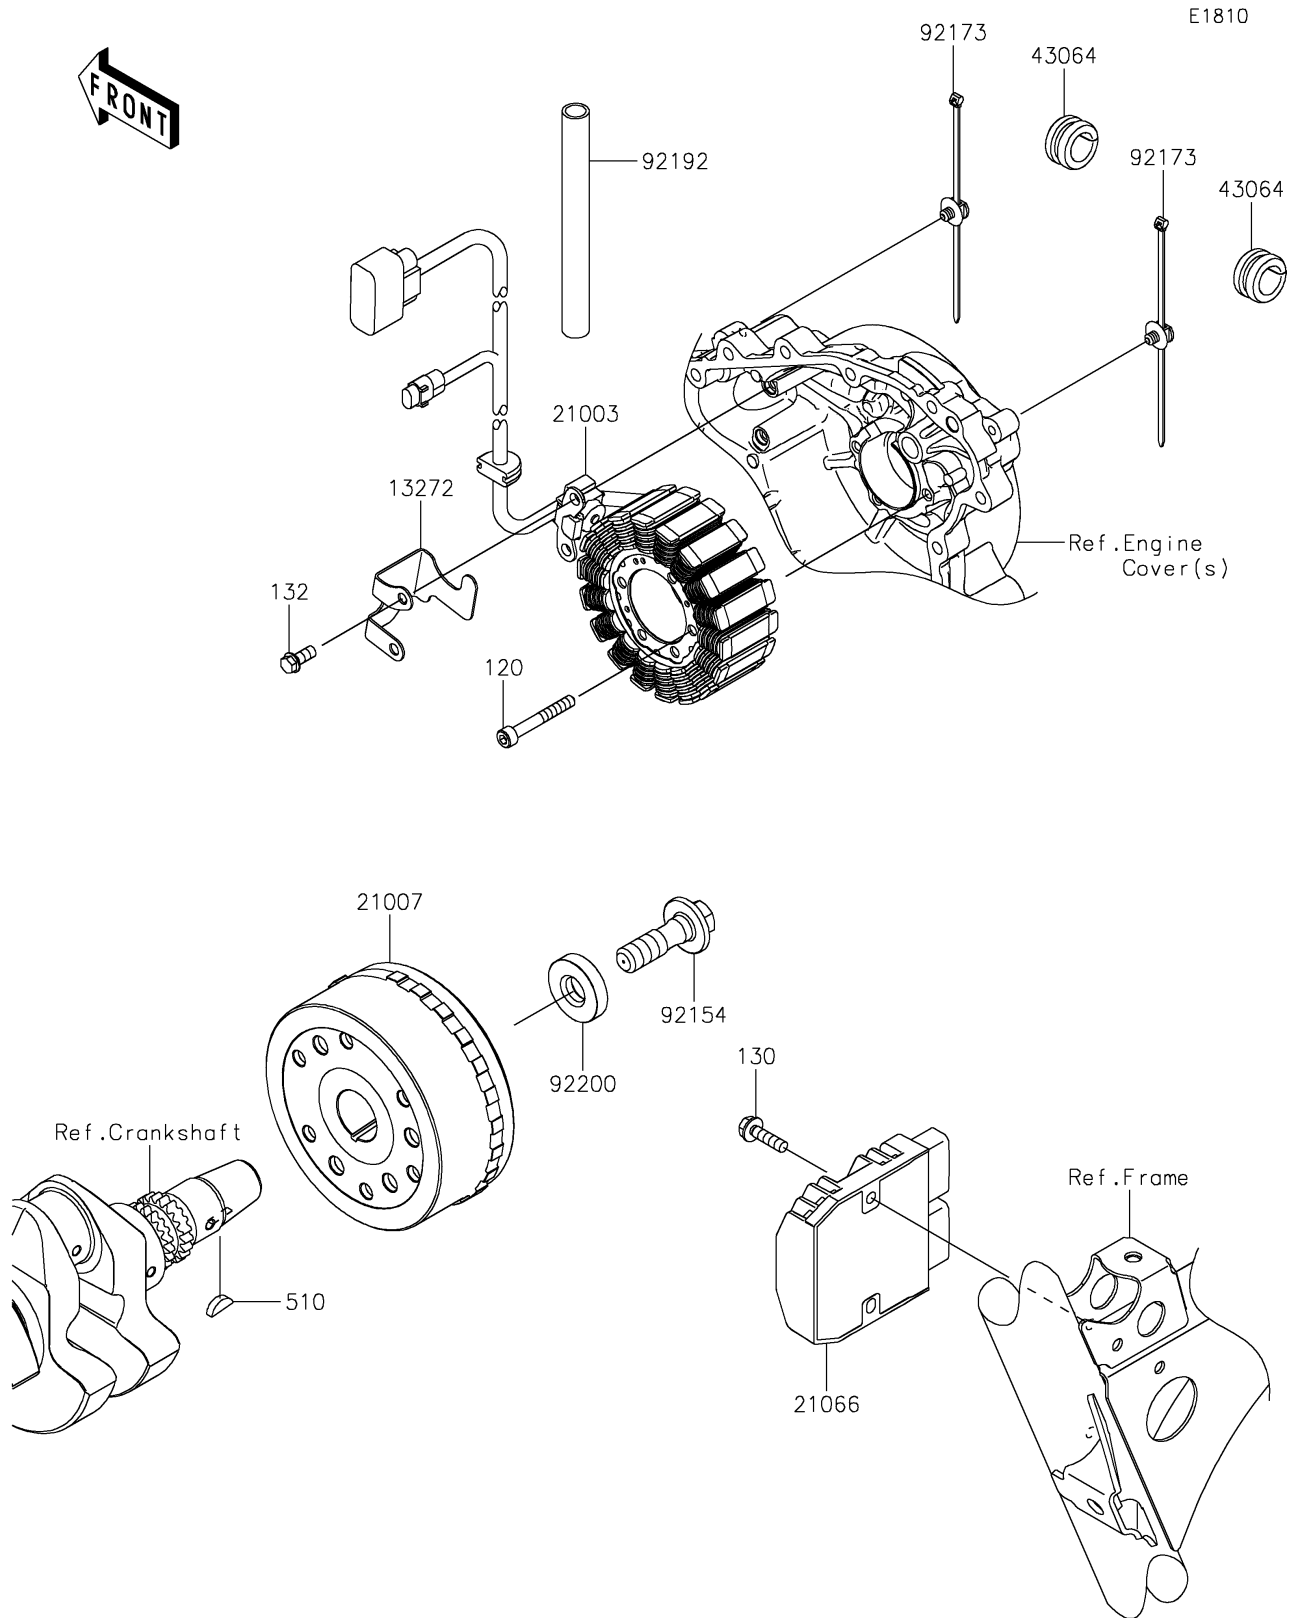

2024 TERYX KRX® 1000 TRAIL EDITION PARTS DIAGRAM

Generator

2024 TERYX KRX® 1000 TRAIL EDITION PARTS LIST

Generator

ITEM NAME	PART NUMBER	QUANTITY
PLATE,LEAD WIRE (Ref # 13272)	13272-2627	1
STATOR (Ref # 21003)	21003-0196	1
ROTOR (Ref # 21007)	21007-0685	1
REGULATOR-VOLTAGE (Ref # 21066)	21066-0771	1
GROMMET,HOSE CLAMP (Ref # 43064)	43064-007	2
BOLT,FLANGED,14X45 (Ref # 92154)	92154-3915	1
CLAMP (Ref # 92173)	92173-2259	2
TUBE,CONVOLUTED,10.7X14.1X140 (Ref # 92192)	92192-2521	1
WASHER,14X36X8 (Ref # 92200)	92200-2240	1
BOLT-SOCKET,6X45 (Ref # 120)	120CA0645	4
BOLT-FLANGED,6X22 (Ref # 130)	130BA0622	2
BOLT-FLANGED-SMALL,6X14 (Ref # 132)	132BA0614	2
KEY-WOODRUFF (Ref # 510)	510A4200	1