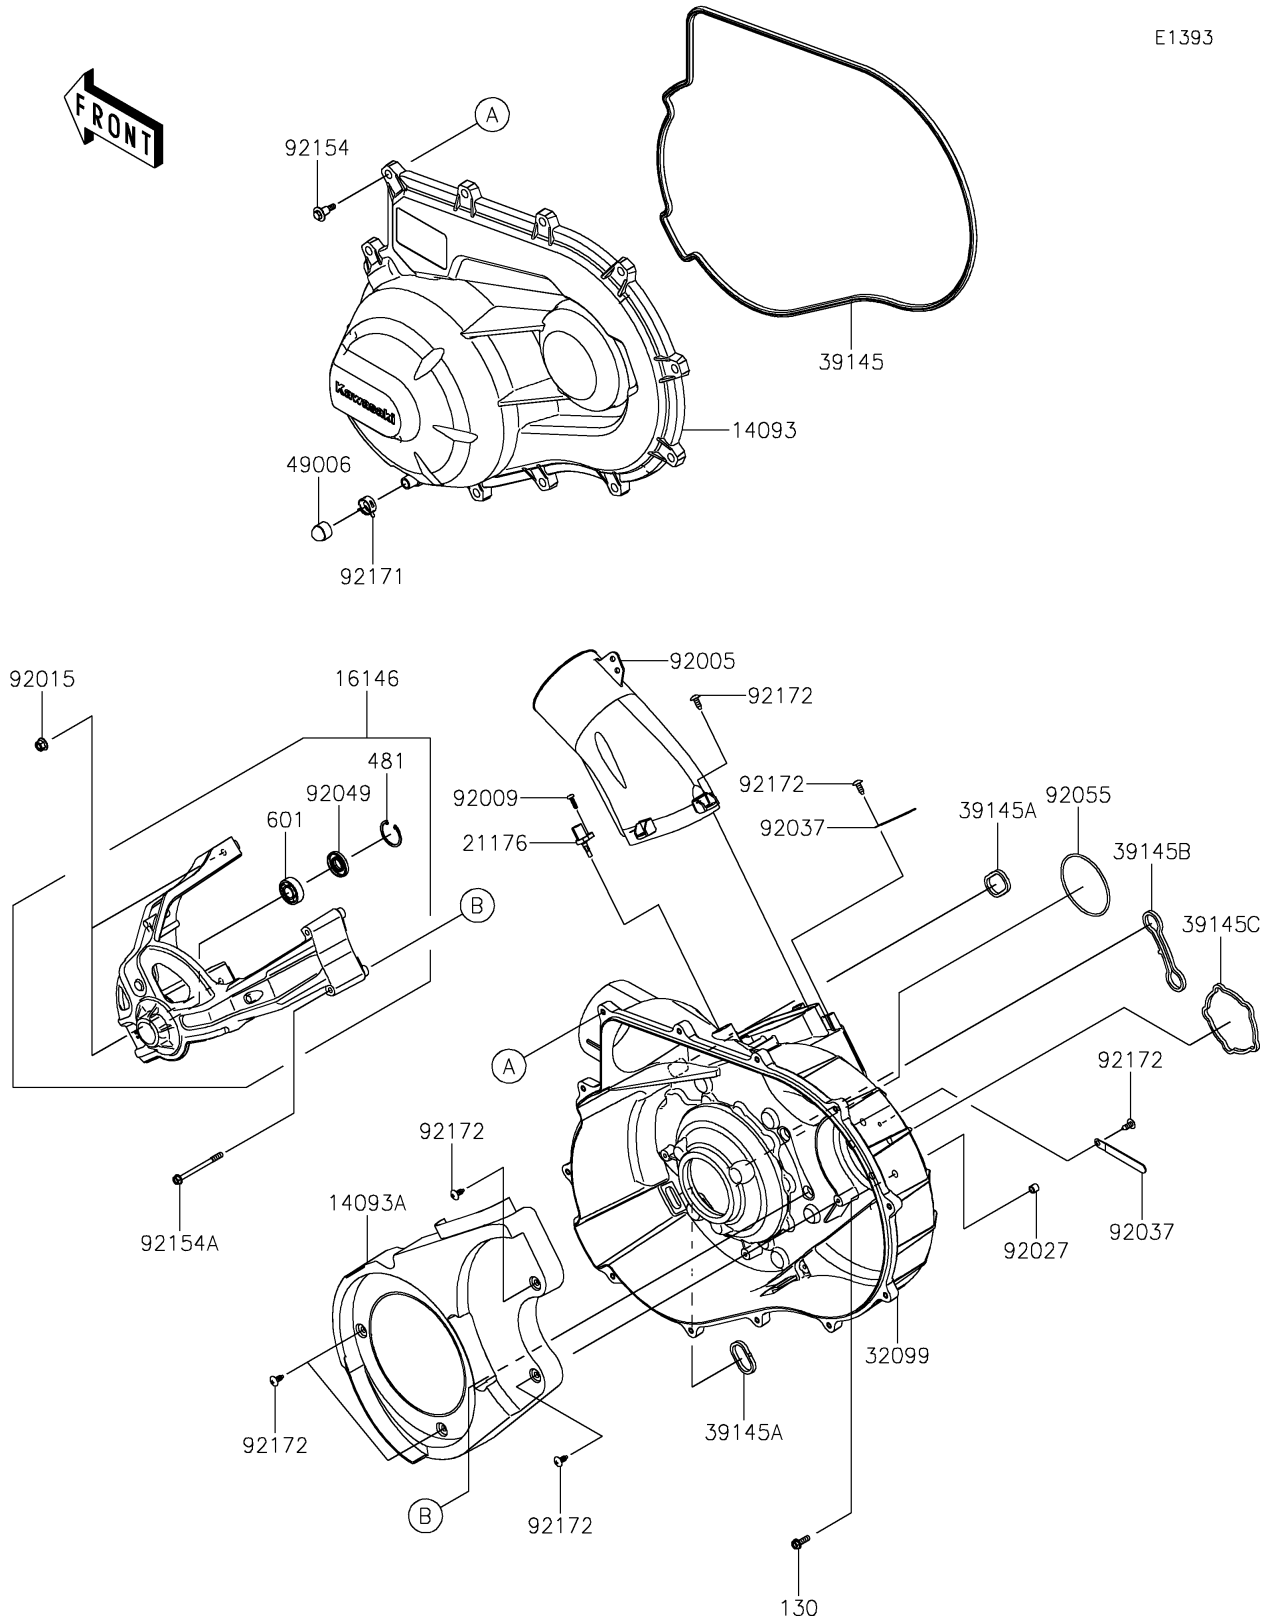

2024 TERYX KRX® 1000 TRAIL EDITION PARTS DIAGRAM

Converter Cover

E1393

2024 TERYX KRX® 1000 TRAIL EDITION PARTS LIST

Converter Cover

ITEM NAME	PART NUMBER	QUANTITY
COVER,CVT (Ref # 14093)	14093-0774	1
COVER (Ref # 14093A)	14093-0775	1
COVER-ASSY (Ref # 16146)	16146-0840	1
SENSOR,AIR TEMPERATURE (Ref # 21176)	21176-0048	1
CASE,CVT (Ref # 32099)	32099-0795	1
TRIM-SEAL,CVT COVER (Ref # 39145)	39145-0711	1
TRIM-SEAL (Ref # 39145A)	39145-0712	2
TRIM-SEAL (Ref # 39145B)	39145-0713	1
TRIM-SEAL (Ref # 39145C)	39145-0714	1
BOOT,DRAIN (Ref # 49006)	49006-3718	1
FITTING (Ref # 92005)	92005-0978	1
SCREW,TAPPING,5X16 (Ref # 92009)	92009-1264	1
NUT,FLANGED,LOCK,8MM (Ref # 92015)	92015-1668	2
COLLAR,6.8X10X8.5 (Ref # 92027)	92027-129	5
CLAMP (Ref # 92037)	92037-1993	2
SEAL-OIL,TC 15X35X6 (Ref # 92049)	92049-0816	1
RING-O,84.4X3.1 (Ref # 92055)	92055-0916	1
BOLT,CVT COVER (Ref # 92154)	92154-1522	12
BOLT,6X80 (Ref # 92154A)	92154-3862	2
CLAMP (Ref # 92171)	92171-0329	1
SCREW,6X16 (Ref # 92172)	92172-0284	10
BOLT-FLANGED,6X20 (Ref # 130)	130BA0620	5
CIRCLIP-TYPE-C,35MM (Ref # 481)	481J3500	1
BEARING-BALL,#6202C3 (Ref # 601)	601B6202	1