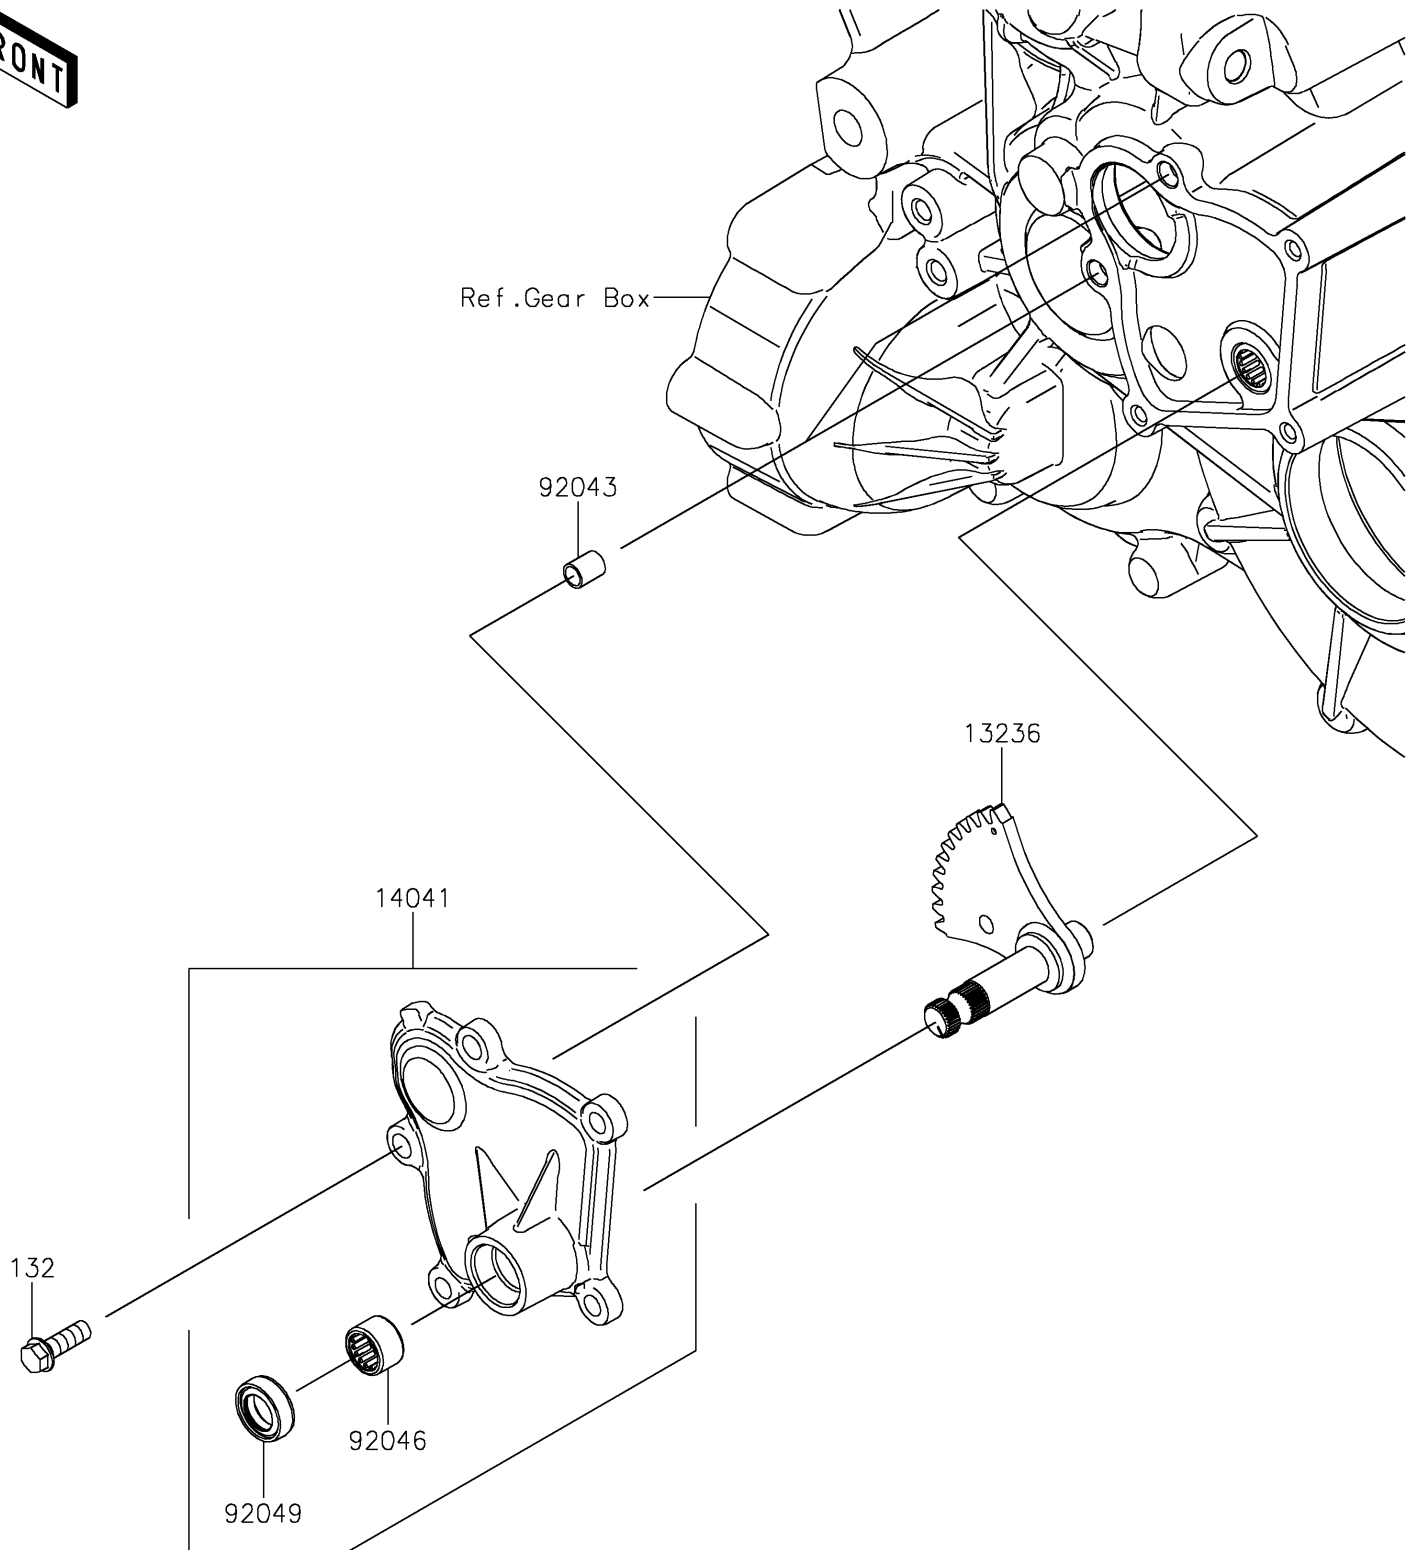

# 2024 TERYX KRX® 1000 TRAIL EDITION PARTS DIAGRAM

Gear Change Mechanism

E1370

## 2024 TERYX KRX® 1000 TRAIL EDITION PARTS LIST

### Gear Change Mechanism

ITEM NAME	PART NUMBER	QUANTITY
LEVER-COMP (Ref # 13236)	13236-0816	1
COVER-COMP (Ref # 14041)	14041-0614	1
PIN,DOWEL,8X10 (Ref # 92043)	92043-1302	2
BEARING-NEEDLE,HK1210FM (Ref # 92046)	92046-0034	1
SEAL-OIL,CLUTCH RELEASE (Ref # 92049)	92049-1475	1
BOLT-FLANGED-SMALL,6X18 (Ref # 132)	132BA0618	5