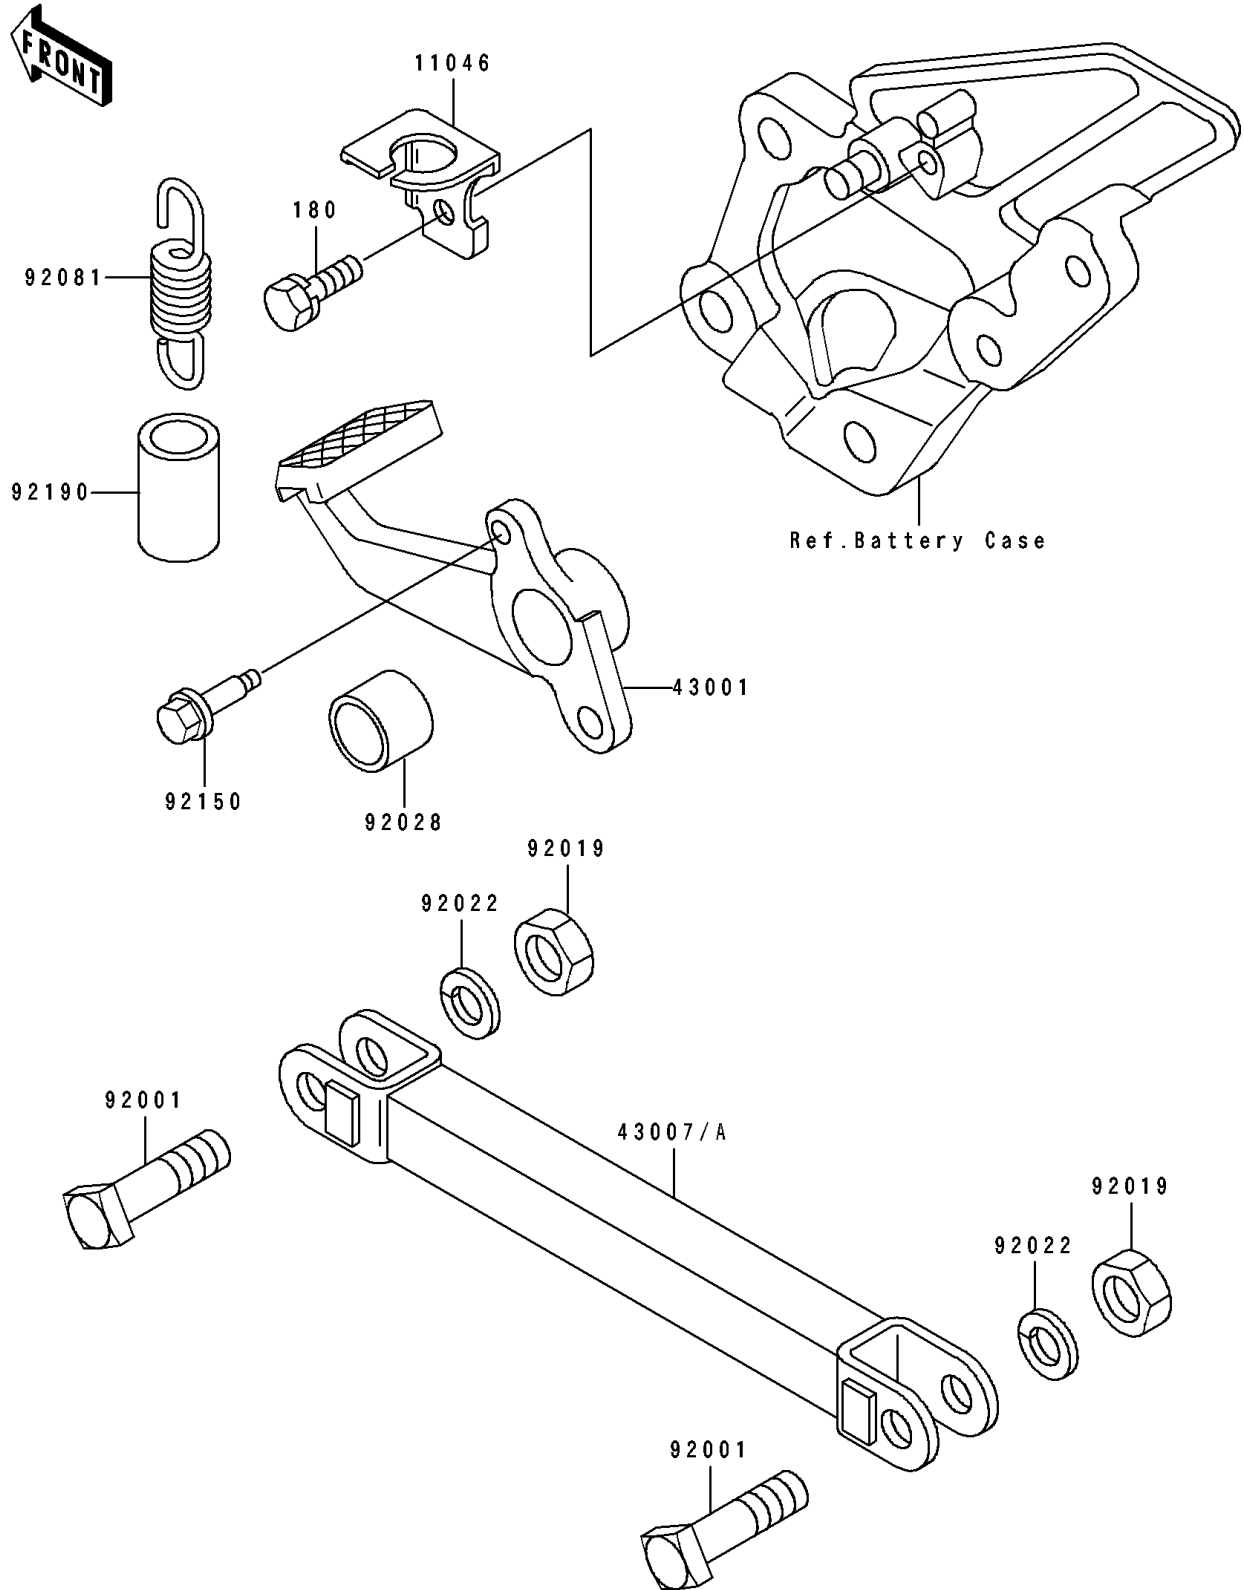

1993 Ninja® ZX™ -6 PARTS DIAGRAM

Brake Pedal

F2260

1993 Ninja® ZX™ -6 PARTS LIST

Brake Pedal

ITEM NAME	PART NUMBER	QUANTITY
BRACKET,REAR BRAKE SWITCH (Ref # 11046)	11046-1252	1
LEVER-BRAKE,PEDAL (Ref # 43001)	43001-1283	1
ROD-TORQUE,G.GRAY (Ref # 43007A)	43007-1152-HN	1
BOLT,10X37 (Ref # 92001)	92001-1307	2
NUT,LOCK,10MM (Ref # 92019)	92019-021	2
WASHER,SPRING,10MM (Ref # 92022)	92022-1540	2
BUSHING (Ref # 92028)	92028-1558	1
SPRING,BRAKE PEDAL (Ref # 92081)	92081-1147	1
BOLT,6MM (Ref # 92150)	92150-1113	1
TUBE,16X19X30 (Ref # 92190)	92190-1185	1
BOLT-UPSET-WS (Ref # 180)	180H0614	1