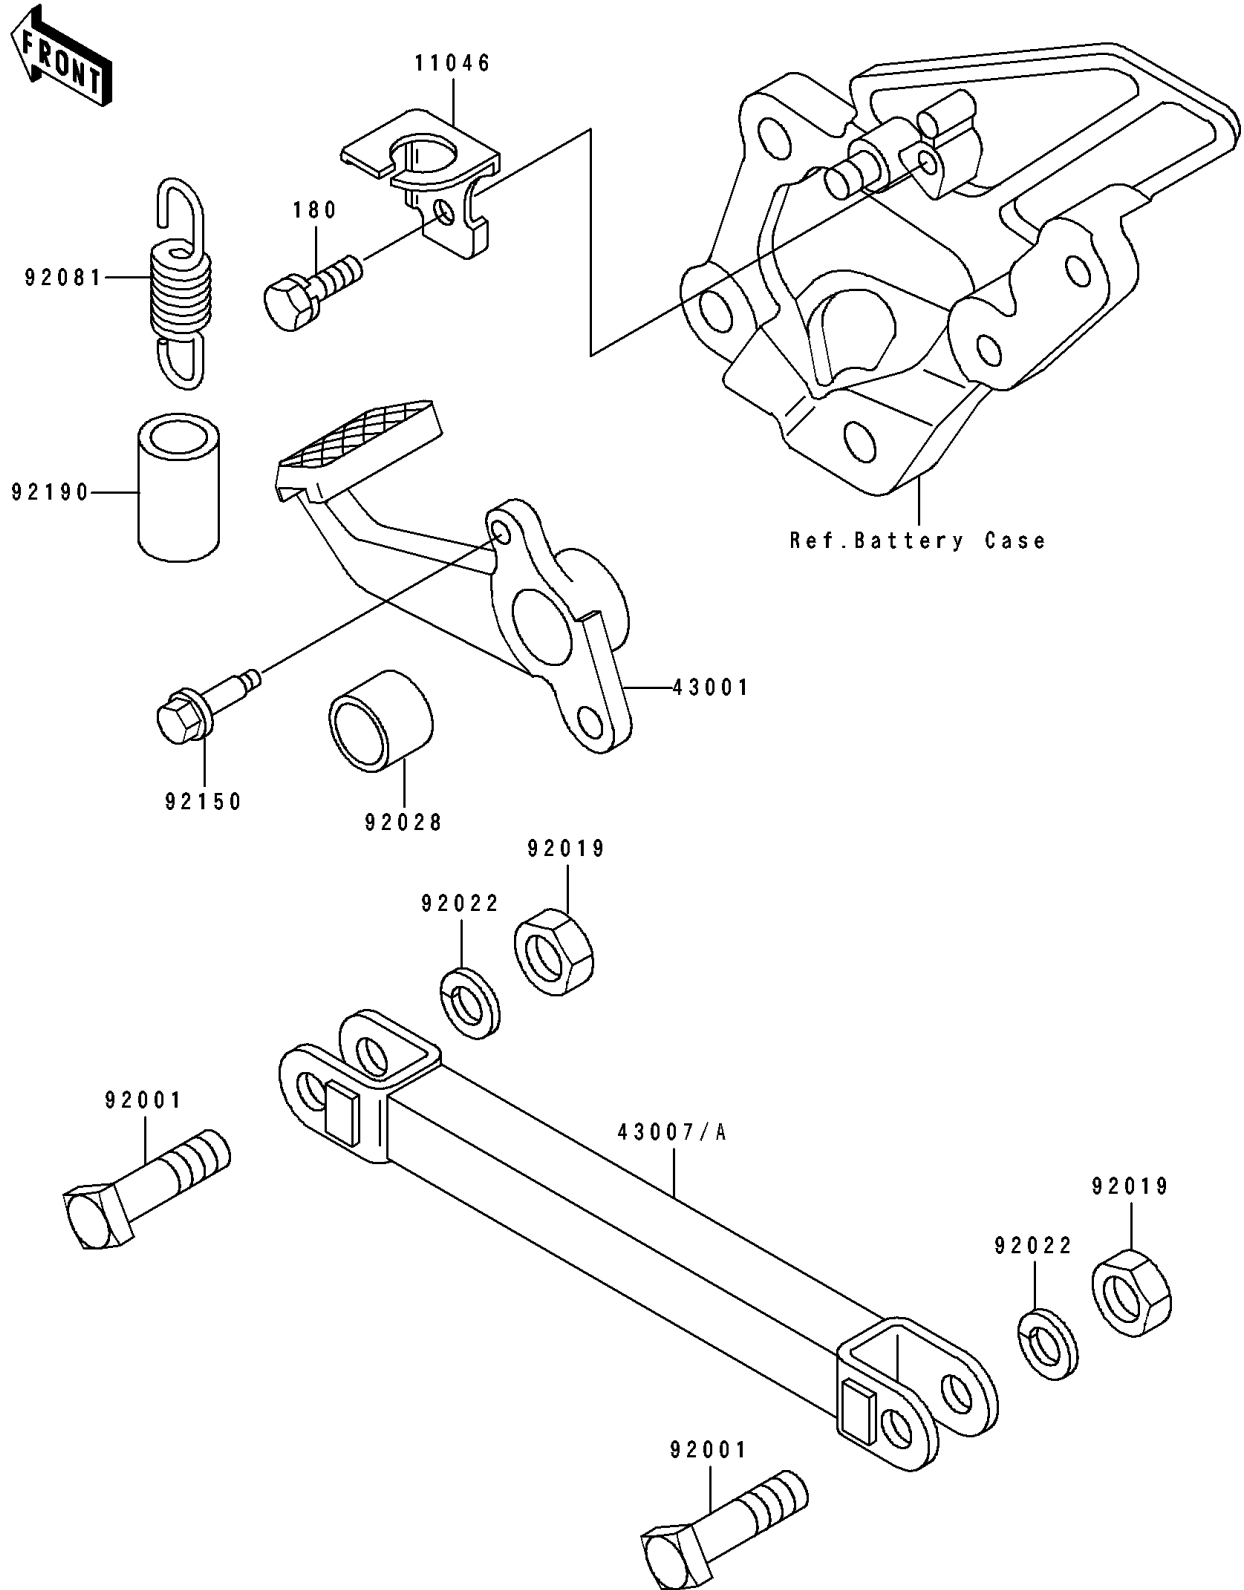

1991 Ninja® ZX™-6 PARTS DIAGRAM

Brake Pedal

F2260

1991 Ninja® ZX™-6 PARTS LIST

Brake Pedal

ITEM NAME	PART NUMBER	QUANTITY
BRACKET,REAR BRAKE SWITCH (Ref # 11046)	11046-1252	1
LEVER-BRAKE,PEDAL (Ref # 43001)	43001-1283	1
ROD-TORQUE,G.GRAY (Ref # 43007)	43007-1152-GD	1
ROD-TORQUE,G.GRAY (Ref # 43007A)	43007-1152-HN	1
BOLT,10X37 (Ref # 92001)	92001-1307	1
NUT,LOCK,10MM (Ref # 92019)	92019-021	1
WASHER,SPRING,10MM (Ref # 92022)	92022-1540	1
BUSHING (Ref # 92028)	92028-1558	1
SPRING,BRAKE PEDAL (Ref # 92081)	92081-1147	1
BOLT,6MM (Ref # 92150)	92150-1113	1
TUBE,16X19X30 (Ref # 92190)	92190-1185	1
BOLT-UPSET-WS (Ref # 180)	180H0614	1