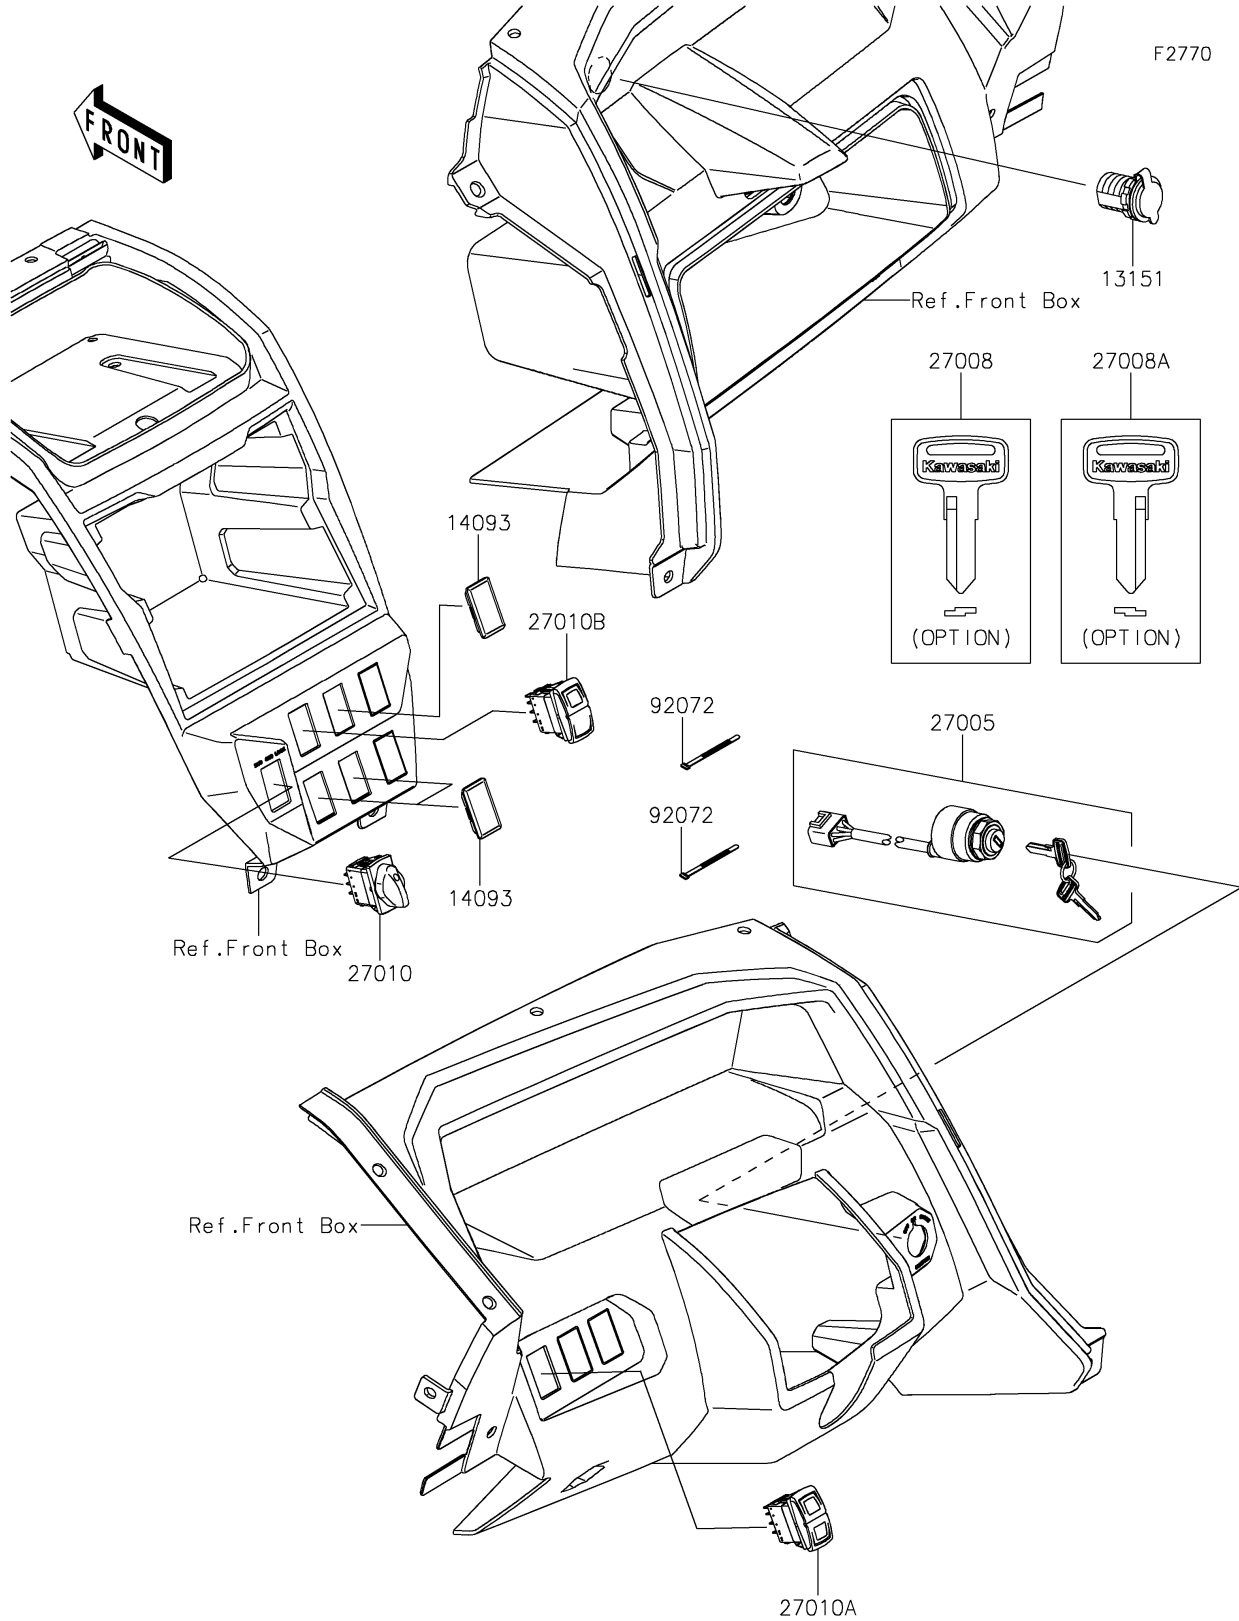

# 2024 TERYX KRX® 1000 PARTS DIAGRAM

## Ignition Switch

## 2024 TERYX KRX® 1000 PARTS LIST

### Ignition Switch

ITEM NAME	PART NUMBER	QUANTITY
SWITCH-COMP,OUTLET,12V (Ref # 13151)	13151-0556	1
COVER,SWITCH (Ref # 14093)	14093-1202	3
SWITCH-ASSY-IGNITION (Ref # 27005)	27005-0643	1
KEY-LOCK,BLANK (Ref # 27008)	27008-1153	1
KEY-LOCK,BLANK (Ref # 27008A)	27008-1157	1
SWITCH,2WD/4WD (Ref # 27010)	27010-0902	1
SWITCH,HEAD LIGHT (Ref # 27010A)	27010-0903	1
SWITCH,POWER MODE (Ref # 27010B)	27010-0904	1
BAND,L=123 (Ref # 92072)	92072-030	2