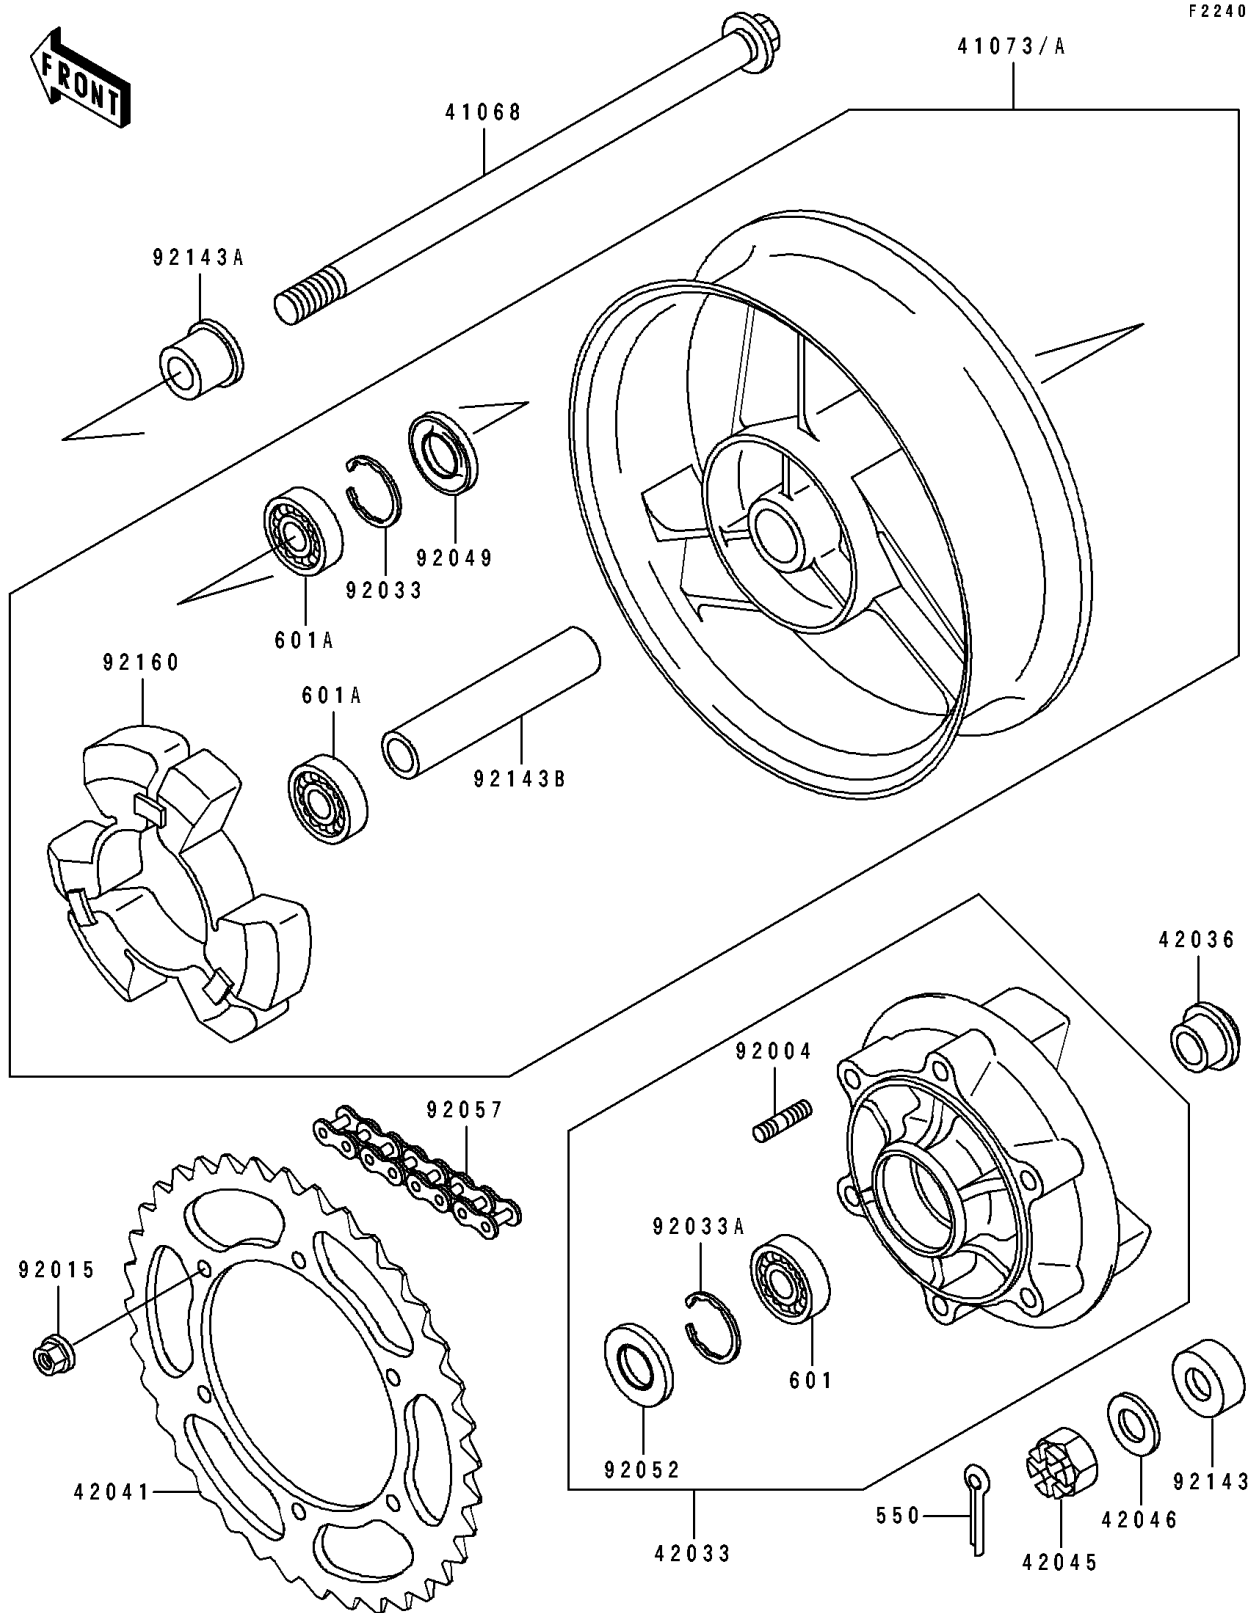

1993 Ninja® ZX™ -6 PARTS DIAGRAM

Rear Hub

1993 Ninja® ZX™ -6 PARTS LIST

Rear Hub

ITEM NAME	PART NUMBER	QUANTITY
AXLE,RR (Ref # 41068)	41068-1314	1
WHEEL-ASSY,RR,G.GRAY (Ref # 41073A)	41073-1484-HY	1
COUPLING-ASSY,RR HUB,G.GRAY (Ref # 42033)	42033-1142-GD	1
SLEEVE,RR AXLE,L=22 (Ref # 42036)	42036-1233	1
SPROCKET-HUB,45T (Ref # 42041)	42041-1361	1
NUT,CASTLE,16MM (Ref # 42045)	42045-014	1
WASHER,17.3X32X3.2 (Ref # 42046)	42046-009	1
STUD,10X19.5 (Ref # 92004)	92004-1151	6
NUT,10MM (Ref # 92015)	92015-1720	6
RING-SNAP,47MM (Ref # 92033)	92033-1042	1
RING-SNAP,52MM (Ref # 92033A)	92033-1043	1
SEAL-OIL,BJN28475 (Ref # 92049)	92049-1056	1
SEAL-OIL,TWC35527 (Ref # 92052)	92052-006	1
CHAIN,DRIVE,EK50MV-OX110L (Ref # 92057)	92057-1221	1
COLLAR,RR AXLE,L=14.5 (Ref # 92143)	92143-1209	1
COLLAR,RR AXLE,L=26 (Ref # 92143A)	92143-1210	1
COLLAR,RR HUB,L=125 (Ref # 92143B)	92143-1393	1
DAMPER,SHOCK,RR HUB (Ref # 92160)	92160-1248	1
PIN-COTTER,4.0X35 (Ref # 550)	550D4035	1
BEARING-BALL,#6205G (Ref # 601)	601B6205G	1
BEARING-BALL,#6303ZZC3 (Ref # 601A)	601B6303ZZ	2