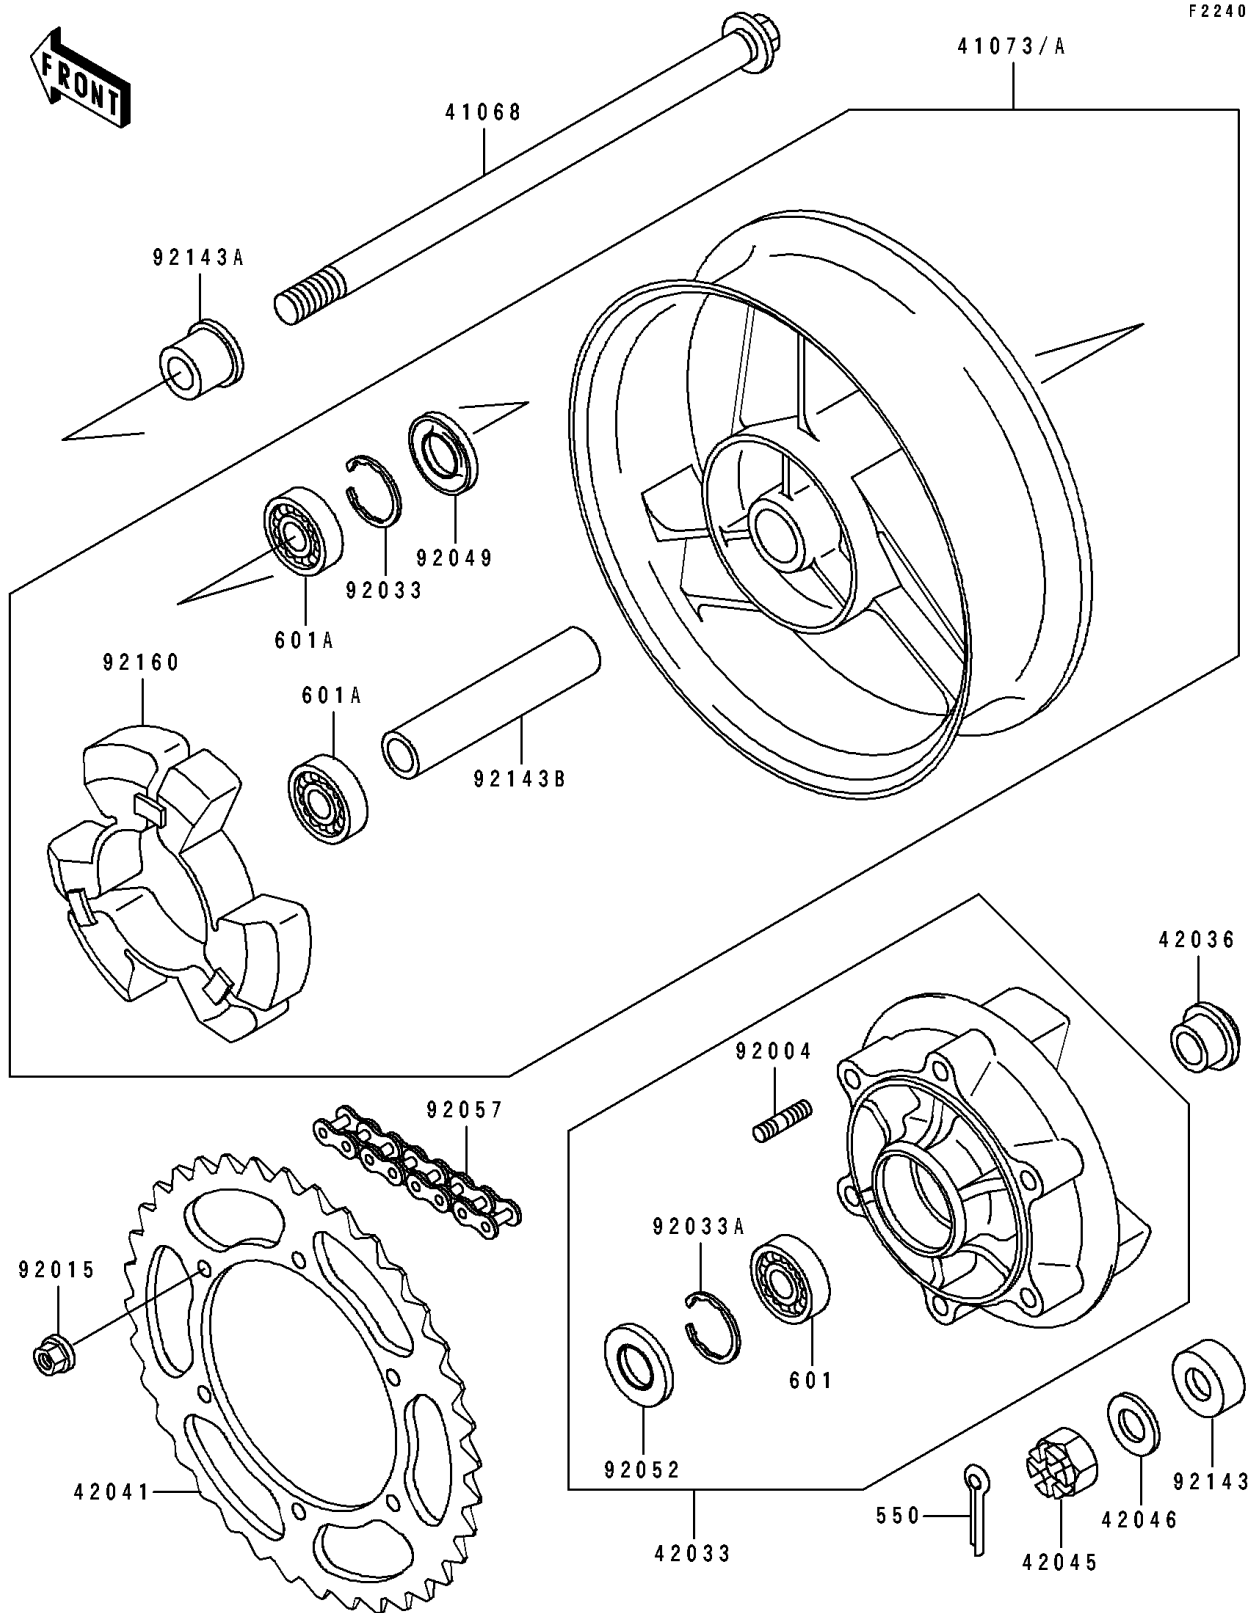

## 1991 Ninja® ZX™-6 PARTS DIAGRAM

Rear Hub

## 1991 Ninja® ZX™-6 PARTS LIST

Rear Hub

ITEM NAME	PART NUMBER	QUANTITY
AXLE,RR (Ref # 41068)	41068-1314	1
WHEEL-ASSY,RR,G.GRAY (Ref # 41073)	41073-1484-GE	1
COUPLING-ASSY,RR HUB,G.GRAY (Ref # 42033)	42033-1142-GD	1
SLEEVE,RR AXLE,L=22 (Ref # 42036)	42036-1233	1
SPROCKET-HUB,45T (Ref # 42041)	42041-1361	1
NUT,CASTLE,16MM (Ref # 42045)	42045-014	1
WASHER,17.3X32X3.2 (Ref # 42046)	42046-009	1
STUD,10X19.5 (Ref # 92004)	92004-1151	1
NUT,10MM (Ref # 92015)	92015-1720	1
RING-SNAP,47MM (Ref # 92033)	92033-1042	1
RING-SNAP,52MM (Ref # 92033A)	92033-1043	1
SEAL-OIL,BJN28475 (Ref # 92049)	92049-1056	1
SEAL-OIL,TWC35527 (Ref # 92052)	92052-006	1
CHAIN,DRIVE,EK50MV-0X110L (Ref # 92057)	92057-1221	1
COLLAR,RR AXLE,L=14.5 (Ref # 92143)	92143-1209	1
COLLAR,RR AXLE,L=26 (Ref # 92143A)	92143-1210	1
COLLAR,RR HUB,L=125 (Ref # 92143B)	92143-1393	1
DAMPER,SHOCK,RR HUB (Ref # 92160)	92160-1248	1
PIN-COTTER,4.0X35 (Ref # 550)	550D4035	1
BEARING-BALL,#6205G (Ref # 601)	601B6205G	1
BEARING-BALL,#6303ZZC3 (Ref # 601A)	601B6303ZZ	1