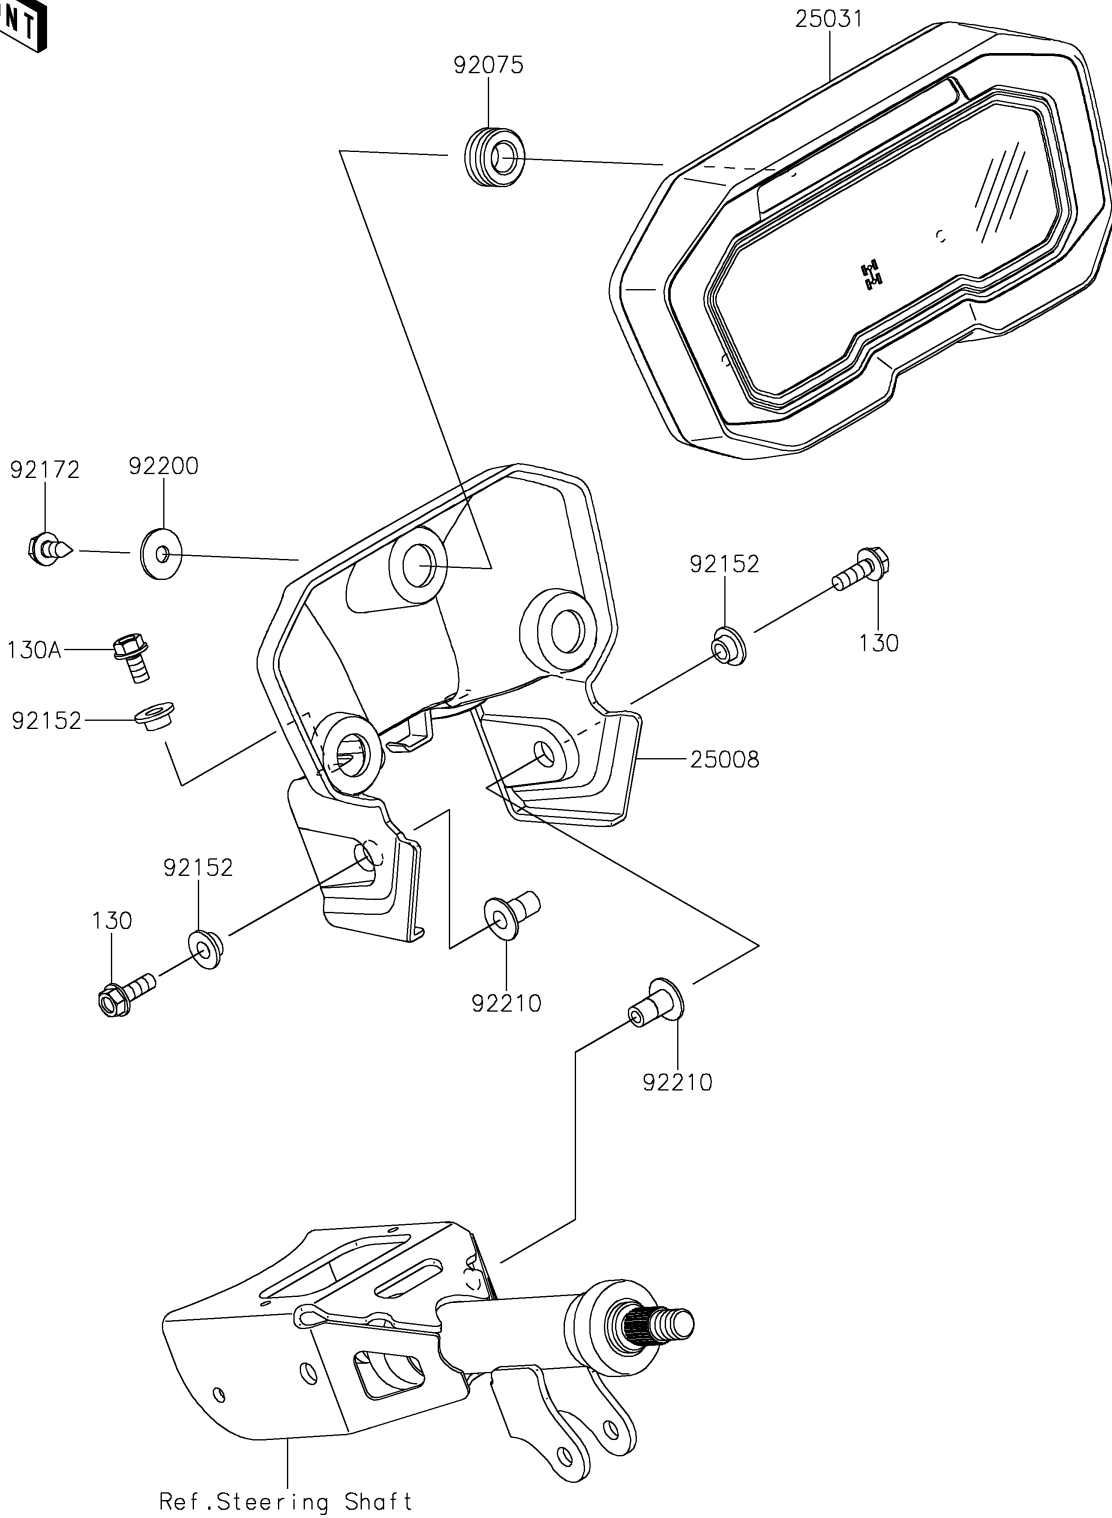

2024 Teryx KRX® 1000 PARTS DIAGRAM

Meter(s)

F2530

2024 Teryx KRX® 1000 PARTS LIST

Meter(s)

| ITEM NAME | PART NUMBER | QUANTITY |
|----------------------------------|-------------|----------|
| BRACKET-METER (Ref # 25008) | 25008-0049 | 1 |
| METER-ASSY,LCD (Ref # 25031) | 25031-1315 | 1 |
| DAMPER (Ref # 92075) | 92075-1898 | 3 |
| COLLAR,6.5X10X6.2 (Ref # 92152) | 92152-1511 | 4 |
| SCREW,TAPPING,6X16 (Ref # 92172) | 92172-1313 | 3 |
| WASHER,6.5X20X1.6 (Ref # 92200) | 92200-0283 | 3 |
| NUT,METER BKT SIDE (Ref # 92210) | 92210-1760 | 2 |
| BOLT-FLANGED,6X18 (Ref # 130) | 130BA0618 | 2 |
| BOLT-FLANGED,6X12 (Ref # 130A) | 130CA0612 | 2 |