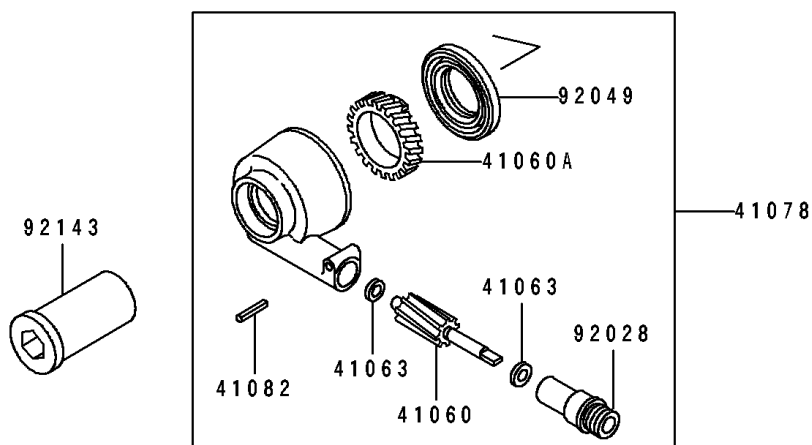

## 1991 Ninja® ZX™-6 PARTS DIAGRAM

Front Hub

F2230

## 1991 Ninja® ZX™-6 PARTS LIST

Front Hub

ITEM NAME	PART NUMBER	QUANTITY
GEAR-METER SCREW,9T (Ref # 41060)	41060-1123	1
GEAR-METER SCREW,23T (Ref # 41060A)	41060-1124	1
WASHER,5.1X9X0.4 (Ref # 41063)	41063-001	1
RECEIVER-SPEEDOMETER (Ref # 41064)	41064-1006	1
AXLE,FR (Ref # 41068)	41068-1255	1
WHEEL-ASSY,FR,G.GRAY (Ref # 41073)	41073-1467-GE	1
CASE-ASSY-METER GEAR (Ref # 41078)	41078-1070	1
PIN,SPRING (Ref # 41082)	41082-001	1
BUSHING,SPEEDOMETER (Ref # 92028)	92028-1066	1
RING-SNAP,40MM (Ref # 92033)	92033-1040	1
RING-SNAP,42MM (Ref # 92033A)	92033-1041	1
SEAL-OIL,BJN30427-C3 (Ref # 92049)	92049-1057	1
SEAL-OIL,AG1258A0 (Ref # 92049A)	92049-1110	1
COLLAR,FR AXLE,NUT,L=42.5 (Ref # 92143)	92143-1206	1
COLLAR,FR AXLE,L=19.5 (Ref # 92143A)	92143-1335	1
COLLAR,FR HUB,L=87.5 (Ref # 92143B)	92143-1392	1
BEARING-BALL,#6203UUC3 (Ref # 601)	601B6203UU	1