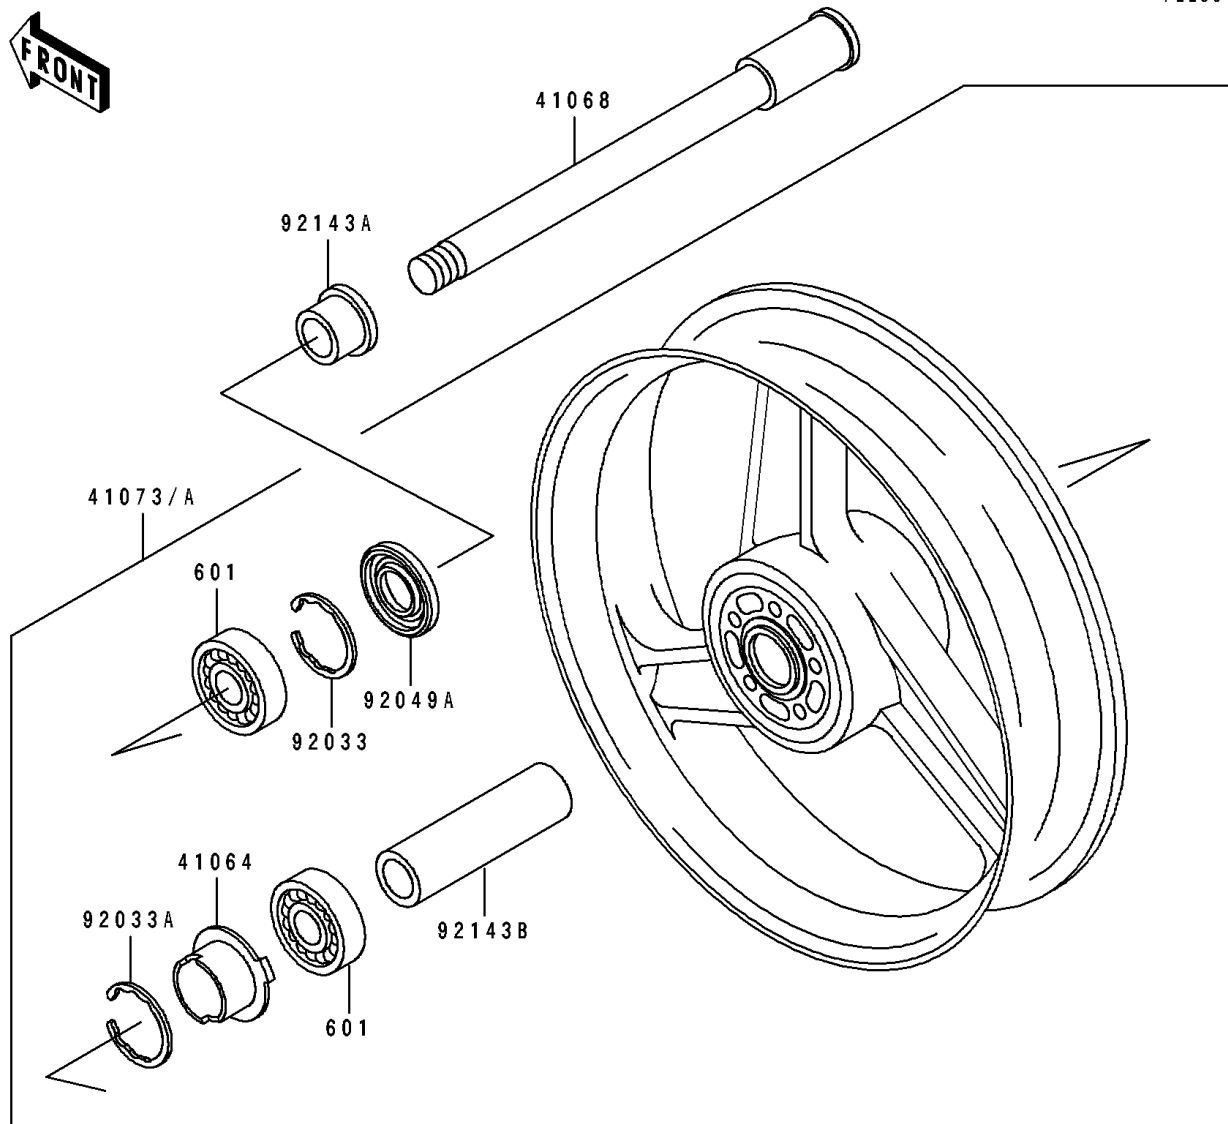

## 1991 Ninja® ZX™-6 PARTS DIAGRAM

Front Hub

F2230

## 1991 Ninja® ZX™-6 PARTS LIST

Front Hub

ITEM NAME	PART NUMBER	QUANTITY
GEAR-METER SCREW,9T (Ref # 41060)	41060-1123	1
GEAR-METER SCREW,23T (Ref # 41060A)	41060-1124	1
WASHER,5.1X9X0.4 (Ref # 41063)	41063-001	1
RECEIVER-SPEEDOMETER (Ref # 41064)	41064-1006	1
AXLE,FR (Ref # 41068)	41068-1255	1
WHEEL-ASSY,FR,G.GRAY (Ref # 41073)	41073-1467-GE	1
CASE-ASSY-METER GEAR (Ref # 41078)	41078-1070	1
PIN,SPRING (Ref # 41082)	41082-001	1
BUSHING,SPEEDOMETER (Ref # 92028)	92028-1066	1
RING-SNAP,40MM (Ref # 92033)	92033-1040	1
RING-SNAP,42MM (Ref # 92033A)	92033-1041	1
SEAL-OIL,BJN30427-C3 (Ref # 92049)	92049-1057	1
SEAL-OIL,AG1258A0 (Ref # 92049A)	92049-1110	1
COLLAR,FR AXLE,NUT,L=42.5 (Ref # 92143)	92143-1206	1
COLLAR,FR AXLE,L=19.5 (Ref # 92143A)	92143-1335	1
COLLAR,FR HUB,L=87.5 (Ref # 92143B)	92143-1392	1
BEARING-BALL,#6203UUC3 (Ref # 601)	601B6203UU	1