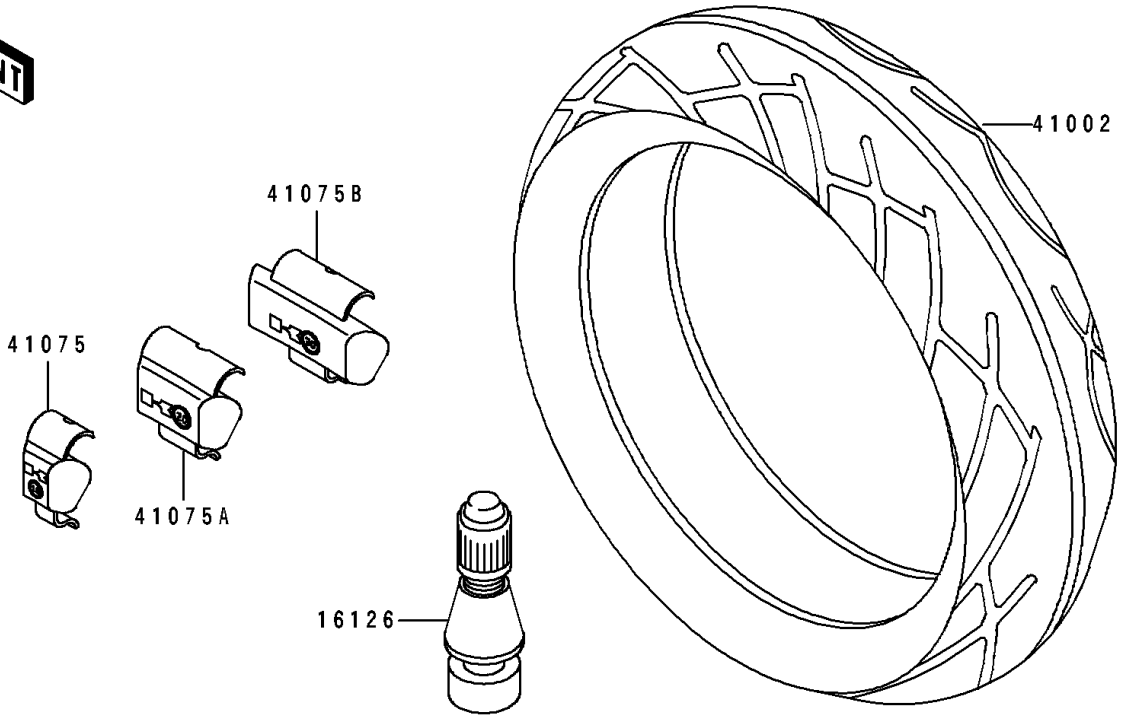

1993 Ninja® ZX™ -6 PARTS DIAGRAM

Tire

F2210

1993 Ninja® ZX™-6 PARTS LIST

Tire

ITEM NAME	PART NUMBER	QUANTITY
VALVE,TIRE (Ref # 16126)	16126-1140	2
TIRE,FR,120/60VR17-V250,K510F (Ref # 41002)	41002-1791	1
TIRE,RR,160/60VR17-V250,K510(D (Ref # 41002A)	41002-1792	1
BALANCER-WHEEL,10G,SILVER (Ref # 41075)	41075-1014	AR
BALANCER-WHEEL,20G,SILVER (Ref # 41075A)	41075-1015	AR
BALANCER-WHEEL,30G,SILVER (Ref # 41075B)	41075-1016	AR