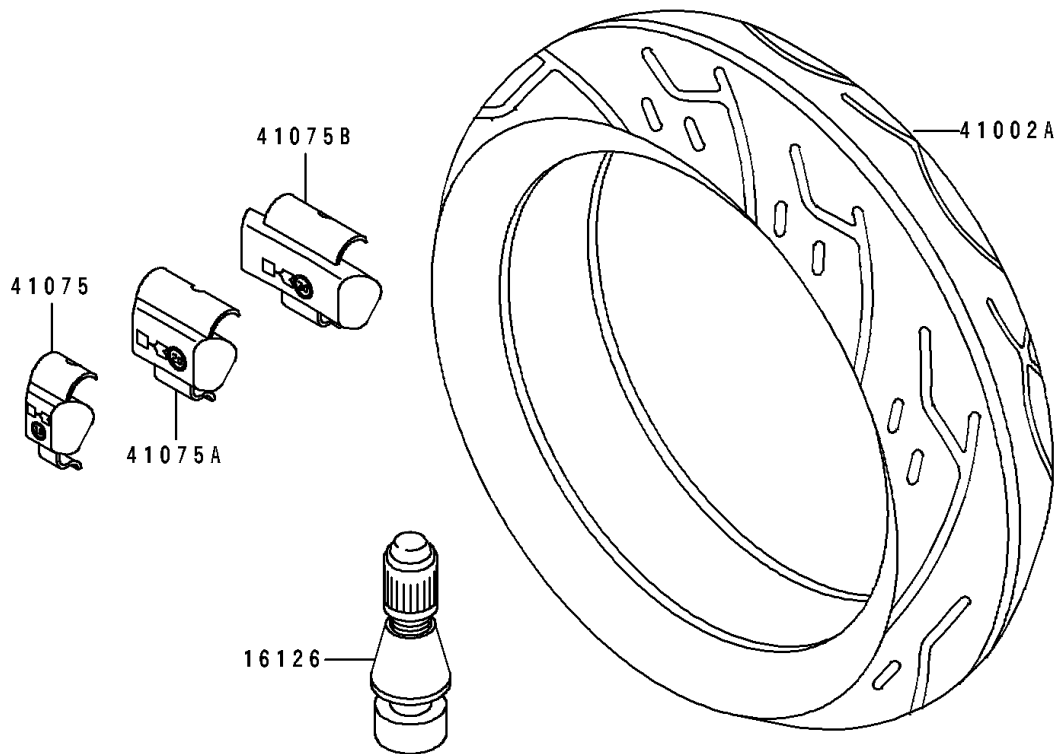

1993 Ninja® ZX™ -6 PARTS DIAGRAM

Tire

F2210

1993 Ninja® ZX™-6 PARTS LIST

Tire

ITEM NAME	PART NUMBER	QUANTITY
VALVE,TIRE (Ref # 16126)	16126-1140	2
TIRE,FR,120/60VR17-V250,K510F (Ref # 41002)	41002-1791	1
TIRE,RR,160/60VR17-V250,K510(D (Ref # 41002A)	41002-1792	1
BALANCER-WHEEL,10G,SILVER (Ref # 41075)	41075-1014	AR
BALANCER-WHEEL,20G,SILVER (Ref # 41075A)	41075-1015	AR
BALANCER-WHEEL,30G,SILVER (Ref # 41075B)	41075-1016	AR