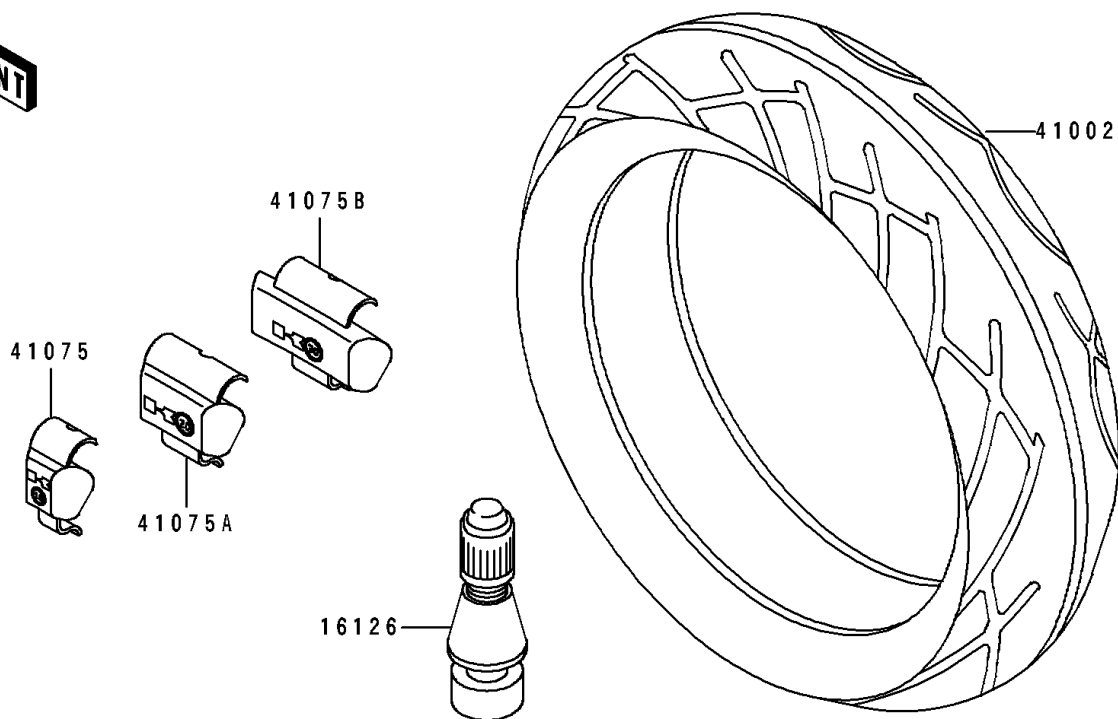

1991 Ninja® ZX™-6 PARTS DIAGRAM

Tire

F2210

1991 Ninja® ZX™-6 PARTS LIST

Tire

ITEM NAME	PART NUMBER	QUANTITY
VALVE,TIRE (Ref # 16126)	16126-1140	1
TIRE,FR,120/60VR17-V250,K510F (Ref # 41002)	41002-1791	1
TIRE,RR,160/60VR17-V250,K510(D (Ref # 41002A)	41002-1792	1
BALANCER-WHEEL,10G,SILVER (Ref # 41075)	41075-1014	1
BALANCER-WHEEL,20G,SILVER (Ref # 41075A)	41075-1015	1
BALANCER-WHEEL,30G,SILVER (Ref # 41075B)	41075-1016	1