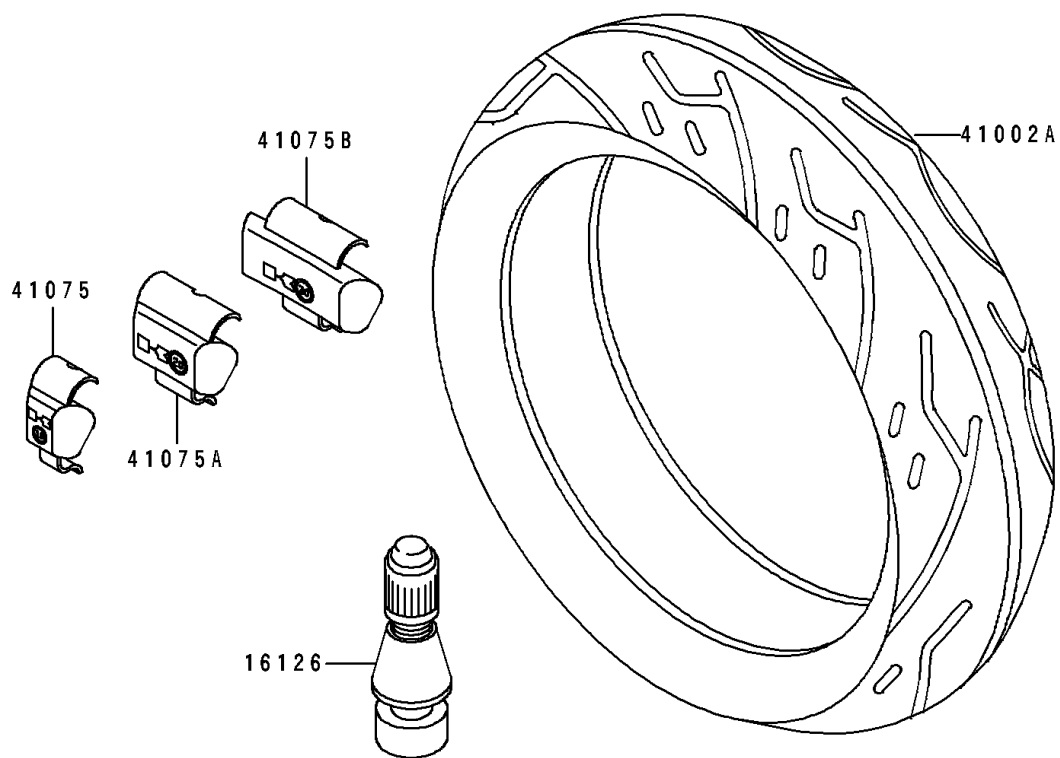

1991 Ninja® ZX™-6 PARTS DIAGRAM

Tire

F2210

1991 Ninja® ZX™-6 PARTS LIST

Tire

ITEM NAME	PART NUMBER	QUANTITY
VALVE,TIRE (Ref # 16126)	16126-1140	1
TIRE,FR,120/60VR17-V250,K510F (Ref # 41002)	41002-1791	1
TIRE,RR,160/60VR17-V250,K510(D (Ref # 41002A)	41002-1792	1
BALANCER-WHEEL,10G,SILVER (Ref # 41075)	41075-1014	1
BALANCER-WHEEL,20G,SILVER (Ref # 41075A)	41075-1015	1
BALANCER-WHEEL,30G,SILVER (Ref # 41075B)	41075-1016	1