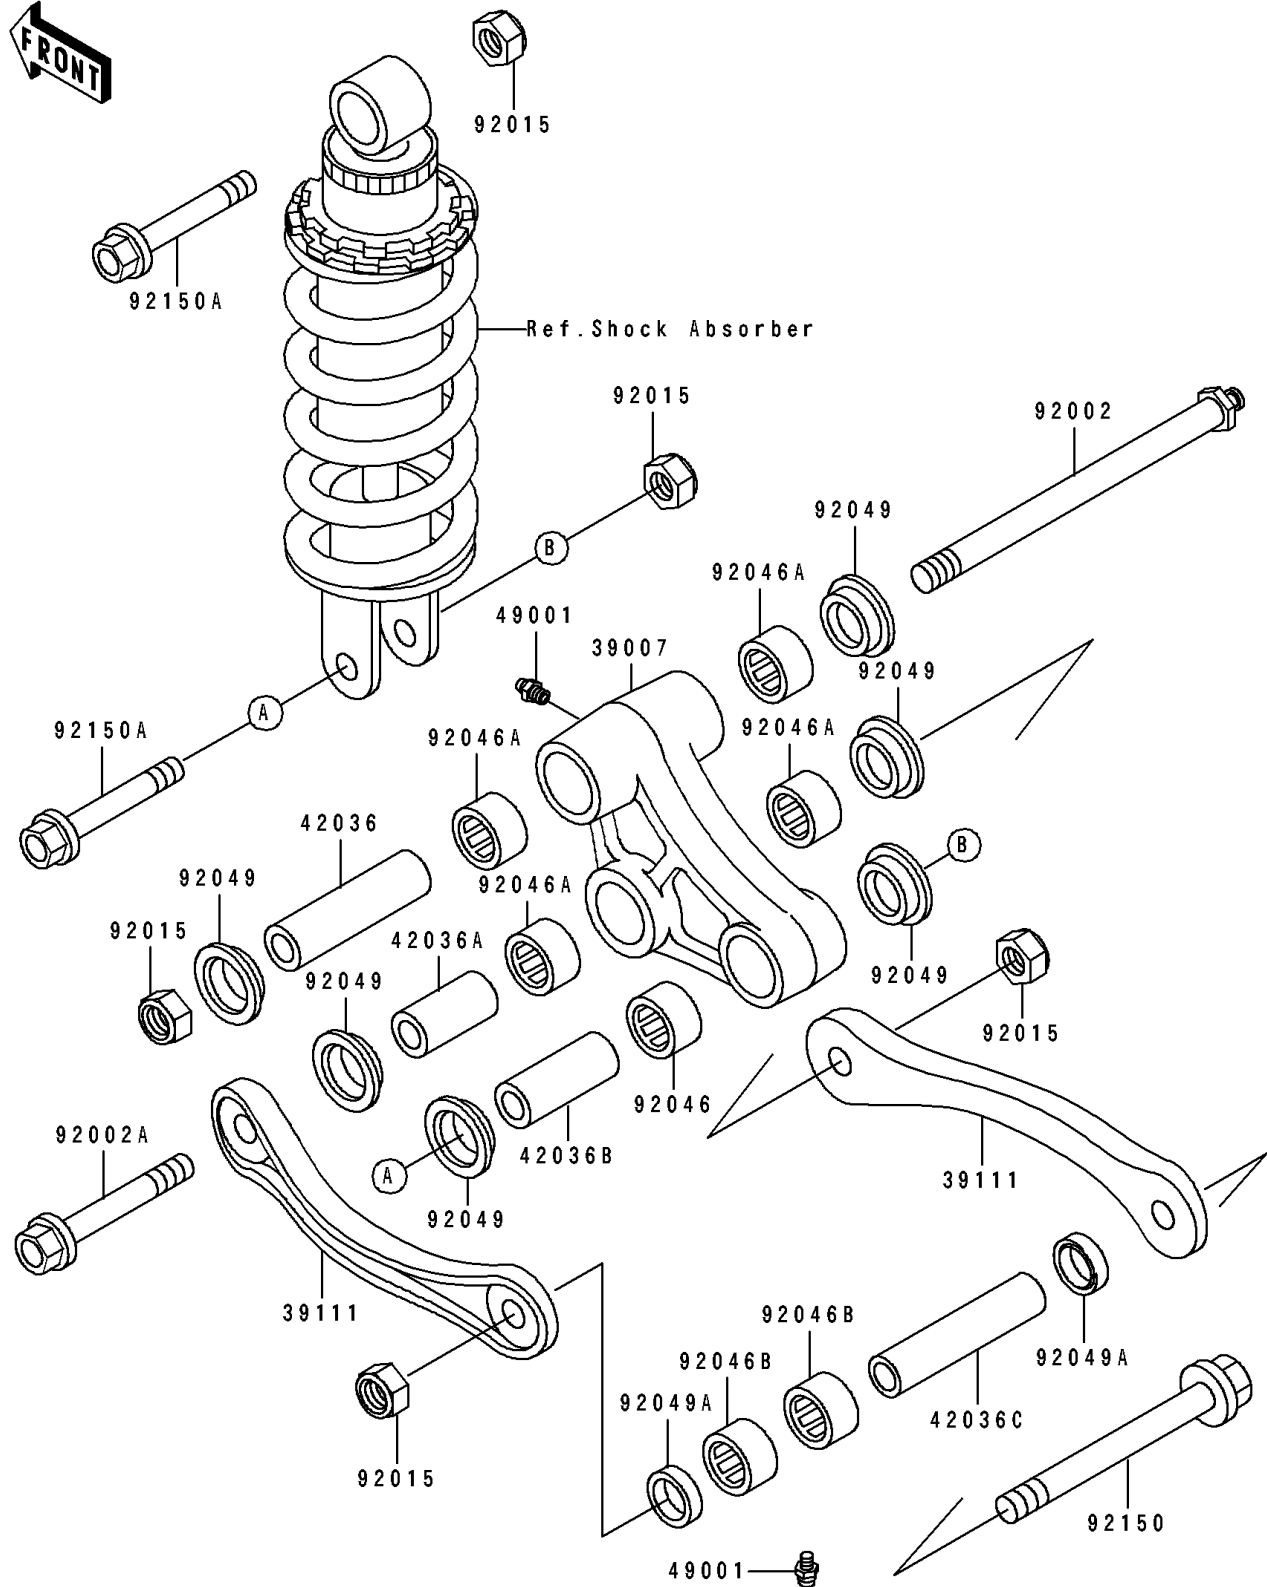

1993 Ninja® ZX™ -6 PARTS DIAGRAM

Suspension

F2150

1993 Ninja® ZX™ -6 PARTS LIST

Suspension

ITEM NAME	PART NUMBER	QUANTITY
ARM-SUSP,UNI TRAK (Ref # 39007)	39007-1191	1
ROD-TIE (Ref # 39111)	39111-1109	2
SLEEVE,12.1X20X74 (Ref # 42036)	42036-1102	1
SLEEVE,12.1X20X40 (Ref # 42036A)	42036-1108	1
SLEEVE,12.1X20X50 (Ref # 42036B)	42036-1111	1
SLEEVE,12.1X18X82 (Ref # 42036C)	42036-1231	1
NIPPLE-GREASE (Ref # 49001)	49001-1051	4
BOLT,SUSPENSION ARM (Ref # 92002)	92002-1490	1
BOLT,SUSPENSION ROD (Ref # 92002A)	92002-1661	1
NUT,LOCK,12MM,BLACK (Ref # 92015)	92015-1190	5
BEARING-NEEDLE,BM202726 (Ref # 92046)	92046-1110	1
BEARING-NEEDLE,BM202715 (Ref # 92046A)	92046-1112	4
BEARING-NEEDLE,18BM2416 (Ref # 92046B)	92046-1144	2
SEAL-OIL,ARM,CNT (Ref # 92049)	92049-1109	6
SEAL-OIL,MHA18244 (Ref # 92049A)	92049-1225	2
BOLT,FLANGED,12X110 (Ref # 92150)	92150-1088	1
BOLT,FLANGED,12X63 (Ref # 92150A)	92150-1258	2