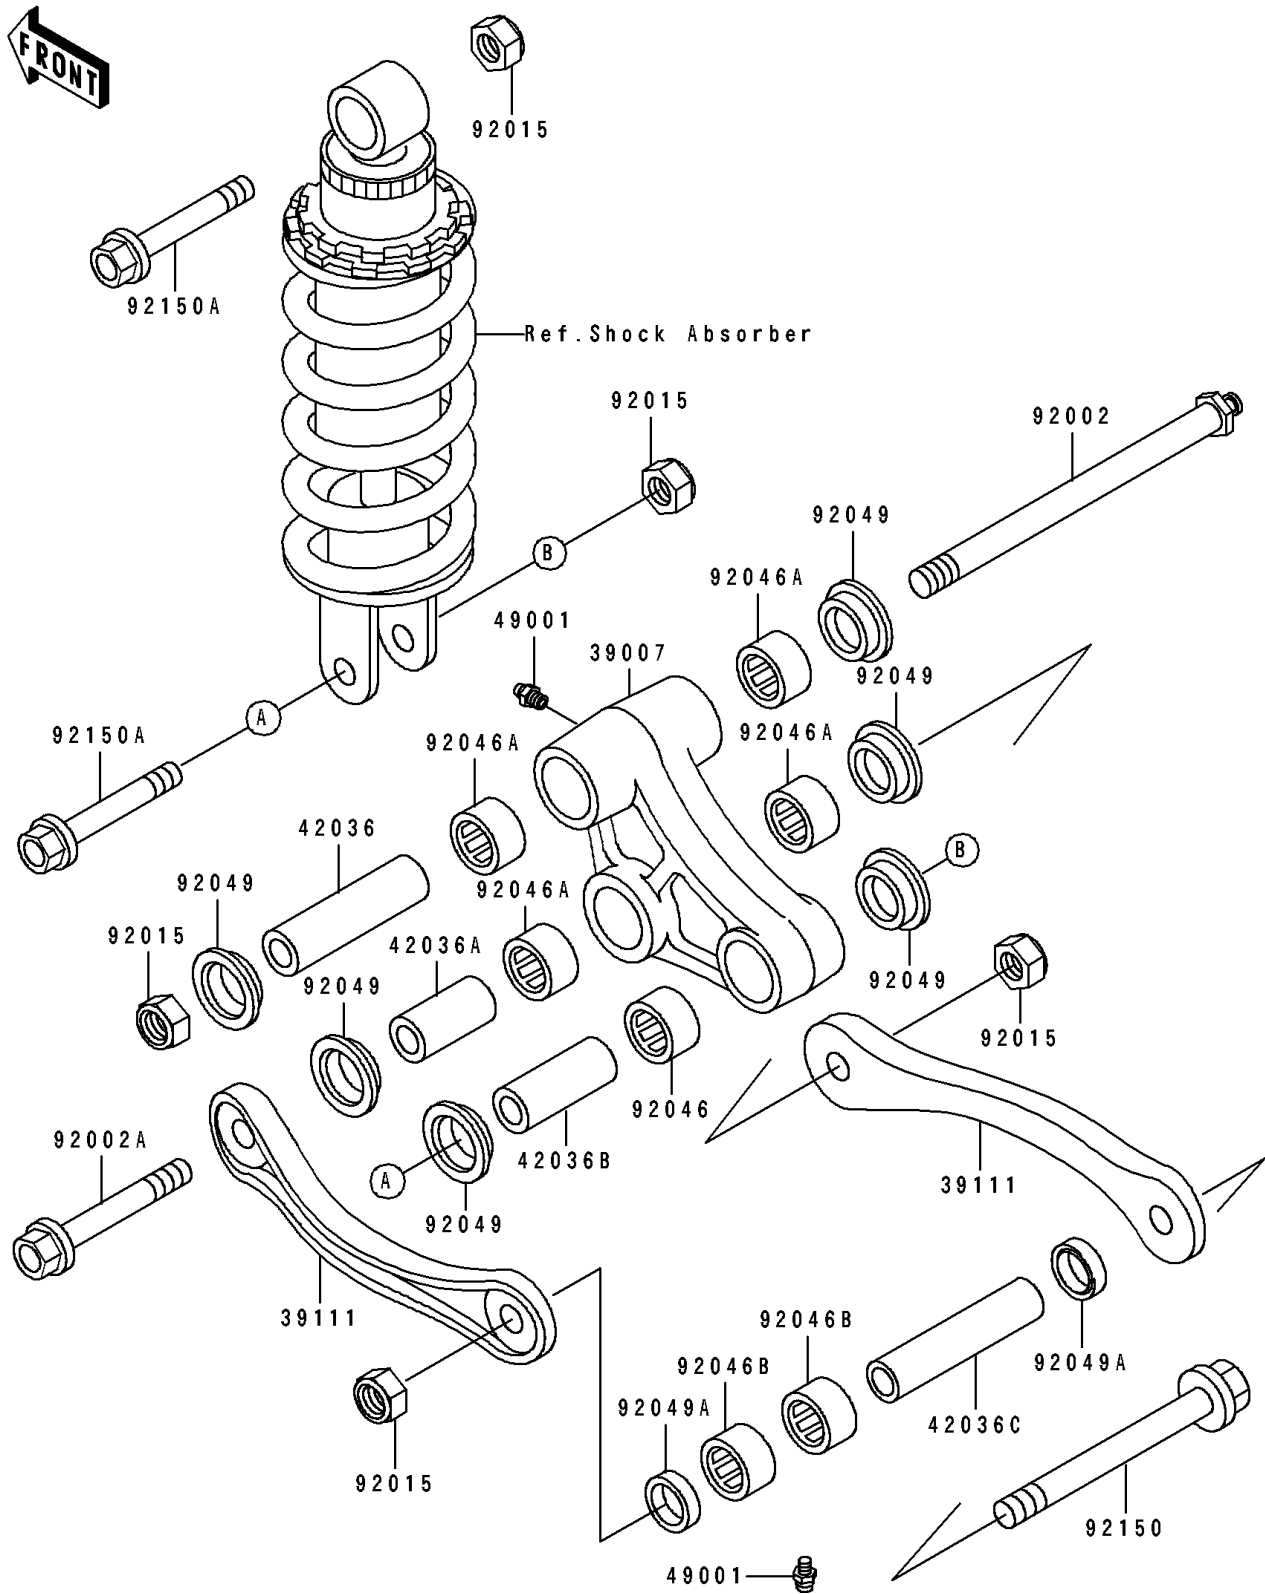

1991 Ninja® ZX™-6 PARTS DIAGRAM

Suspension

F2150

1991 Ninja® ZX™-6 PARTS LIST

Suspension

ITEM NAME	PART NUMBER	QUANTITY
ARM-SUSP,UNI TRAK (Ref # 39007)	39007-1191	1
ROD-TIE (Ref # 39111)	39111-1109	1
SLEEVE,12.1X20X74 (Ref # 42036)	42036-1102	1
SLEEVE,12.1X20X40 (Ref # 42036A)	42036-1108	1
SLEEVE,12.1X20X50 (Ref # 42036B)	42036-1111	1
SLEEVE,12.1X18X82 (Ref # 42036C)	42036-1231	1
NIPPLE-GREASE (Ref # 49001)	49001-1051	1
BOLT,SUSPENSION ARM (Ref # 92002)	92002-1490	1
BOLT,SUSPENSION ROD (Ref # 92002A)	92002-1661	1
NUT,LOCK,12MM,BLACK (Ref # 92015)	92015-1190	1
BEARING-NEEDLE,BM202726 (Ref # 92046)	92046-1110	1
BEARING-NEEDLE,BM202715 (Ref # 92046A)	92046-1112	1
BEARING-NEEDLE,18BM2416 (Ref # 92046B)	92046-1144	1
SEAL-OIL,ARM,CNT (Ref # 92049)	92049-1109	1
SEAL-OIL,MHA18244 (Ref # 92049A)	92049-1225	1
BOLT,FLANGED,12X110 (Ref # 92150)	92150-1088	1
BOLT,FLANGED,12X63 (Ref # 92150A)	92150-1258	1