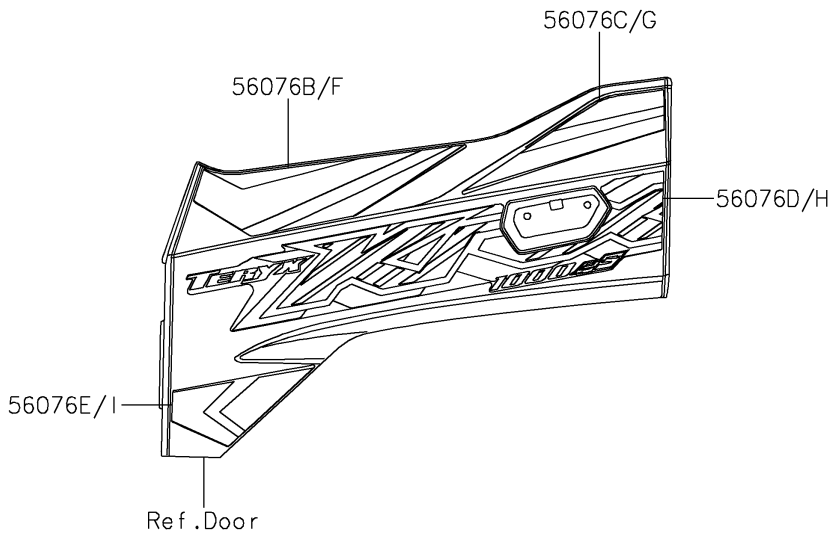

2023 Teryx KRX 1000 eS PARTS DIAGRAM

Decals(DPFNN/DPFNL)

F2861

Ref. Front Fender(s)

Ref. Front Fender(s)

56054

Ref. Door

Ref. Rear Fender(s)

2023 Teryx KRX 1000 eS PARTS LIST

Decals(DPFNN/DPFNL)

ITEM NAME	PART NUMBER	QUANTITY
MARK,KAWASAKI (Ref # 56052)	56052-0928	1
MARK,FR FENDER,FOX LIVEVALVE (Ref # 56054)	56054-3827	2
PATTERN,FR FENDER,LH (Ref # 56076)	56076-4352	1
PATTERN,FR FENDER,RH (Ref # 56076A)	56076-4353	1
PATTERN,DOOR,LH,UPP,FR (Ref # 56076B)	56076-4354	1
PATTERN,DOOR,LH,UPP,RR (Ref # 56076C)	56076-4355	1
PATTERN,DOOR,LH,CNT (Ref # 56076D)	56076-4356	1
PATTERN,DOOR,LH,LWR (Ref # 56076E)	56076-4357	1
PATTERN,DOOR,RH,UPP,FR (Ref # 56076F)	56076-4358	1
PATTERN,DOOR,RH,UPP,RR (Ref # 56076G)	56076-4359	1
PATTERN,DOOR,RH,CNT (Ref # 56076H)	56076-4360	1
PATTERN,DOOR,RH,LWR (Ref # 56076I)	56076-4361	1
PATTERN,RR FENDER,LH,UPP (Ref # 56076J)	56076-4362	1
PATTERN,RR FENDER,LH,LWR (Ref # 56076K)	56076-4363	1
PATTERN,RR FENDER,LH,RR (Ref # 56076L)	56076-4364	1
PATTERN,RR FENDER,RH,UPP (Ref # 56076M)	56076-4365	1
PATTERN,RR FENDER,RH,LWR (Ref # 56076N)	56076-4366	1
PATTERN,RR FENDER,RH,RR (Ref # 56076O)	56076-4367	1