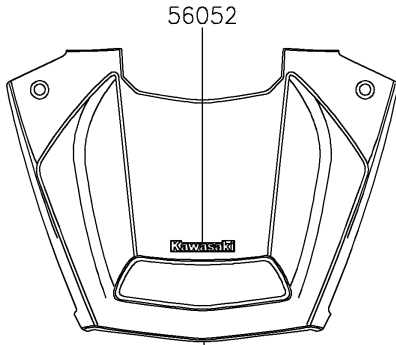

2023 Teryx KRX 1000 eS PARTS DIAGRAM

Decals(DPFNN/DPFNL)

F2861

Ref. Front Fender(s)

Ref. Front Fender(s)

56054

Ref. Door

Ref. Rear Fender(s)

2023 Teryx KRX 1000 eS PARTS LIST

Decals(DPFNN/DPFNL)

ITEM NAME	PART NUMBER	QUANTITY
MARK,KAWASAKI (Ref # 56052)	56052-0928	1
MARK,FR FENDER,FOX LIVEVALVE (Ref # 56054)	56054-3827	2
PATTERN,FR FENDER,LH (Ref # 56076)	56076-4352	1
PATTERN,FR FENDER,RH (Ref # 56076A)	56076-4353	1
PATTERN,DOOR,LH,UPP,FR (Ref # 56076B)	56076-4354	1
PATTERN,DOOR,LH,UPP,RR (Ref # 56076C)	56076-4355	1
PATTERN,DOOR,LH,CNT (Ref # 56076D)	56076-4356	1
PATTERN,DOOR,LH,LWR (Ref # 56076E)	56076-4357	1
PATTERN,DOOR,RH,UPP,FR (Ref # 56076F)	56076-4358	1
PATTERN,DOOR,RH,UPP,RR (Ref # 56076G)	56076-4359	1
PATTERN,DOOR,RH,CNT (Ref # 56076H)	56076-4360	1
PATTERN,DOOR,RH,LWR (Ref # 56076I)	56076-4361	1
PATTERN,RR FENDER,LH,UPP (Ref # 56076J)	56076-4362	1
PATTERN,RR FENDER,LH,LWR (Ref # 56076K)	56076-4363	1
PATTERN,RR FENDER,LH,RR (Ref # 56076L)	56076-4364	1
PATTERN,RR FENDER,RH,UPP (Ref # 56076M)	56076-4365	1
PATTERN,RR FENDER,RH,LWR (Ref # 56076N)	56076-4366	1
PATTERN,RR FENDER,RH,RR (Ref # 56076O)	56076-4367	1