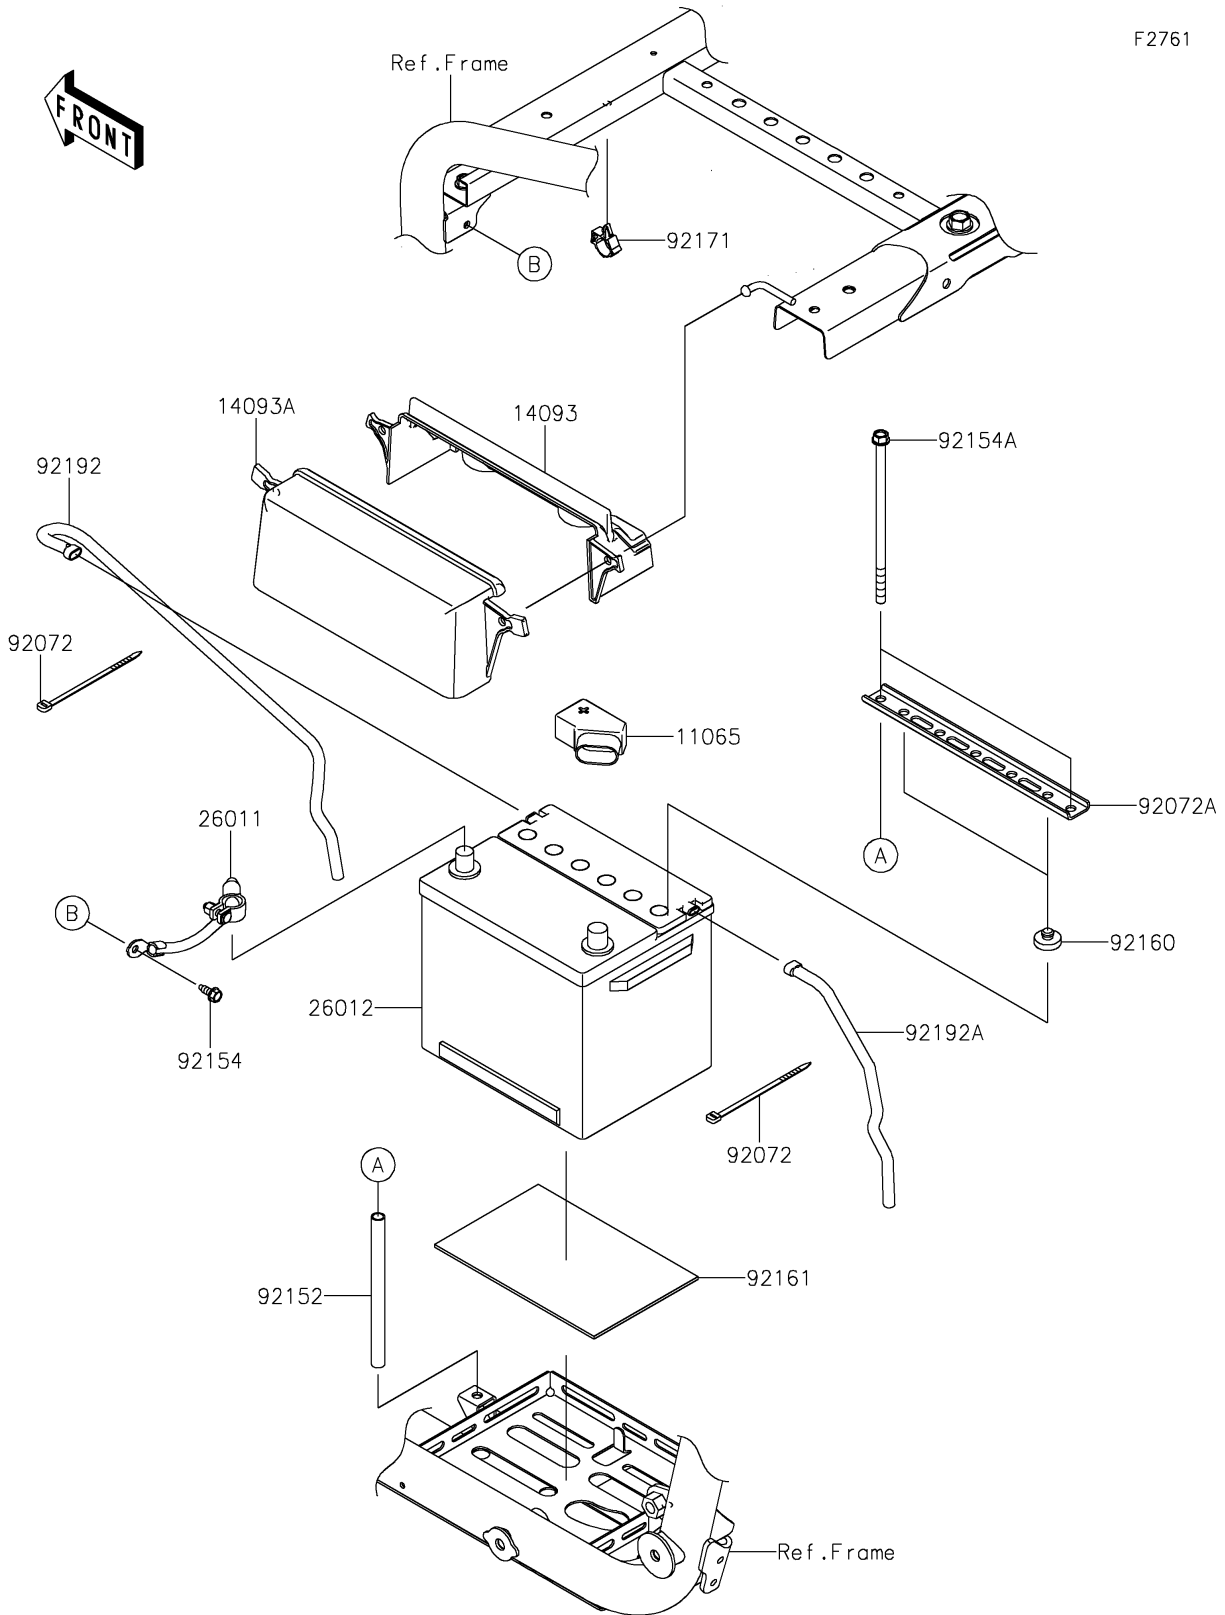

2024 TERYX KRX® 1000 eS

PARTS DIAGRAM

Battery

2024 TERYX KRX® 1000 eS

PARTS LIST

Battery

ITEM NAME	PART NUMBER	QUANTITY
CAP (Ref # 11065)	11065-0850	1
COVER,BATTERY TERMINAL,INNER (Ref # 14093)	14093-0800	1
COVER,BATTERY TERMINAL,OUTER (Ref # 14093A)	14093-0801	1
WIRE-LEAD,BATTERY(-) (Ref # 26011)	26011-1871	1
BATTERY,WET,(26R) (Ref # 26012)	26012-7501	1
BAND,92X2.4 (Ref # 92072)	92072-0791	2
BAND,BATTERY (Ref # 92072A)	92072-0844	1
COLLAR,9.4X12.7X160 (Ref # 92152)	92152-2584	2
BOLT,FLANGED,6X16 (Ref # 92154)	92154-0551	1
BOLT,FLANGED,8X175 (Ref # 92154A)	92154-3973	2
DAMPER (Ref # 92160)	92160-1396	2
DAMPER (Ref # 92161)	92161-0578	1
CLAMP,BRAKE HOSE (Ref # 92171)	92171-0316	1
TUBE,BREATHER,7X10X500 (Ref # 92192)	92192-2256	1
TUBE,BREATHER,7X10X300 (Ref # 92192A)	92192-2257	1