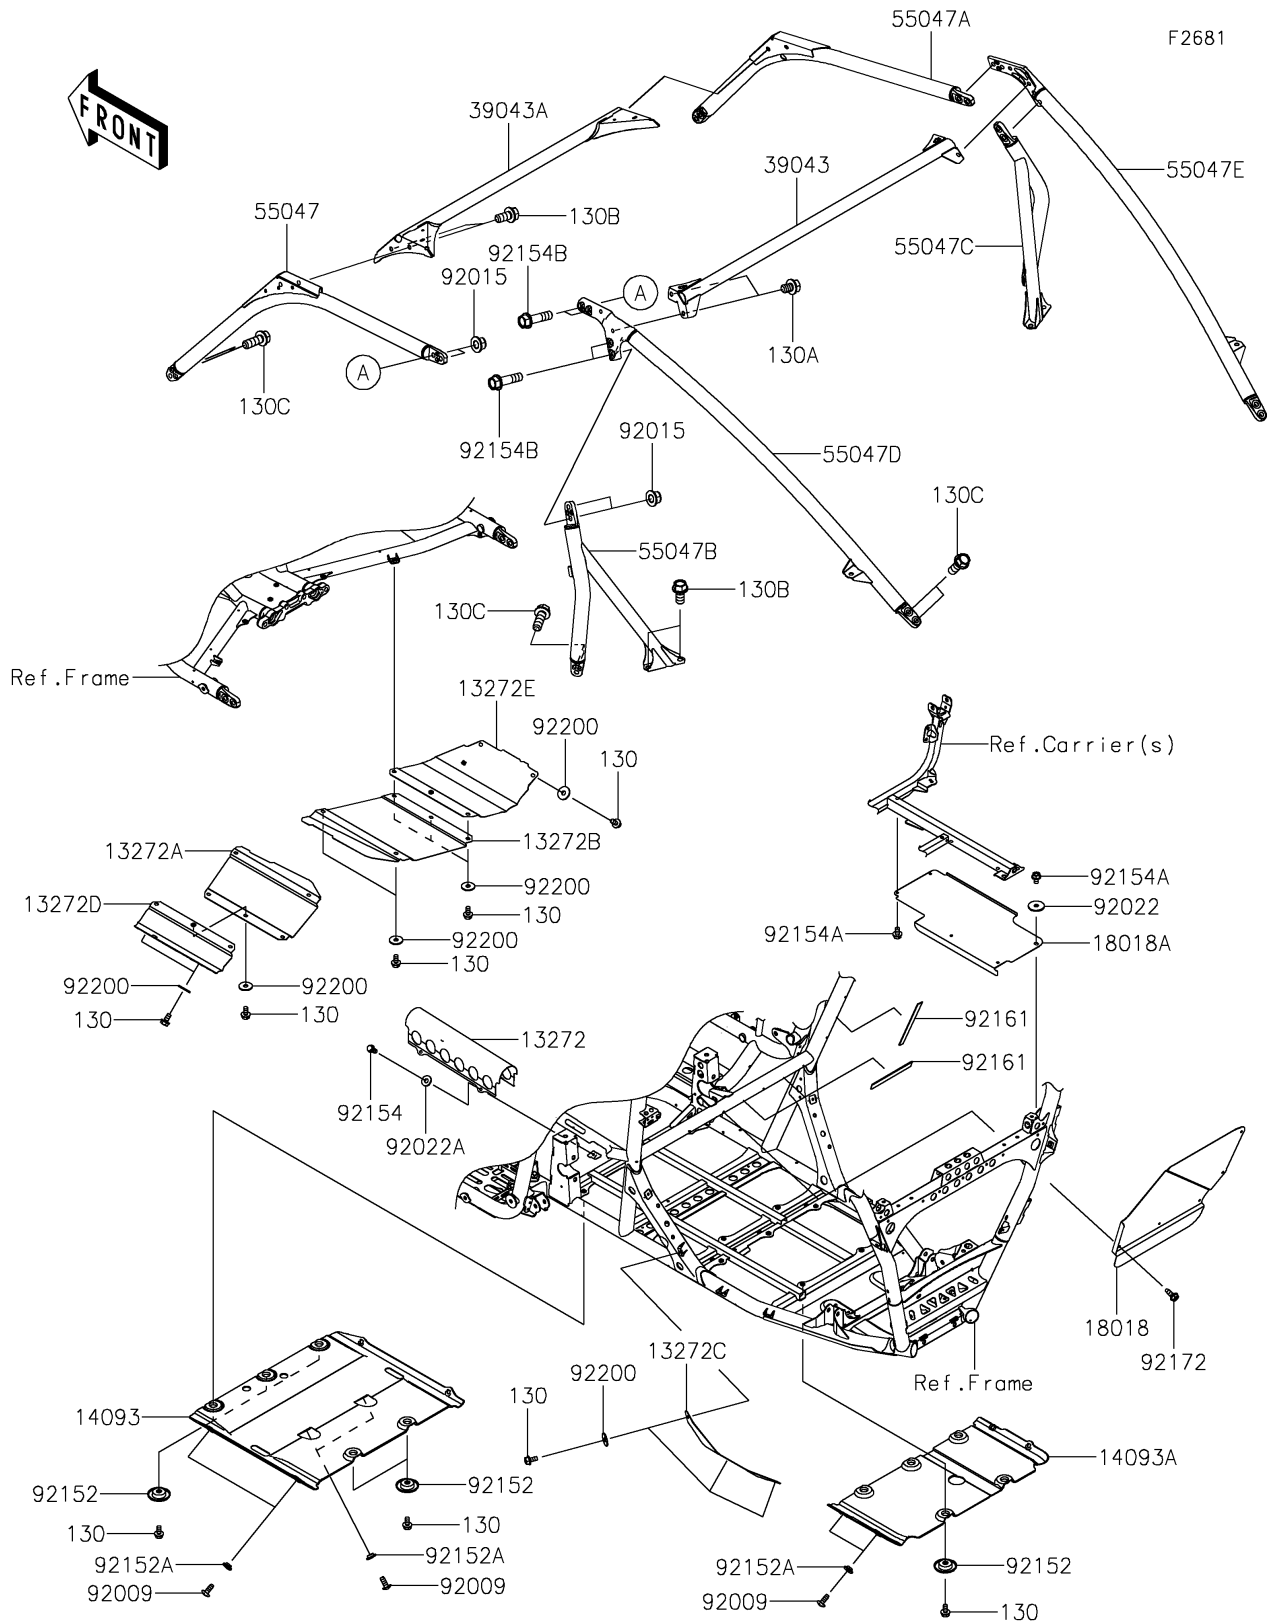

2023 Teryx KRX 1000 eS PARTS DIAGRAM

Guards/Cab Frame

2023 Teryx KRX 1000 eS PARTS LIST

Guards/Cab Frame

ITEM NAME	PART NUMBER	QUANTITY
PLATE,DRIVE SHAFT (Ref # 13272)	13272-2642	1
PLATE,SKID,FR,CNT,LH (Ref # 13272A)	13272-2737	1
PLATE,SKID,FR,CNT,RH (Ref # 13272B)	13272-2738	1
PLATE,CVT COVER (Ref # 13272C)	13272-3797	1
PLATE,SKID,FR,LH (Ref # 13272D)	13272-4039	1
PLATE,SKID,FR,RH (Ref # 13272E)	13272-4040	1
COVER,SKID,CNT (Ref # 14093)	14093-0811	1
COVER,SKID,RR (Ref # 14093A)	14093-0877	1
PLATE-HEAT GUARD (Ref # 18018)	18018-0616	1
PLATE-HEAT GUARD (Ref # 18018A)	18018-0646	1
CROSSMEMBER-COMP,RR,T.I.GRAY (Ref # 39043)	39043-0032-72C	1
CROSSMEMBER-COMP,FR,T.I.GRAY (Ref # 39043A)	39043-0033-72C	1
BAR-COMP,A-PILLAR,LH,T.I.GRAY (Ref # 55047)	55047-0399-72C	1
BAR-COMP,A-PILLAR,RH,T.I.GRAY (Ref # 55047A)	55047-0400-72C	1
BAR-COMP,B-PILLAR,LH,T.I.GRAY (Ref # 55047B)	55047-0407-72C	1
BAR-COMP,B-PILLAR,RH,T.I.GRAY (Ref # 55047C)	55047-0408-72C	1
BAR-COMP,C-PILLAR,LH,T.I.GRAY (Ref # 55047D)	55047-0409-72C	1
BAR-COMP,C-PILLAR,RH,T.I.GRAY (Ref # 55047E)	55047-0410-72C	1
SCREW,TAPPING,6X16 (Ref # 92009)	92009-1166	10
NUT,LOCK,FLANGED,12MM (Ref # 92015)	92015-1433	8
WASHER,6.5X24X2 (Ref # 92022)	92022-1690	1
WASHER (Ref # 92022A)	92022-2247	4
COLLAR (Ref # 92152)	92152-0784	10
COLLAR,6.3X9.5X4.1 (Ref # 92152A)	92152-1571	10
BOLT,FLANGED,6X12 (Ref # 92154)	92154-2922	4
BOLT,FLANGED,6X10 (Ref # 92154A)	92154-4159	5
BOLT,FLANGED,12X45 (Ref # 92154B)	92154-7076	8
DAMPER,10X85X1 (Ref # 92161)	92161-1964	3
SCREW,TAPPING,6X16 (Ref # 92172)	92172-0869	5

2023 Teryx KRX 1000 eS PARTS LIST

Guards/Cab Frame

ITEM NAME	PART NUMBER	QUANTITY
WASHER,6.5X20X1.6 (Ref # 92200)	92200-0283	17
BOLT-FLANGED,6X12 (Ref # 130)	130CA0612	27
BOLT-FLANGED,12X16 (Ref # 130A)	130CA1216	4
BOLT-FLANGED,12X25 (Ref # 130B)	130CA1225	8
BOLT-FLANGED,12X35 (Ref # 130C)	130CA1235	12