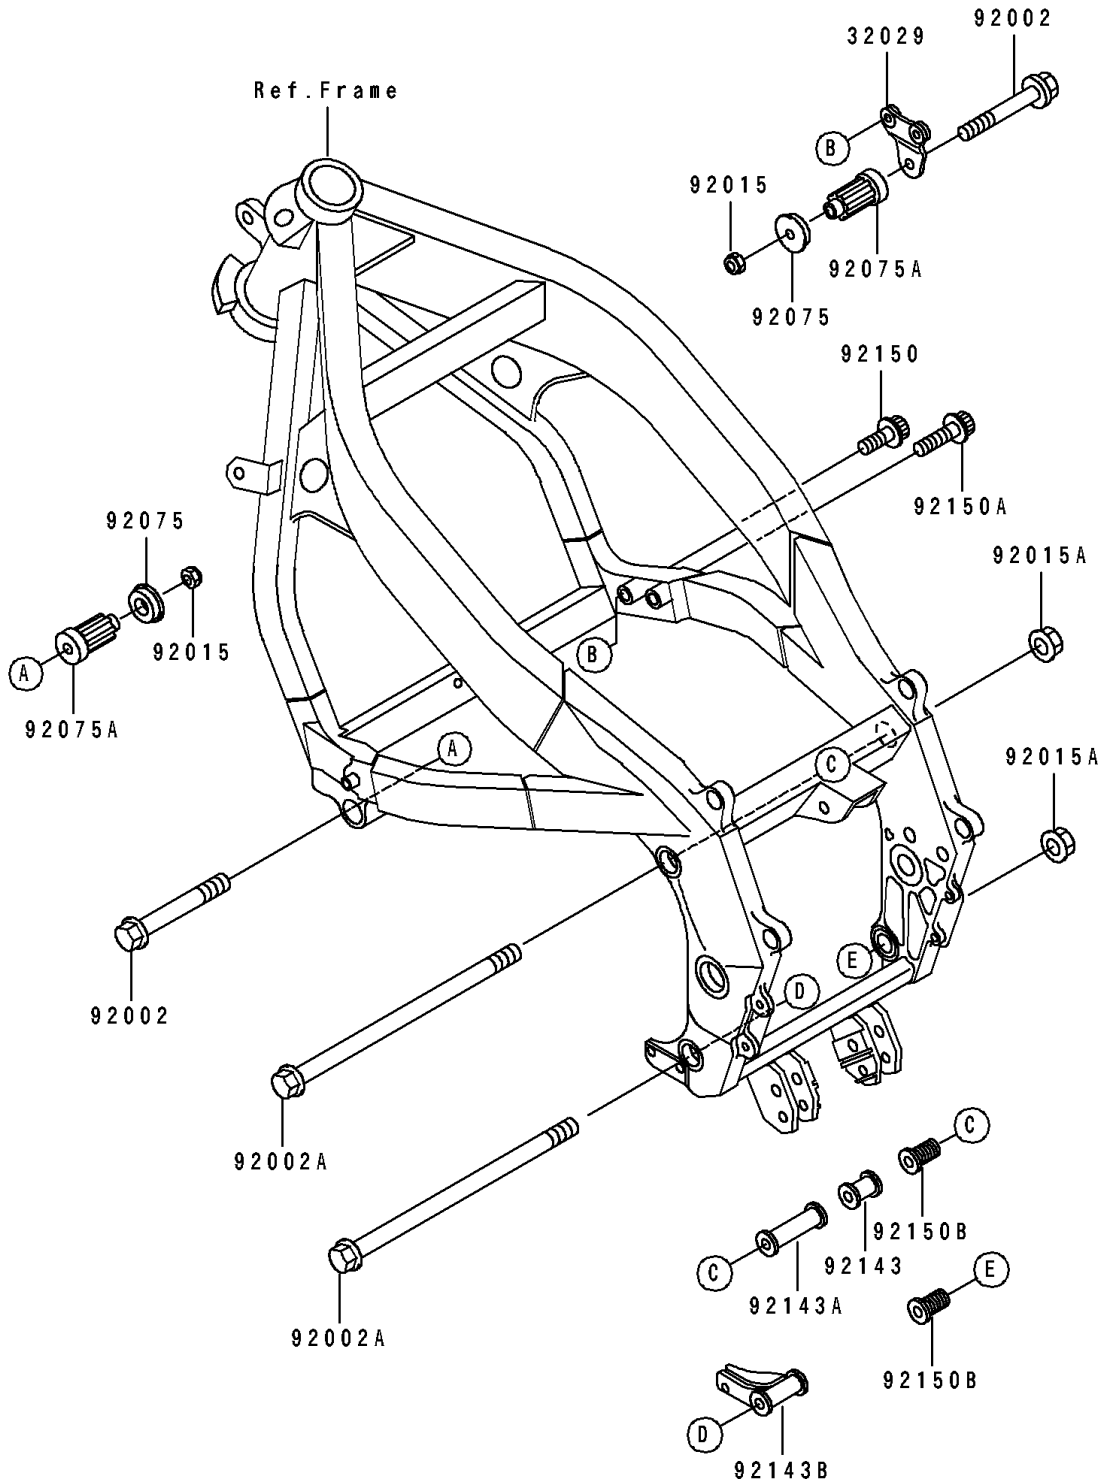

1993 Ninja® ZX™ -6 PARTS DIAGRAM

Frame Fitting

F2131

1993 Ninja® ZX™-6 PARTS LIST

Frame Fitting

ITEM NAME	PART NUMBER	QUANTITY
BRACKET-ENGINE,FR,RH (Ref # 32029)	32029-1713	1
BOLT,FLANGED,10X87 (Ref # 92002)	92002-1298	2
BOLT,FLANGED,10X280 (Ref # 92002A)	92002-1530	2
NUT,LOCK,10MM,BLACK (Ref # 92015)	92015-1189	2
NUT,FLANGED,10MM (Ref # 92015A)	92015-1428	2
DAMPER,ENGINE MOUNT,SIDE (Ref # 92075)	92075-1274	2
DAMPER,ENGINE MOUNT,MAIN (Ref # 92075A)	92075-1739	2
COLLAR,L=34 (Ref # 92143)	92143-1276	1
COLLAR,L=72.5 (Ref # 92143A)	92143-1421	1
COLLAR,ENGINE MOUNT (Ref # 92143B)	92143-1439	1
BOLT,SOCKET,8X20 (Ref # 92150)	92150-1155	1
BOLT,SOCKET,8X30 (Ref # 92150A)	92150-1156	1
BOLT,20X30 (Ref # 92150B)	92150-1264	2