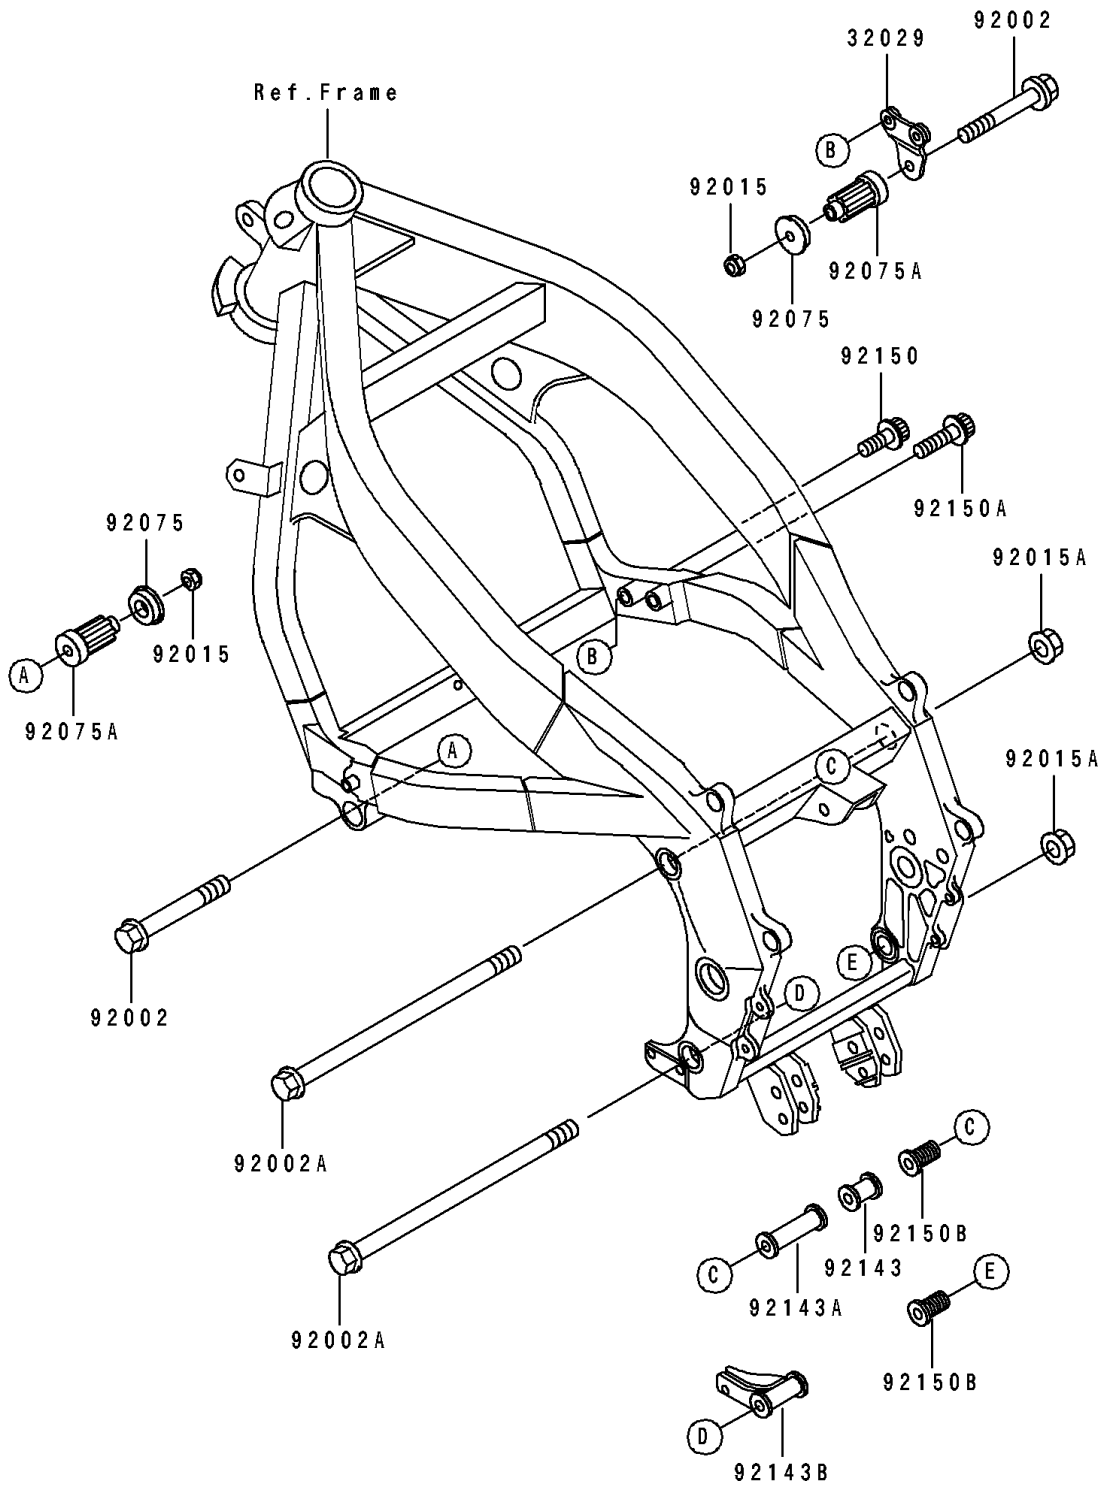

1991 Ninja® ZX™-6 PARTS DIAGRAM

Frame Fitting

F 2131

1991 Ninja® ZX™-6 PARTS LIST

Frame Fitting

ITEM NAME	PART NUMBER	QUANTITY
BRACKET-ENGINE,FR,RH (Ref # 32029)	32029-1713	1
BOLT,FLANGED,10X87 (Ref # 92002)	92002-1298	1
BOLT,FLANGED,10X280 (Ref # 92002A)	92002-1530	1
NUT,LOCK,10MM,BLACK (Ref # 92015)	92015-1189	1
NUT,FLANGED,10MM (Ref # 92015A)	92015-1428	1
DAMPER,ENGINE MOUNT,SIDE (Ref # 92075)	92075-1274	1
DAMPER,ENGINE MOUNT,MAIN (Ref # 92075A)	92075-1739	1
COLLAR,L=34 (Ref # 92143)	92143-1276	1
COLLAR,L=72.5 (Ref # 92143A)	92143-1421	1
COLLAR,ENGINE MOUNT (Ref # 92143B)	92143-1439	1
BOLT,SOCKET,8X20 (Ref # 92150)	92150-1155	1
BOLT,SOCKET,8X30 (Ref # 92150A)	92150-1156	1
BOLT,20X30 (Ref # 92150B)	92150-1264	1