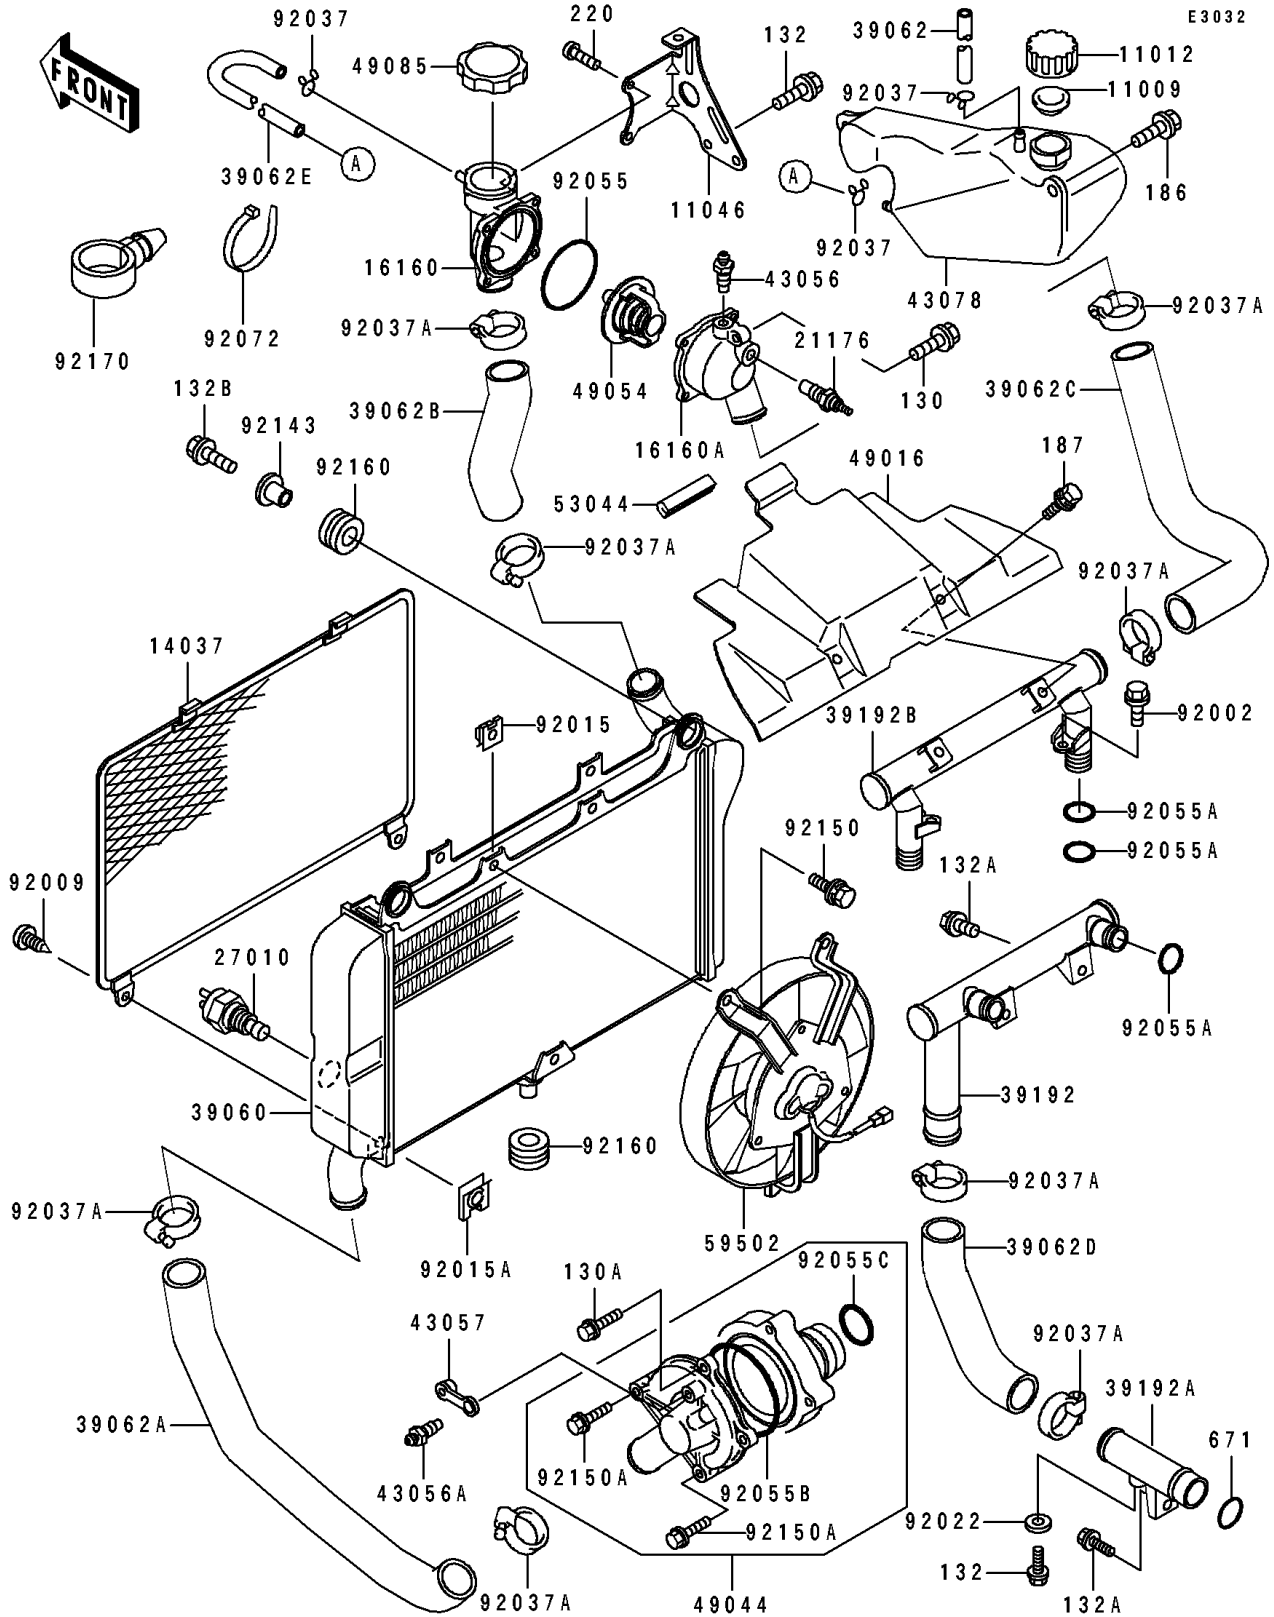

1993 Ninja® ZX™ -6 PARTS DIAGRAM

Radiator