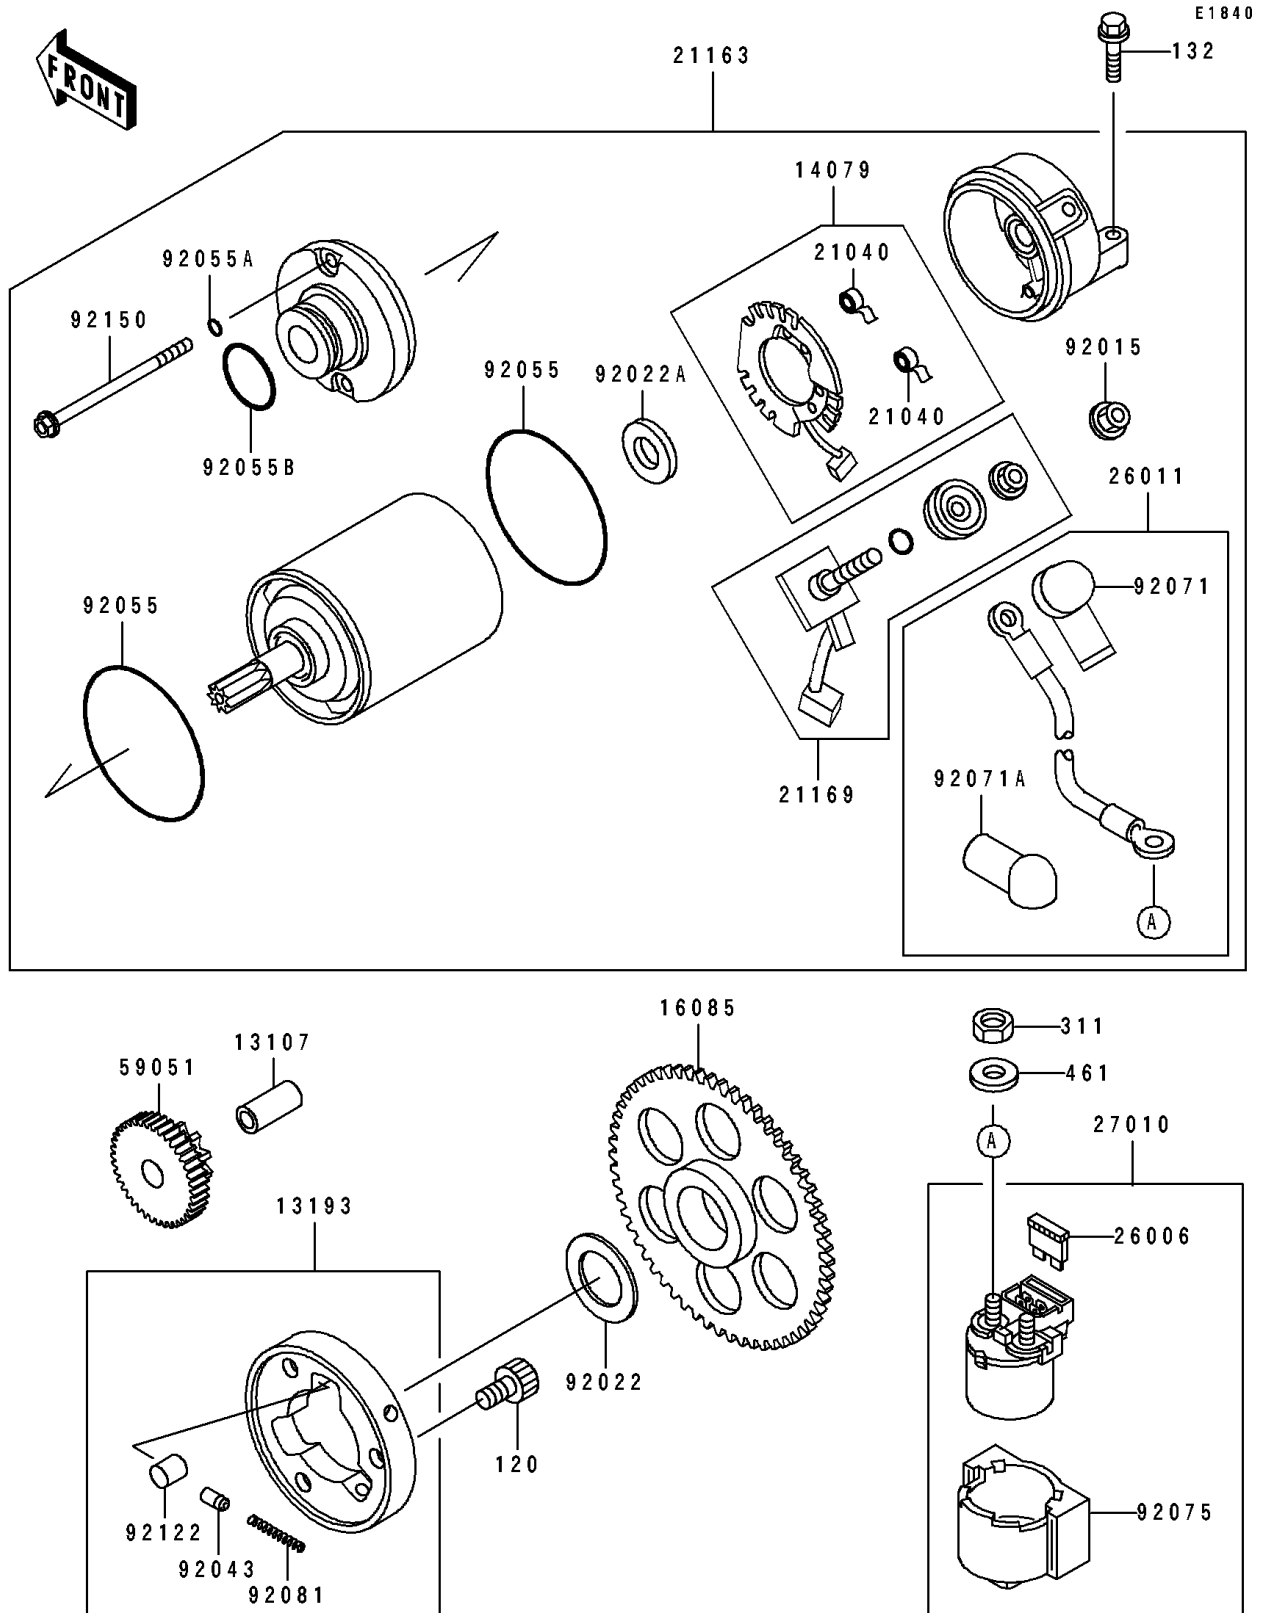

1993 Ninja® ZX™ -6 PARTS DIAGRAM

Starter Motor

1993 Ninja® ZX™ -6 PARTS LIST

Starter Motor

ITEM NAME	PART NUMBER	QUANTITY
SHAFT,7.8X12X26.5 (Ref # 13107)	13107-1176	1
CLUTCH-ASSY-ONEWAY (Ref # 13193)	13193-1002	1
HOLDER-ASSY,CARBON BRUSH (Ref # 14079)	14079-1082	1
GEAR,ONEWAY CLUTCH (Ref # 16085)	16085-1224	1
SPRING-BRUSH (Ref # 21040)	21040-1051	2
STARTER-ELECTRIC (Ref # 21163)	21163-1154	1
TERMINAL,STARTER (Ref # 21169)	21169-1058	1
FUSE,30A-G (Ref # 26006)	26006-1006	1
WIRE-LEAD,STARTER MOTOR (Ref # 26011)	26011-1473	1
SWITCH,MAGNETIC (Ref # 27010)	27010-1213	1
GEAR-SPUR,IDLE (Ref # 59051)	59051-1232	1
NUT (Ref # 92015)	92015-1623	1
WASHER,25.5X38X1 (Ref # 92022)	92022-145	1
WASHER (Ref # 92022A)	92022-2200	1
PIN (Ref # 92043)	92043-132	3
RING-O,62MM (Ref # 92055)	92055-1260	2
RING-O,4.5MM (Ref # 92055A)	92055-1261	2
RING-O,24.4MM (Ref # 92055B)	92055-1262	1
GROMMET,STARTER TERMINAL (Ref # 92071)	92071-1120	1
GROMMET,TERMINAL (Ref # 92071A)	92071-1121	1
DAMPER,MAGNETIC SWITCH (Ref # 92075)	92075-1863	1
SPRING,COIL (Ref # 92081)	92081-159	3
ROLLER (Ref # 92122)	92122-006	3
BOLT (Ref # 92150)	92150-1237	2
BOLT-SOCKET,8X14 (Ref # 120)	120P0814	3
BOLT-FLANGED-SMALL (Ref # 132)	132G0625	2
NUT-HEX,6MM (Ref # 311)	311B0600	2
WASHER-SPRING,6MM (Ref # 461)	461F0600	2