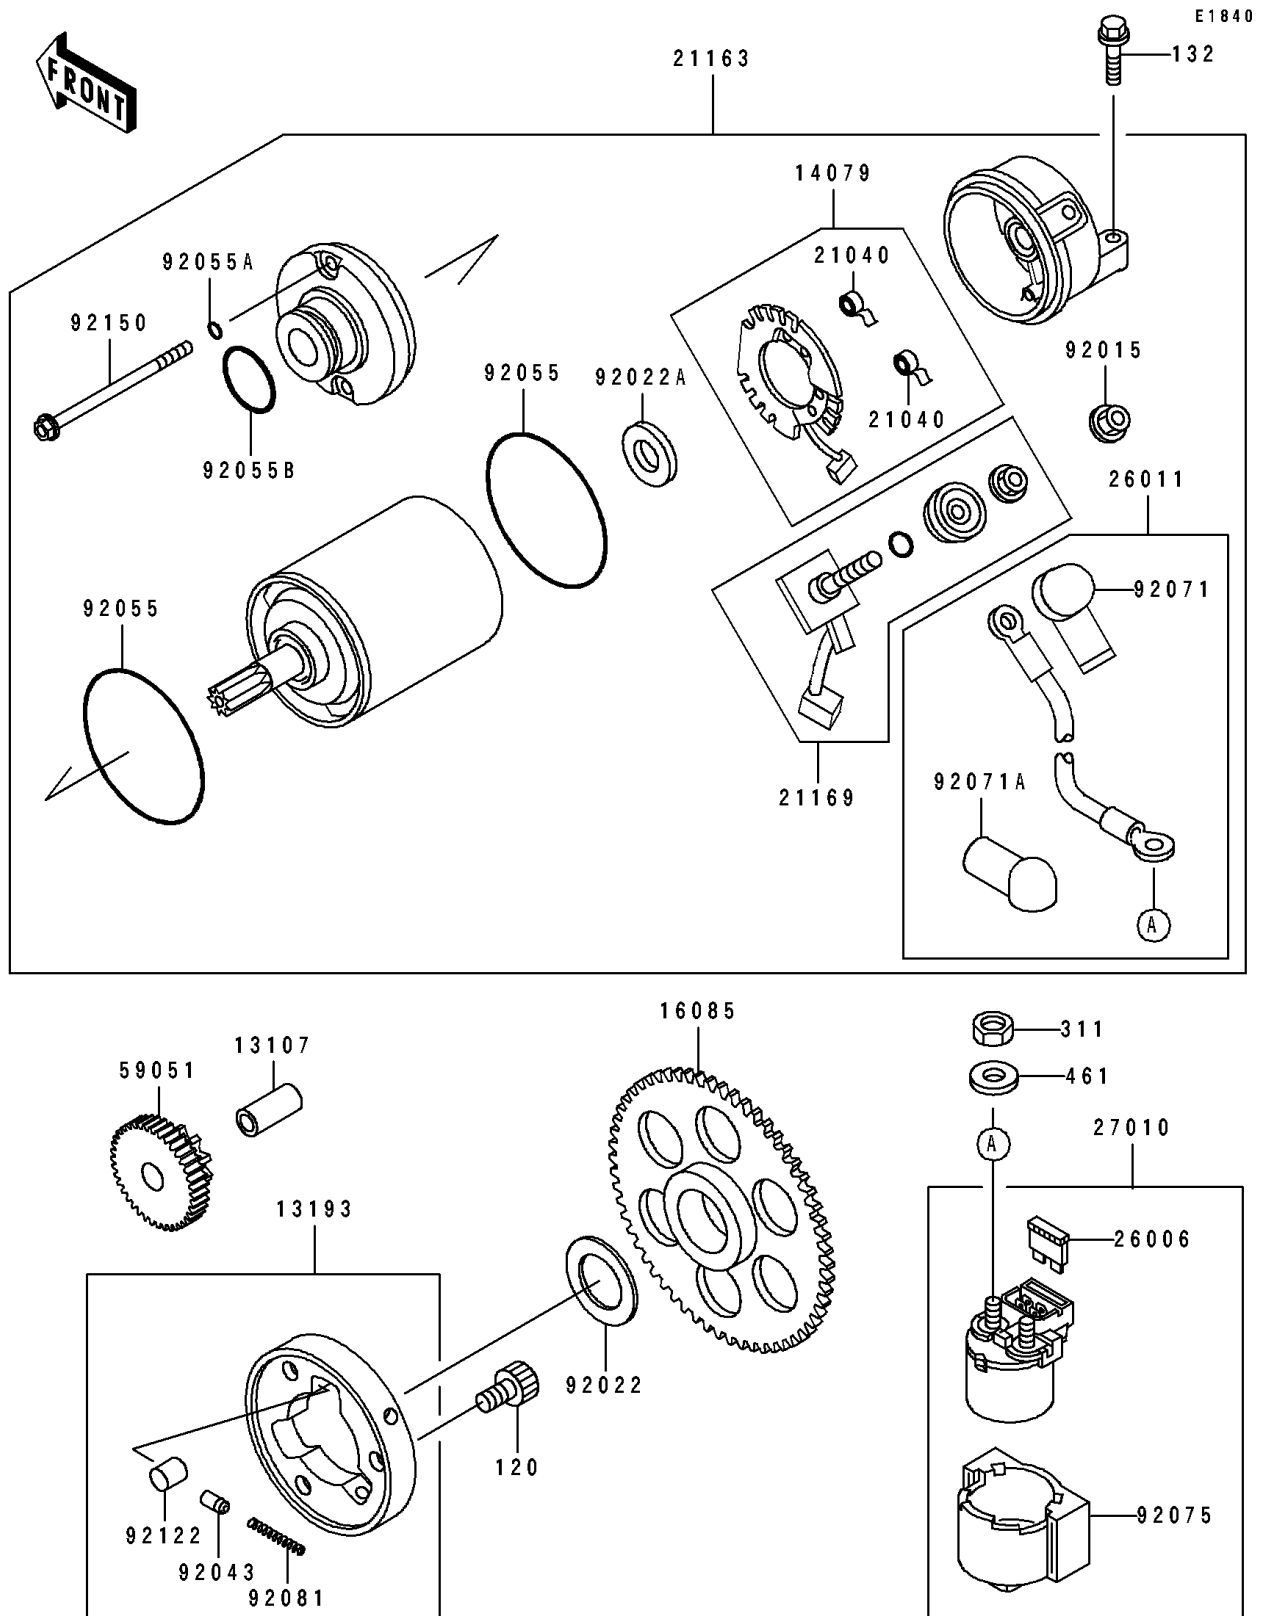

1991 Ninja® ZX™-6 PARTS DIAGRAM

Starter Motor

1991 Ninja® ZX™-6 PARTS LIST

Starter Motor

ITEM NAME	PART NUMBER	QUANTITY
SHAFT,7.8X12X26.5 (Ref # 13107)	13107-1176	1
CLUTCH-ASSY-ONEWAY (Ref # 13193)	13193-1002	1
HOLDER-ASSY,CARBON BRUSH (Ref # 14079)	14079-1082	1
GEAR,ONEWAY CLUTCH (Ref # 16085)	16085-1224	1
SPRING-BRUSH (Ref # 21040)	21040-1051	1
STARTER-ELECTRIC (Ref # 21163)	21163-1154	1
TERMINAL,STARTER (Ref # 21169)	21169-1058	1
FUSE,30A-G (Ref # 26006)	26006-1006	1
WIRE-LEAD,STARTER MOTOR (Ref # 26011)	26011-1473	1
SWITCH,MAGNETIC (Ref # 27010)	27010-1213	1
GEAR-SPUR,IDLE (Ref # 59051)	59051-1232	1
NUT (Ref # 92015)	92015-1623	1
WASHER,25.5X38X1 (Ref # 92022)	92022-145	1
WASHER (Ref # 92022A)	92022-2200	1
PIN (Ref # 92043)	92043-132	1
RING-O,62MM (Ref # 92055)	92055-1260	1
RING-O,4.5MM (Ref # 92055A)	92055-1261	1
RING-O,24.4MM (Ref # 92055B)	92055-1262	1
GROMMET,STARTER TERMINAL (Ref # 92071)	92071-1120	1
GROMMET,TERMINAL (Ref # 92071A)	92071-1121	1
DAMPER,MAGNETIC SWITCH (Ref # 92075)	92075-1863	1
SPRING,COIL (Ref # 92081)	92081-159	1
ROLLER (Ref # 92122)	92122-006	1
BOLT (Ref # 92150)	92150-1237	1
BOLT-SOCKET,8X14 (Ref # 120)	120P0814	1
BOLT-FLANGED-SMALL (Ref # 132)	132G0625	1
NUT-HEX,6MM (Ref # 311)	311B0600	1
WASHER-SPRING,6MM (Ref # 461)	461F0600	1