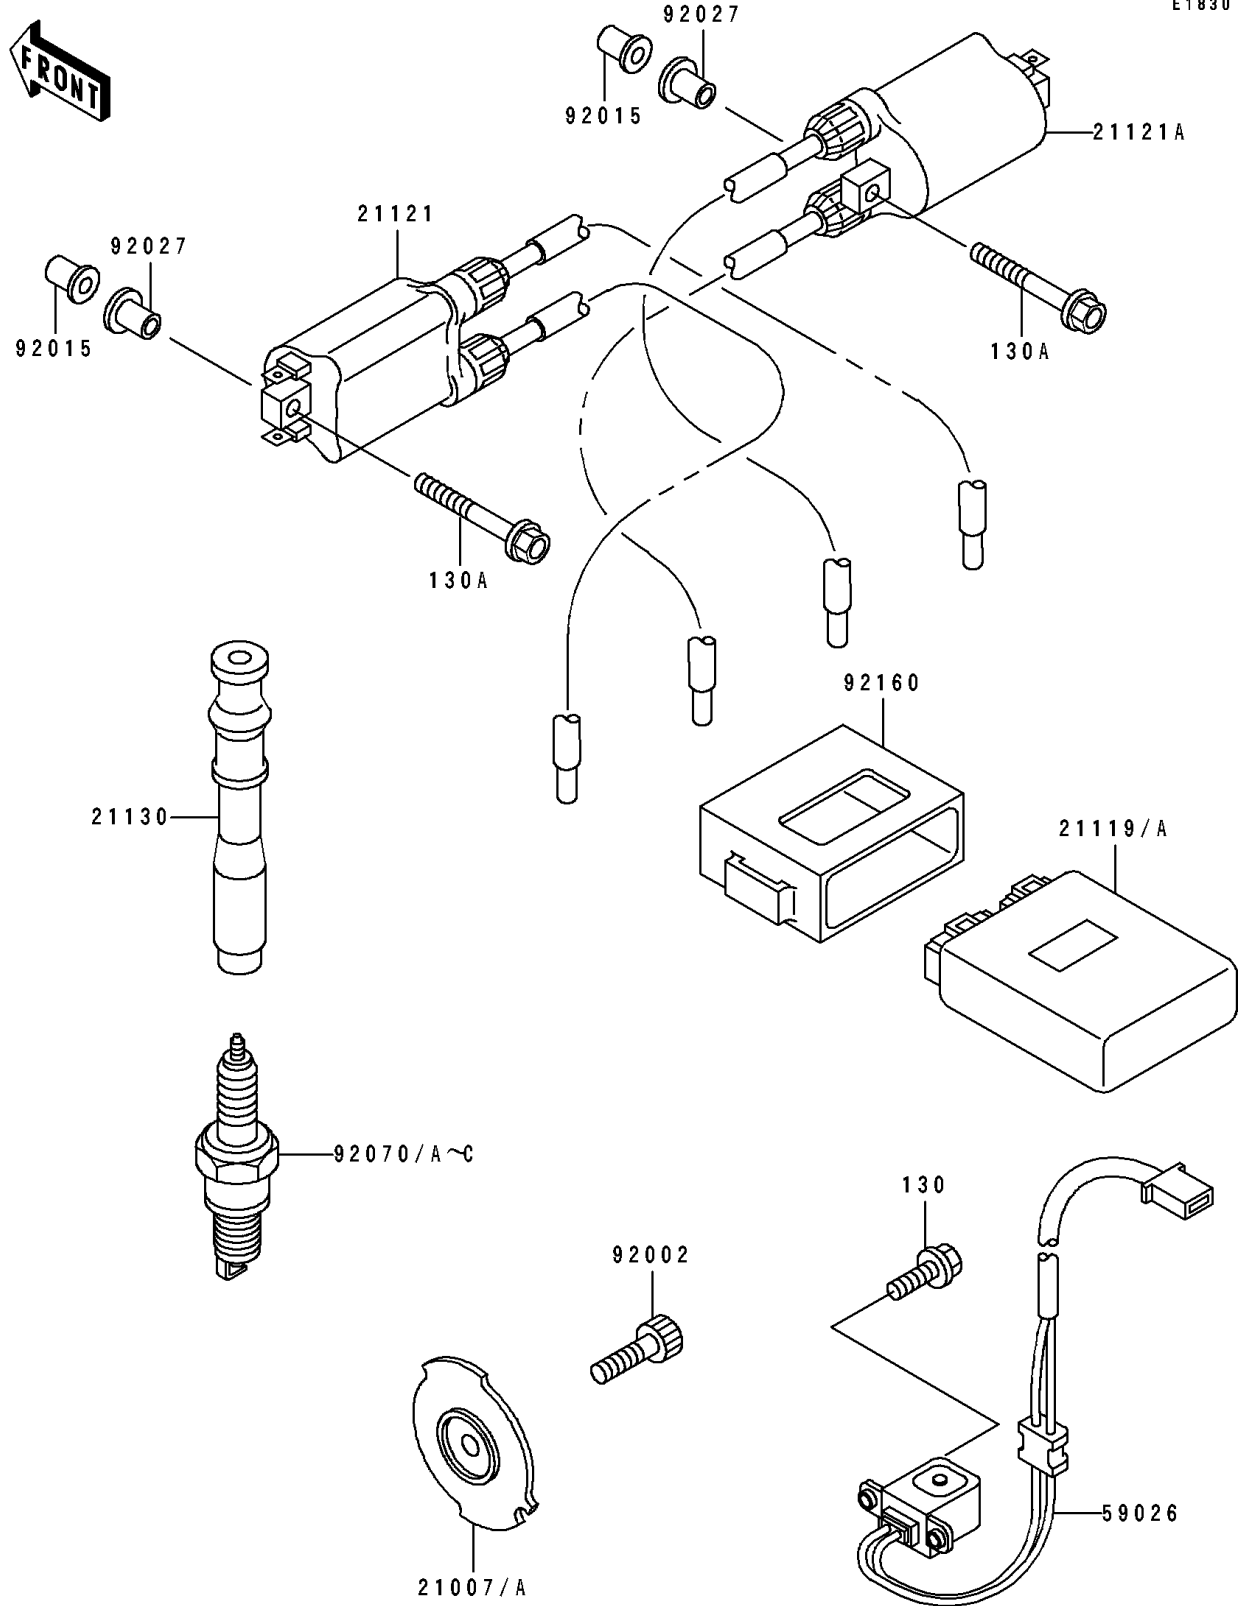

# 1993 Ninja® ZX™ -6 PARTS DIAGRAM

Ignition Coil

E1830

# 1993 Ninja® ZX™ -6 PARTS LIST

## Ignition Coil

ITEM NAME	PART NUMBER	QUANTITY
ROTOR,PULSING (Ref # 21007)	21007-1205	1
ROTOR,PULSING (Ref # 21007A)	21007-1209	1
IGNITER (Ref # 21119)	21119-1285	1
IGNITER (Ref # 21119A)	21119-1288	1
COIL-IGNITION,#1&#4 (Ref # 21121)	21121-1184	1
COIL-IGNITION,#2&#3 (Ref # 21121A)	21121-1185	1
CAP-SPARK PLUG (Ref # 21130)	21130-1065	4
COIL-PULSING (Ref # 59026)	59026-1100	1
BOLT,SOCKET,8X25 (Ref # 92002)	92002-1442	1
NUT (Ref # 92015)	92015-1700	4
COLLAR,L=21 (Ref # 92027)	92027-195	4
PLUG-SPARK,C9E(NGK) (Ref # 92070)	92070-1142	4
PLUG-SPARK,U27ES-N(ND) (Ref # 92070B)		4
DAMPER,IGNITER (Ref # 92160)	92160-1223	1
BOLT-FLANGED (Ref # 130)	130G0512	2
BOLT-FLANGED,6X45 (Ref # 130A)	130G0645	4