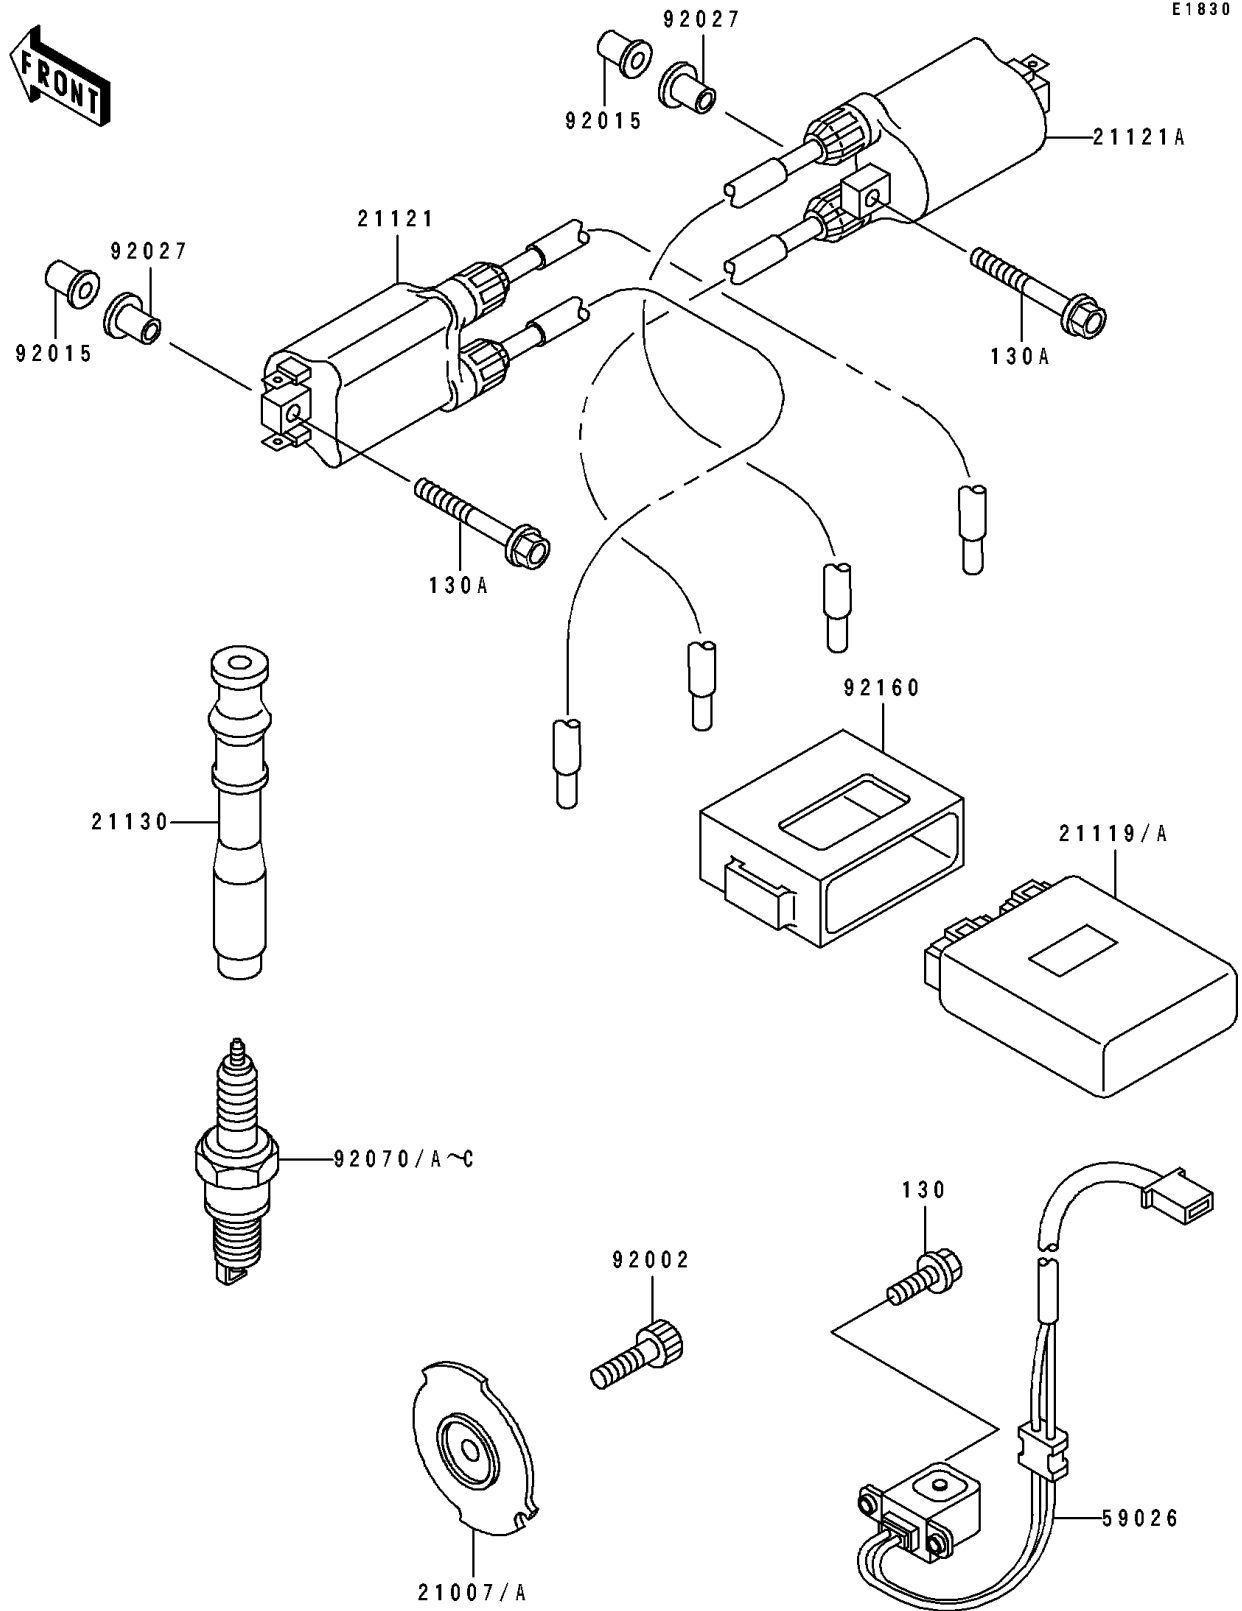

1992 Ninja® ZX™-6 PARTS DIAGRAM

Ignition Coil

E1830

1992 Ninja® ZX™-6 PARTS LIST

Ignition Coil

ITEM NAME	PART NUMBER	QUANTITY
ROTOR,PULSING (Ref # 21007)	21007-1205	1
ROTOR,PULSING (Ref # 21007A)	21007-1209	1
IGNITER (Ref # 21119)	21119-1285	1
IGNITER (Ref # 21119A)	21119-1288	1
COIL-IGNITION,#1 (Ref # 21121)	21121-1184	1
COIL-IGNITION,#2 (Ref # 21121A)	21121-1185	1
CAP-SPARK PLUG (Ref # 21130)	21130-1065	1
COIL-PULSING (Ref # 59026)	59026-1100	1
BOLT,SOCKET,8X25 (Ref # 92002)	92002-1442	1
NUT (Ref # 92015)	92015-1700	1
COLLAR,L=21 (Ref # 92027)	92027-195	1
PLUG-SPARK,C9E(NGK) (Ref # 92070)	92070-1142	1
PLUG-SPARK,CR9E(NGK) (Ref # 92070A)	92070-1143	1
PLUG-SPARK,U27ES-N(ND) (Ref # 92070B)		2
DAMPER,IGNITER (Ref # 92160)	92160-1223	1
BOLT-FLANGED (Ref # 130)	130G0512	1
BOLT-FLANGED,6X45 (Ref # 130A)	130G0645	1