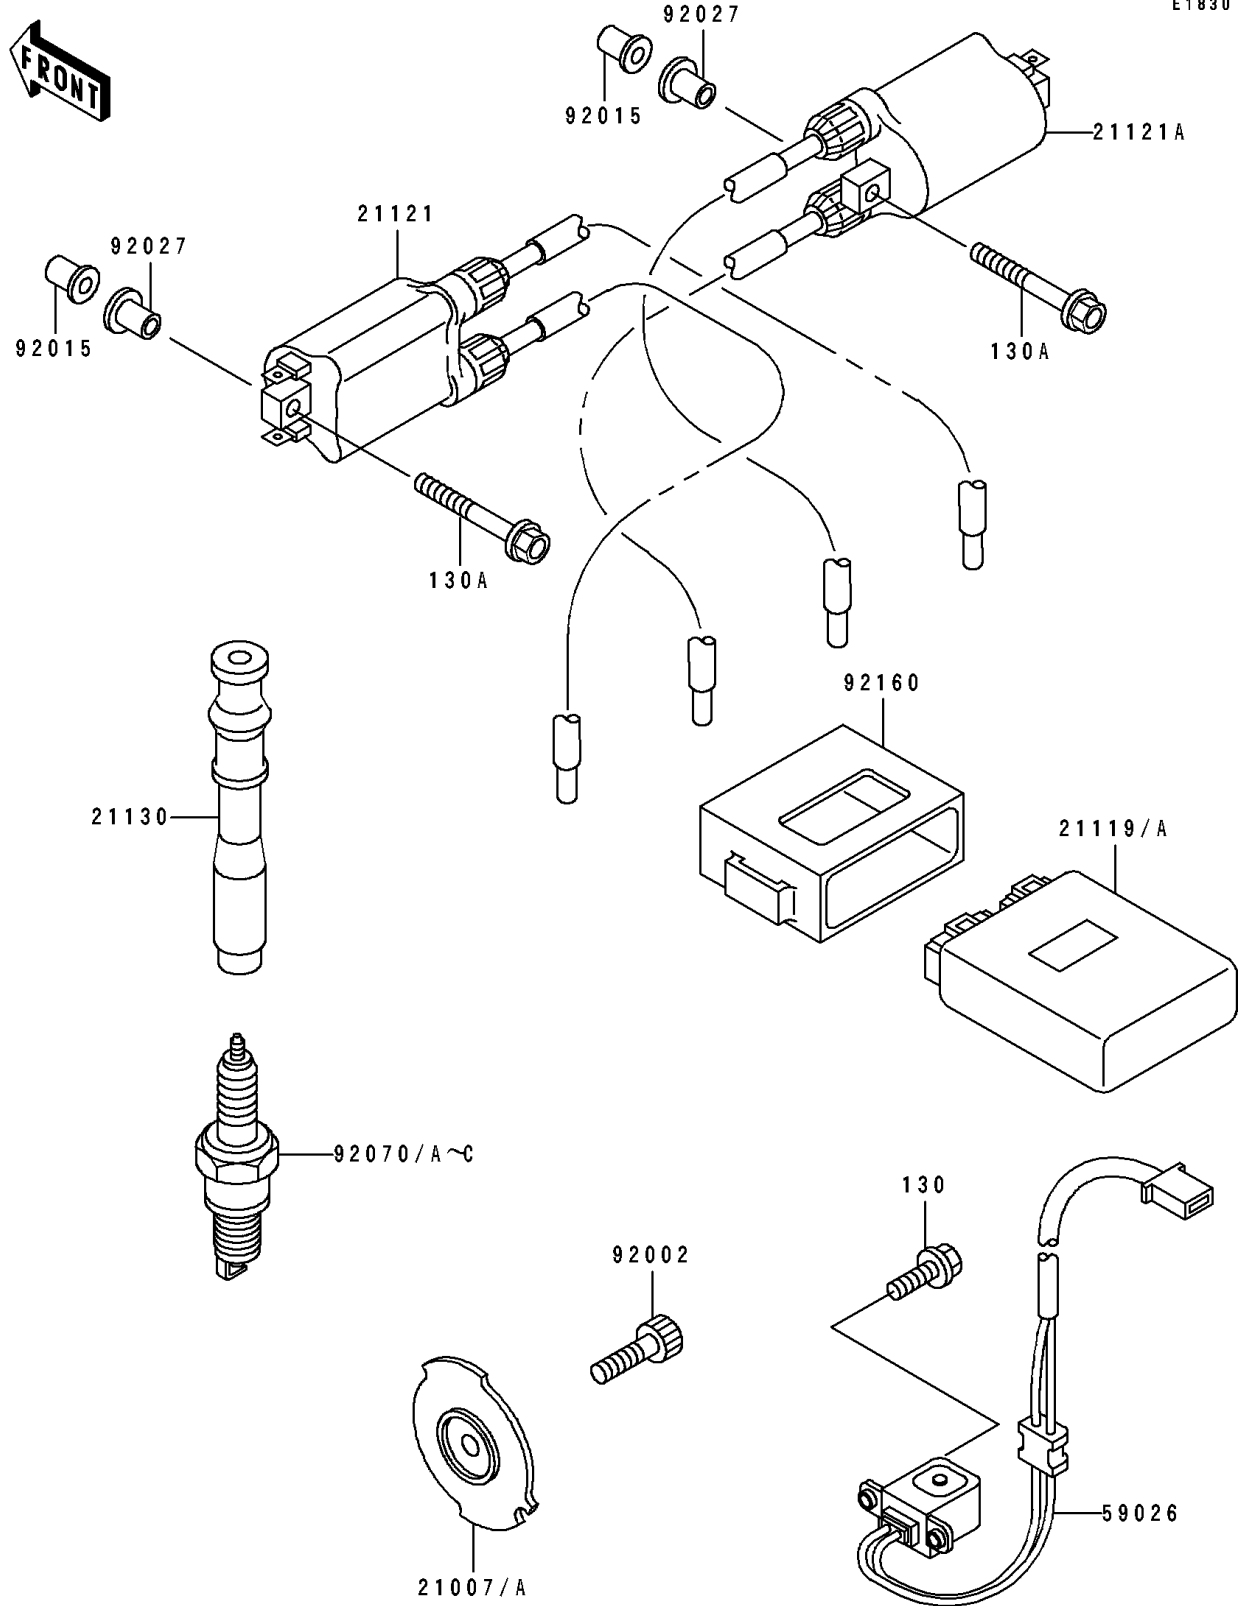

## 1991 Ninja® ZX™-6 PARTS DIAGRAM

Ignition Coil

E1830

## 1991 Ninja® ZX™-6 PARTS LIST

### Ignition Coil

ITEM NAME	PART NUMBER	QUANTITY
ROTOR,PULSING (Ref # 21007)	21007-1205	1
ROTOR,PULSING (Ref # 21007A)	21007-1209	1
IGNITER (Ref # 21119)	21119-1285	1
IGNITER (Ref # 21119A)	21119-1288	1
COIL-IGNITION,#1&#4 (Ref # 21121)	21121-1184	1
COIL-IGNITION,#2&#3 (Ref # 21121A)	21121-1185	1
CAP-SPARK PLUG (Ref # 21130)	21130-1065	1
COIL-PULSING (Ref # 59026)	59026-1100	1
BOLT,SOCKET,8X25 (Ref # 92002)	92002-1442	1
NUT (Ref # 92015)	92015-1700	1
COLLAR,L=21 (Ref # 92027)	92027-195	1
PLUG-SPARK,C9E(NGK) (Ref # 92070)	92070-1142	1
PLUG-SPARK,CR9E(NGK) (Ref # 92070A)	92070-1143	1
PLUG-SPARK,U27ES-N(ND) (Ref # 92070B)		2
DAMPER,IGNITER (Ref # 92160)	92160-1223	1
BOLT-FLANGED (Ref # 130)	130G0512	1
BOLT-FLANGED,6X45 (Ref # 130A)	130G0645	1