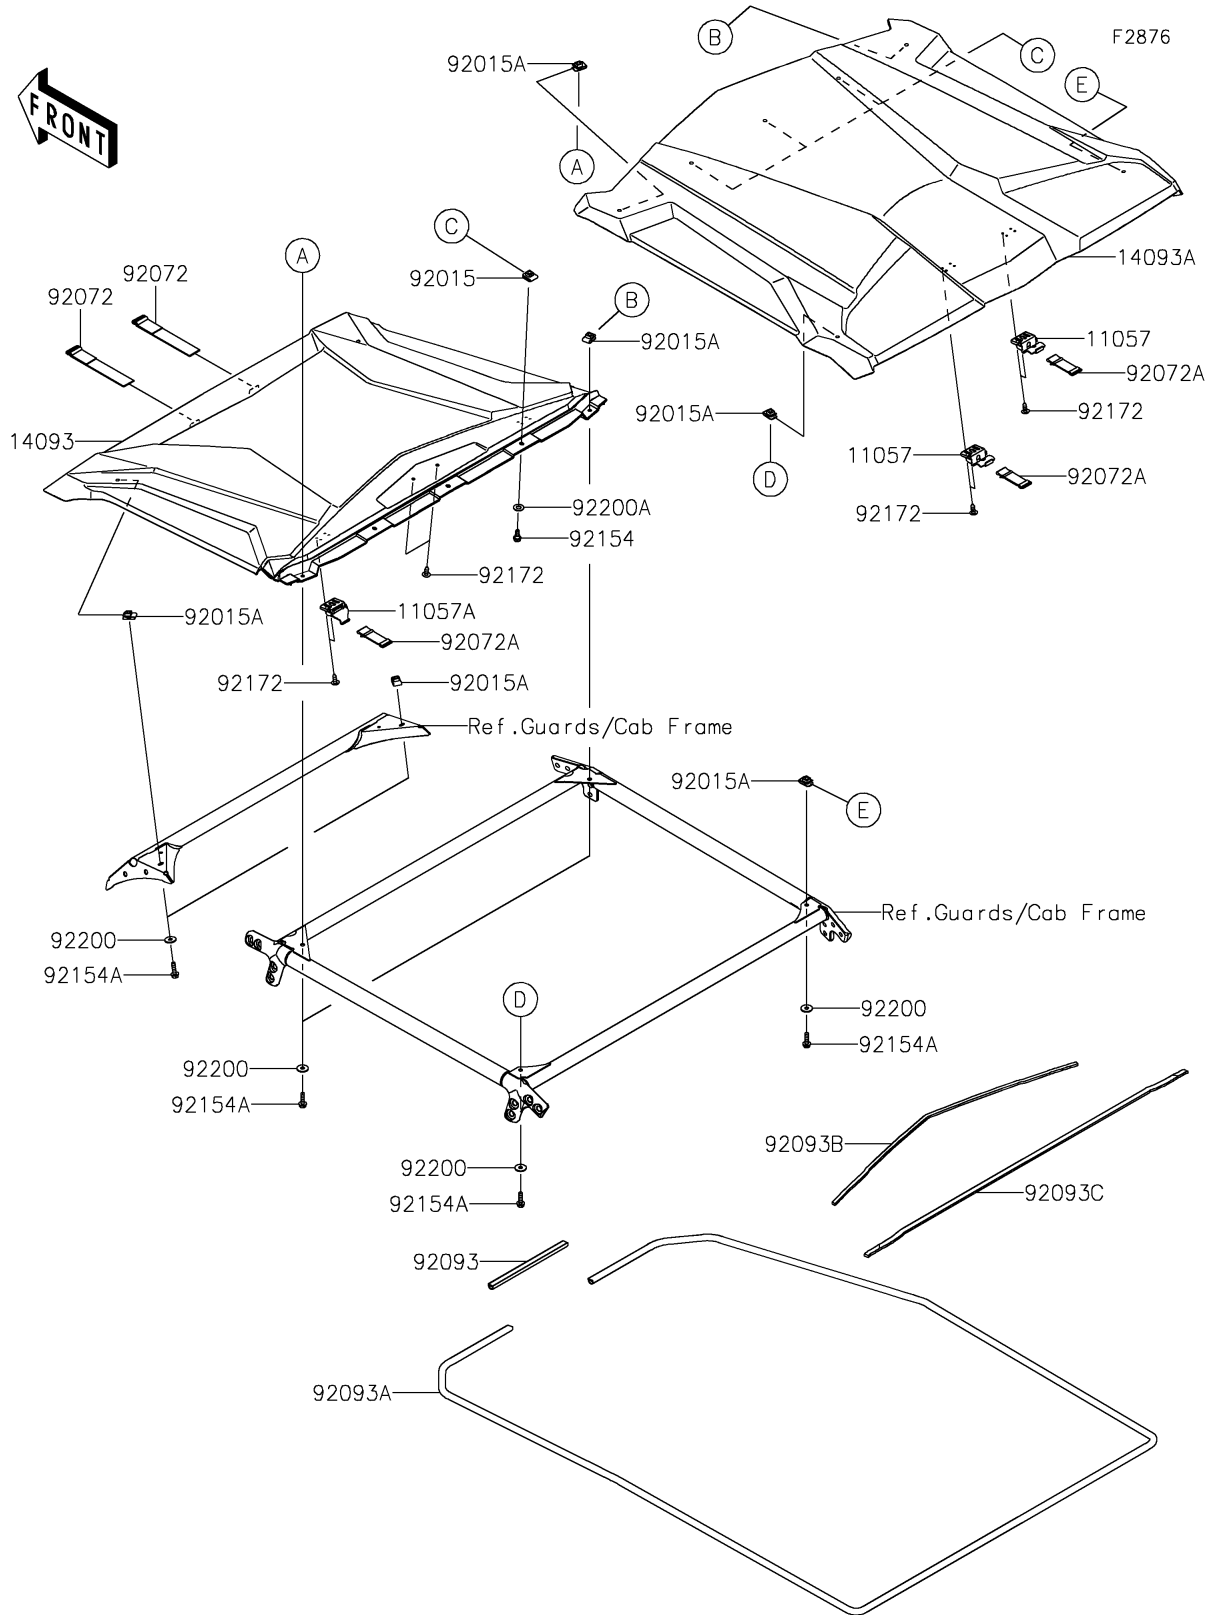

2023 Teryx KRX® 4 1000 eS Special Edition PARTS DIAGRAM

Sun Top

2023 Teryx KRX® 4 1000 eS Special Edition PARTS LIST

Sun Top

ITEM NAME	PART NUMBER	QUANTITY
BRACKET (Ref # 11057)	11057-3701	2
BRACKET (Ref # 11057A)	11057-7866	2
COVER,ROOF,FR (Ref # 14093)	14093-1271	1
COVER,ROOF,RR (Ref # 14093A)	14093-1272	1
NUT,CLAMP,6MM (Ref # 92015)	92015-1531	3
NUT,6MM (Ref # 92015A)	92015-1602	6
BAND (Ref # 92072)	92072-0871	2
BAND,TOOL (Ref # 92072A)	92072-1176	4
SEAL (Ref # 92093)	92093-0767	1
SEAL (Ref # 92093A)	92093-0768	1
SEAL (Ref # 92093B)	92093-0769	1
SEAL (Ref # 92093C)	92093-0770	1
BOLT,FLANGED,6X16 (Ref # 92154)	92154-0780	3
BOLT,FLANGED,6X22 (Ref # 92154A)	92154-1356	6
SCREW,6X16 (Ref # 92172)	92172-0284	18
WASHER,6.5X20X1.6 (Ref # 92200)	92200-0283	6
WASHER,8.5X18X1 (Ref # 92200A)	92200-2284	3