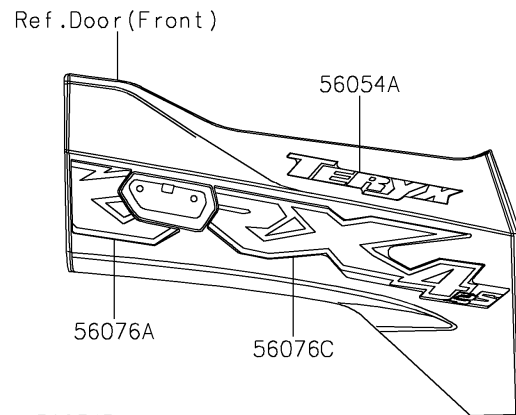

2023 Teryx KRX® 4 1000 eS Special Edition PARTS DIAGRAM

Decals(BPFNN/BPFNL)

F2861

2023 Teryx KRX® 4 1000 eS Special Edition PARTS LIST

Decals(BPFNN/BPFNL)

ITEM NAME	PART NUMBER	QUANTITY
MARK,KAWASAKI (Ref # 56054)	56054-0796	1
MARK,FR DOOR,TERYX (Ref # 56054A)	56054-3822	2
MARK,RR FENDER,KAWASAKI (Ref # 56054B)	56054-3823	2
MARK,RR DOOR,1000 (Ref # 56054C)	56054-3830	2
MARK,FR FENDER,FOX LIVEVALVE (Ref # 56054D)	56054-3881	2
PATTERN,HOOD COVER (Ref # 56076)	56076-4312	1
PATTERN,FR DOOR,RH,RR (Ref # 56076A)	56076-4315	1
PATTERN,FR DOOR,LH (Ref # 56076B)	56076-4381	1
PATTERN,FR DOOR,RH,FR (Ref # 56076C)	56076-4382	1
PATTERN,RR DOOR,LH (Ref # 56076D)	56076-4384	1
PATTERN,RR DOOR,RH (Ref # 56076E)	56076-4385	1