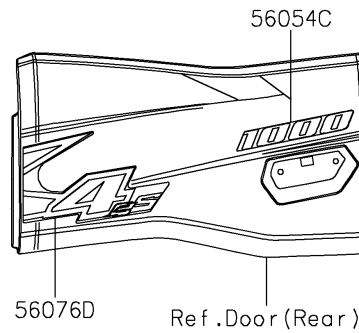

2023 Teryx KRX® 4 1000 eS Special Edition PARTS DIAGRAM

Decals(BPFNN/BPFNL)

F2861

2023 Teryx KRX® 4 1000 eS Special Edition PARTS LIST

Decals(BPFNN/BPFNL)

ITEM NAME	PART NUMBER	QUANTITY
MARK,KAWASAKI (Ref # 56054)	56054-0796	1
MARK,FR DOOR,TERYX (Ref # 56054A)	56054-3822	2
MARK,RR FENDER,KAWASAKI (Ref # 56054B)	56054-3823	2
MARK,RR DOOR,1000 (Ref # 56054C)	56054-3830	2
MARK,FR FENDER,FOX LIVEVALVE (Ref # 56054D)	56054-3881	2
PATTERN,HOOD COVER (Ref # 56076)	56076-4312	1
PATTERN,FR DOOR,RH,RR (Ref # 56076A)	56076-4315	1
PATTERN,FR DOOR,LH (Ref # 56076B)	56076-4381	1
PATTERN,FR DOOR,RH,FR (Ref # 56076C)	56076-4382	1
PATTERN,RR DOOR,LH (Ref # 56076D)	56076-4384	1
PATTERN,RR DOOR,RH (Ref # 56076E)	56076-4385	1