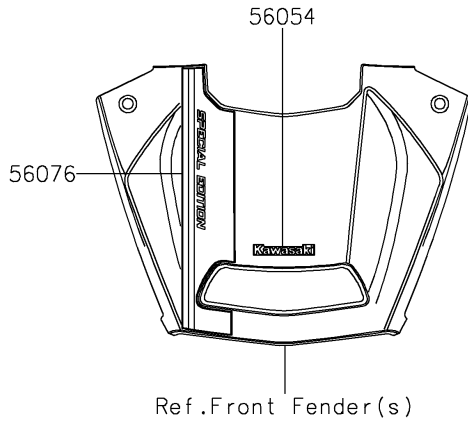

2023 Teryx KRX® 4 1000 eS Special Edition PARTS DIAGRAM

Decals(BPFNN/BPFNL)

F2861

2023 Teryx KRX® 4 1000 eS Special Edition PARTS LIST

Decals(BPFNN/BPFNL)

ITEM NAME	PART NUMBER	QUANTITY
MARK,KAWASAKI (Ref # 56054)	56054-0796	1
MARK,FR DOOR,TERYX (Ref # 56054A)	56054-3822	2
MARK,RR FENDER,KAWASAKI (Ref # 56054B)	56054-3823	2
MARK,RR DOOR,1000 (Ref # 56054C)	56054-3830	2
MARK,FR FENDER,FOX LIVEVALVE (Ref # 56054D)	56054-3881	2
PATTERN,HOOD COVER (Ref # 56076)	56076-4312	1
PATTERN,FR DOOR,RH,RR (Ref # 56076A)	56076-4315	1
PATTERN,FR DOOR,LH (Ref # 56076B)	56076-4381	1
PATTERN,FR DOOR,RH,FR (Ref # 56076C)	56076-4382	1
PATTERN,RR DOOR,LH (Ref # 56076D)	56076-4384	1
PATTERN,RR DOOR,RH (Ref # 56076E)	56076-4385	1