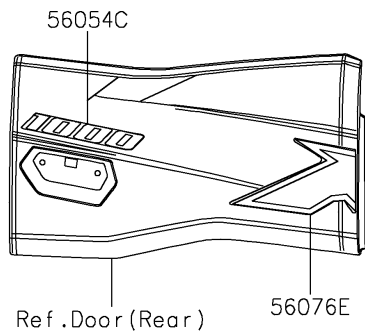

2023 Teryx KRX® 4 1000 eS Special Edition PARTS DIAGRAM

Decals(BPFNN/BPFNL)

F2861

2023 Teryx KRX® 4 1000 eS Special Edition PARTS LIST

Decals(BPFNN/BPFNL)

ITEM NAME	PART NUMBER	QUANTITY
MARK,KAWASAKI (Ref # 56054)	56054-0796	1
MARK,FR DOOR,TERYX (Ref # 56054A)	56054-3822	2
MARK,RR FENDER,KAWASAKI (Ref # 56054B)	56054-3823	2
MARK,RR DOOR,1000 (Ref # 56054C)	56054-3830	2
MARK,FR FENDER,FOX LIVEVALVE (Ref # 56054D)	56054-3881	2
PATTERN,HOOD COVER (Ref # 56076)	56076-4312	1
PATTERN,FR DOOR,RH,RR (Ref # 56076A)	56076-4315	1
PATTERN,FR DOOR,LH (Ref # 56076B)	56076-4381	1
PATTERN,FR DOOR,RH,FR (Ref # 56076C)	56076-4382	1
PATTERN,RR DOOR,LH (Ref # 56076D)	56076-4384	1
PATTERN,RR DOOR,RH (Ref # 56076E)	56076-4385	1