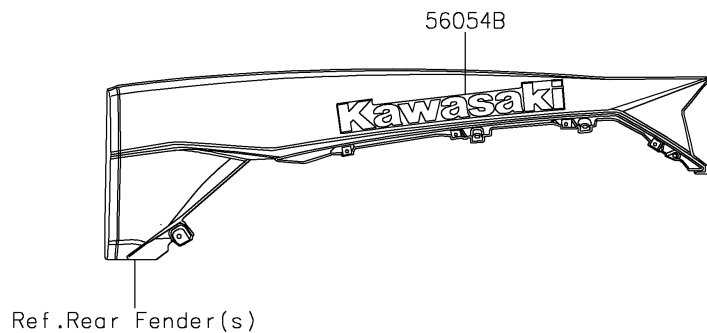

2023 Teryx KRX® 4 1000 eS Special Edition PARTS DIAGRAM

Decals(BPFNN/BPFNL)

F2861

2023 Teryx KRX® 4 1000 eS Special Edition PARTS LIST

Decals(BPFNN/BPFNL)

ITEM NAME	PART NUMBER	QUANTITY
MARK,KAWASAKI (Ref # 56054)	56054-0796	1
MARK,FR DOOR,TERYX (Ref # 56054A)	56054-3822	2
MARK,RR FENDER,KAWASAKI (Ref # 56054B)	56054-3823	2
MARK,RR DOOR,1000 (Ref # 56054C)	56054-3830	2
MARK,FR FENDER,FOX LIVEVALVE (Ref # 56054D)	56054-3881	2
PATTERN,HOOD COVER (Ref # 56076)	56076-4312	1
PATTERN,FR DOOR,RH,RR (Ref # 56076A)	56076-4315	1
PATTERN,FR DOOR,LH (Ref # 56076B)	56076-4381	1
PATTERN,FR DOOR,RH,FR (Ref # 56076C)	56076-4382	1
PATTERN,RR DOOR,LH (Ref # 56076D)	56076-4384	1
PATTERN,RR DOOR,RH (Ref # 56076E)	56076-4385	1