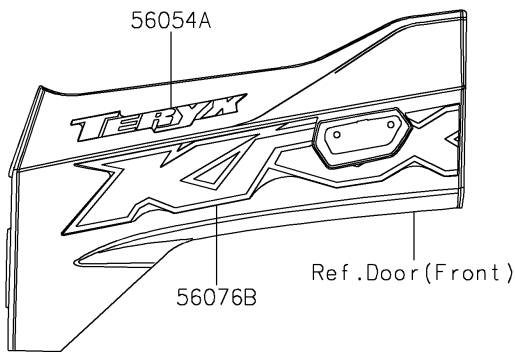

2023 Teryx KRX® 4 1000 eS Special Edition PARTS DIAGRAM

Decals(BPFNN/BPFNL)

F2861

2023 Teryx KRX® 4 1000 eS Special Edition PARTS LIST

Decals(BPFNN/BPFNL)

ITEM NAME	PART NUMBER	QUANTITY
MARK,KAWASAKI (Ref # 56054)	56054-0796	1
MARK,FR DOOR,TERYX (Ref # 56054A)	56054-3822	2
MARK,RR FENDER,KAWASAKI (Ref # 56054B)	56054-3823	2
MARK,RR DOOR,1000 (Ref # 56054C)	56054-3830	2
MARK,FR FENDER,FOX LIVEVALVE (Ref # 56054D)	56054-3881	2
PATTERN,HOOD COVER (Ref # 56076)	56076-4312	1
PATTERN,FR DOOR,RH,RR (Ref # 56076A)	56076-4315	1
PATTERN,FR DOOR,LH (Ref # 56076B)	56076-4381	1
PATTERN,FR DOOR,RH,FR (Ref # 56076C)	56076-4382	1
PATTERN,RR DOOR,LH (Ref # 56076D)	56076-4384	1
PATTERN,RR DOOR,RH (Ref # 56076E)	56076-4385	1