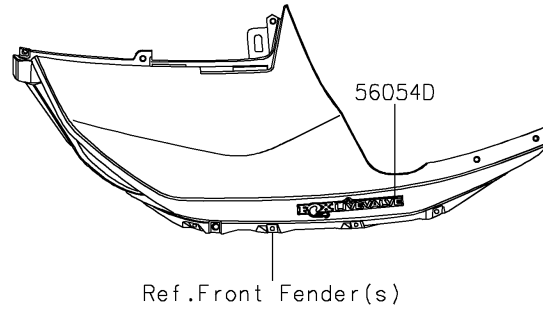

2023 Teryx KRX® 4 1000 eS Special Edition PARTS DIAGRAM

Decals(BPFNN/BPFNL)

F2861

2023 Teryx KRX® 4 1000 eS Special Edition PARTS LIST

Decals(BPFNN/BPFNL)

ITEM NAME	PART NUMBER	QUANTITY
MARK,KAWASAKI (Ref # 56054)	56054-0796	1
MARK,FR DOOR,TERYX (Ref # 56054A)	56054-3822	2
MARK,RR FENDER,KAWASAKI (Ref # 56054B)	56054-3823	2
MARK,RR DOOR,1000 (Ref # 56054C)	56054-3830	2
MARK,FR FENDER,FOX LIVEVALVE (Ref # 56054D)	56054-3881	2
PATTERN,HOOD COVER (Ref # 56076)	56076-4312	1
PATTERN,FR DOOR,RH,RR (Ref # 56076A)	56076-4315	1
PATTERN,FR DOOR,LH (Ref # 56076B)	56076-4381	1
PATTERN,FR DOOR,RH,FR (Ref # 56076C)	56076-4382	1
PATTERN,RR DOOR,LH (Ref # 56076D)	56076-4384	1
PATTERN,RR DOOR,RH (Ref # 56076E)	56076-4385	1