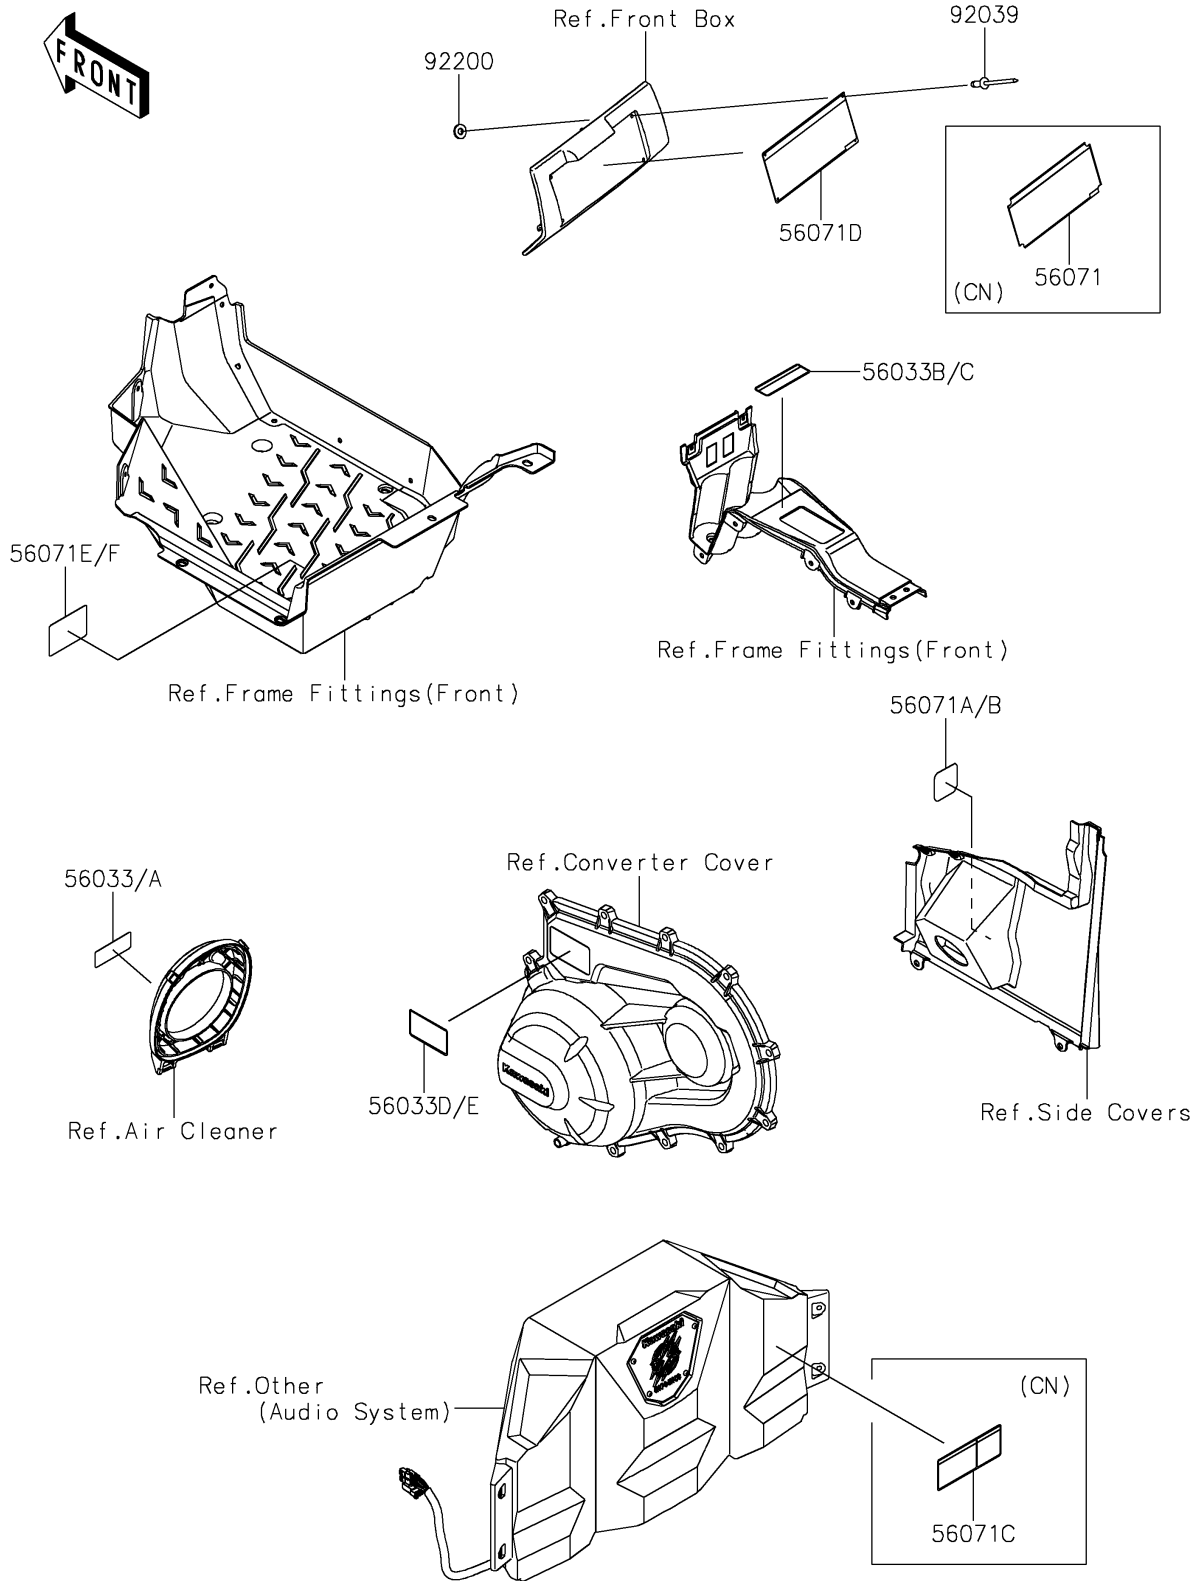

2023 Teryx KRX® 4 1000 eS Special Edition PARTS DIAGRAM

Labels

F2860

2023 Teryx KRX® 4 1000 eS Special Edition PARTS LIST

Labels

ITEM NAME	PART NUMBER	QUANTITY
LABEL-MANUAL,AIR CLEANER (Ref # 56033)	56033-0724	1
LABEL-MANUAL,AIR CLEANER (Ref # 56033A)	56033-0731	1
LABEL-MANUAL,SHIFT NOTICE (Ref # 56033B)	56033-0822	1
LABEL-MANUAL,SHIFT NOTICE (Ref # 56033C)	56033-0826	1
LABEL-MANUAL,DRIVE BELT (Ref # 56033D)	56033-0996	1
LABEL-MANUAL,DRIVE BELT (Ref # 56033E)	56033-1000	1
LABEL-WARNING,GENERAL (Ref # 56071)	56071-0501	1
LABEL-WARNING,GASOLINE (Ref # 56071A)	56071-0588	1
LABEL-WARNING,GASOLINE (Ref # 56071B)	56071-0593	1
LABEL-WARNING,CARGO BED (Ref # 56071C)	56071-0926	1
LABEL-WARNING,GENERAL (Ref # 56071D)	56071-1035	1
LABEL-WARNING,TIRE INFORMATION (Ref # 56071E)	56071-1036	1
LABEL-WARNING,TIRE INFORMATION (Ref # 56071F)	56071-1038	1
RIVET,3.2X8 (Ref # 92039)	92039-3763	4
WASHER,3.5X8X1 (Ref # 92200)	92200-1251	4