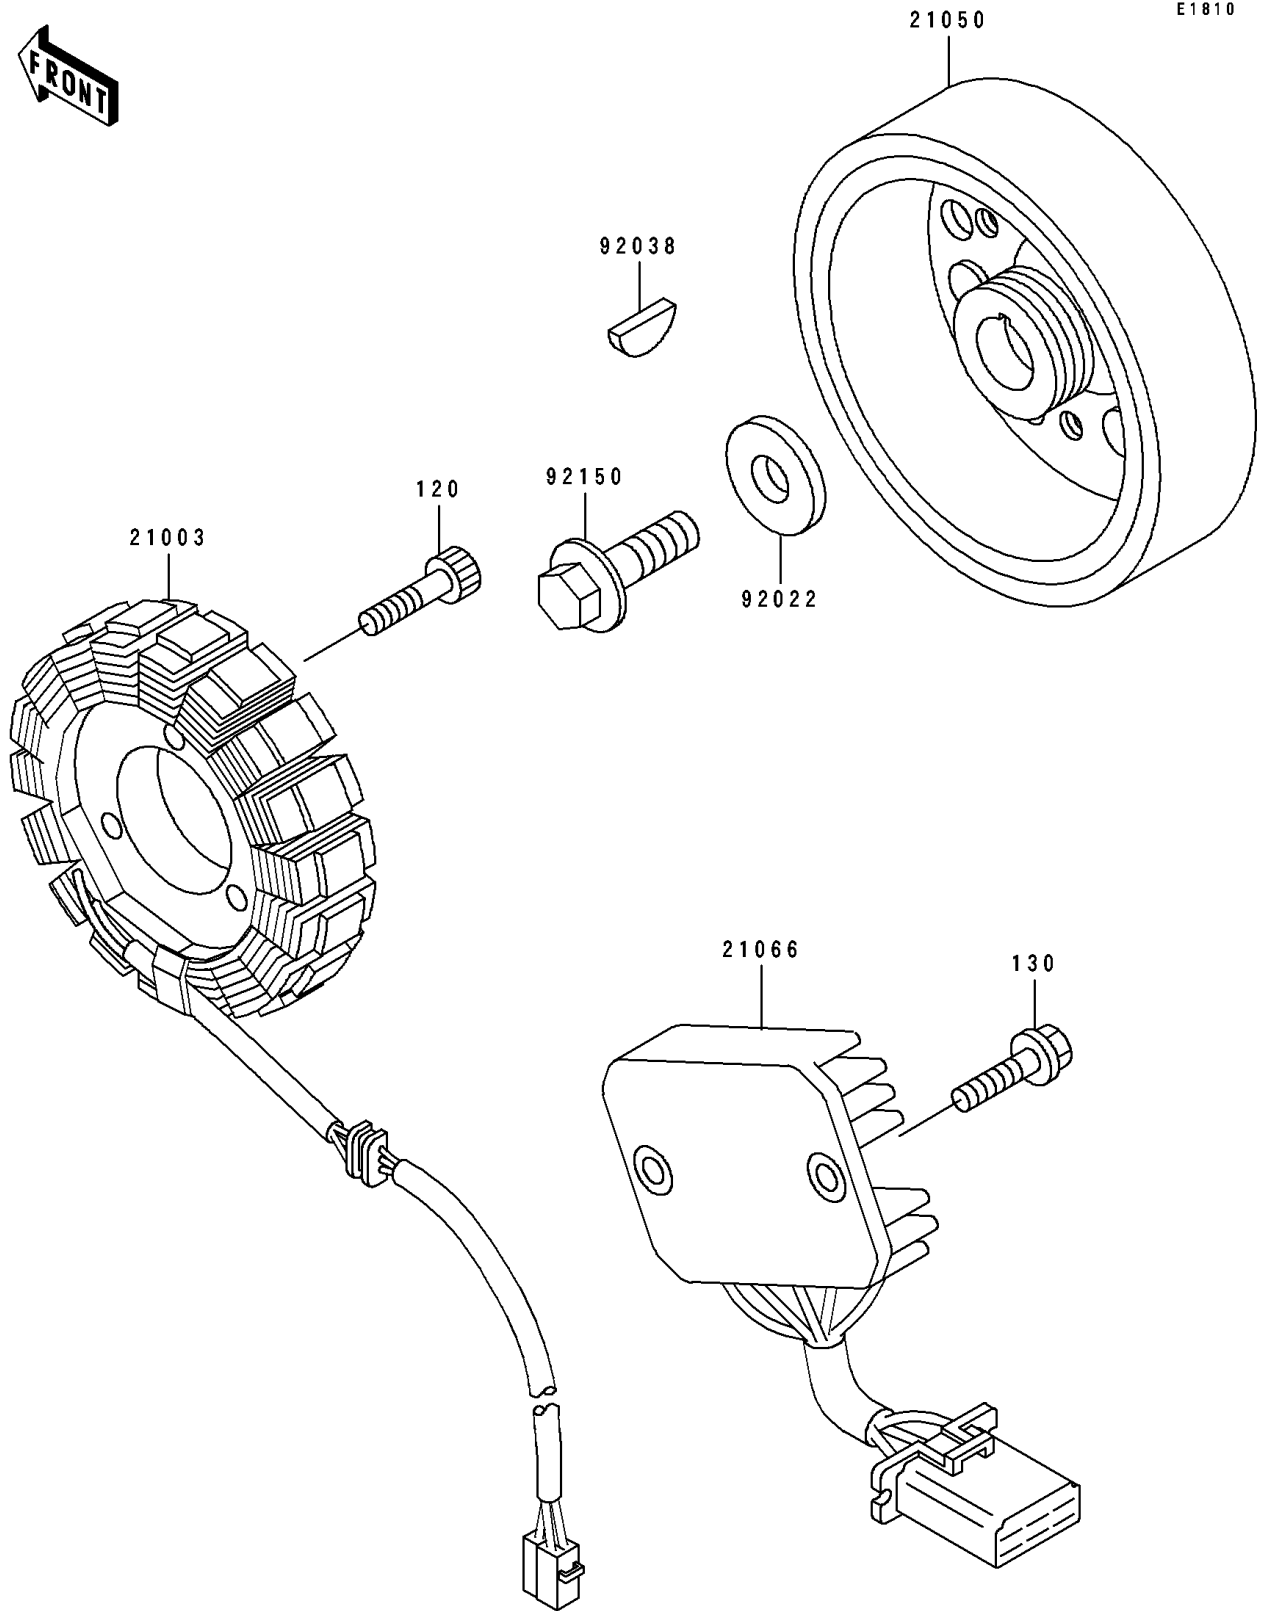

1993 Ninja® ZX™ -6 PARTS DIAGRAM

Generator

1993 Ninja® ZX™ -6 PARTS LIST

Generator

ITEM NAME	PART NUMBER	QUANTITY
STATOR (Ref # 21003)	21003-1214	1
FLYWHEEL (Ref # 21050)	21050-1146	1
REGULATOR-VOLTAGE (Ref # 21066)	21066-1083	1
WASHER,10.3X30X4 (Ref # 92022)	92022-1952	1
KEY,WOODRUFF (Ref # 92038)	92038-001	1
BOLT,10X32 (Ref # 92150)	92150-1134	1
BOLT-SOCKET,6X25 (Ref # 120)	120P0625	3
BOLT-FLANGED (Ref # 130)	130J0620	2