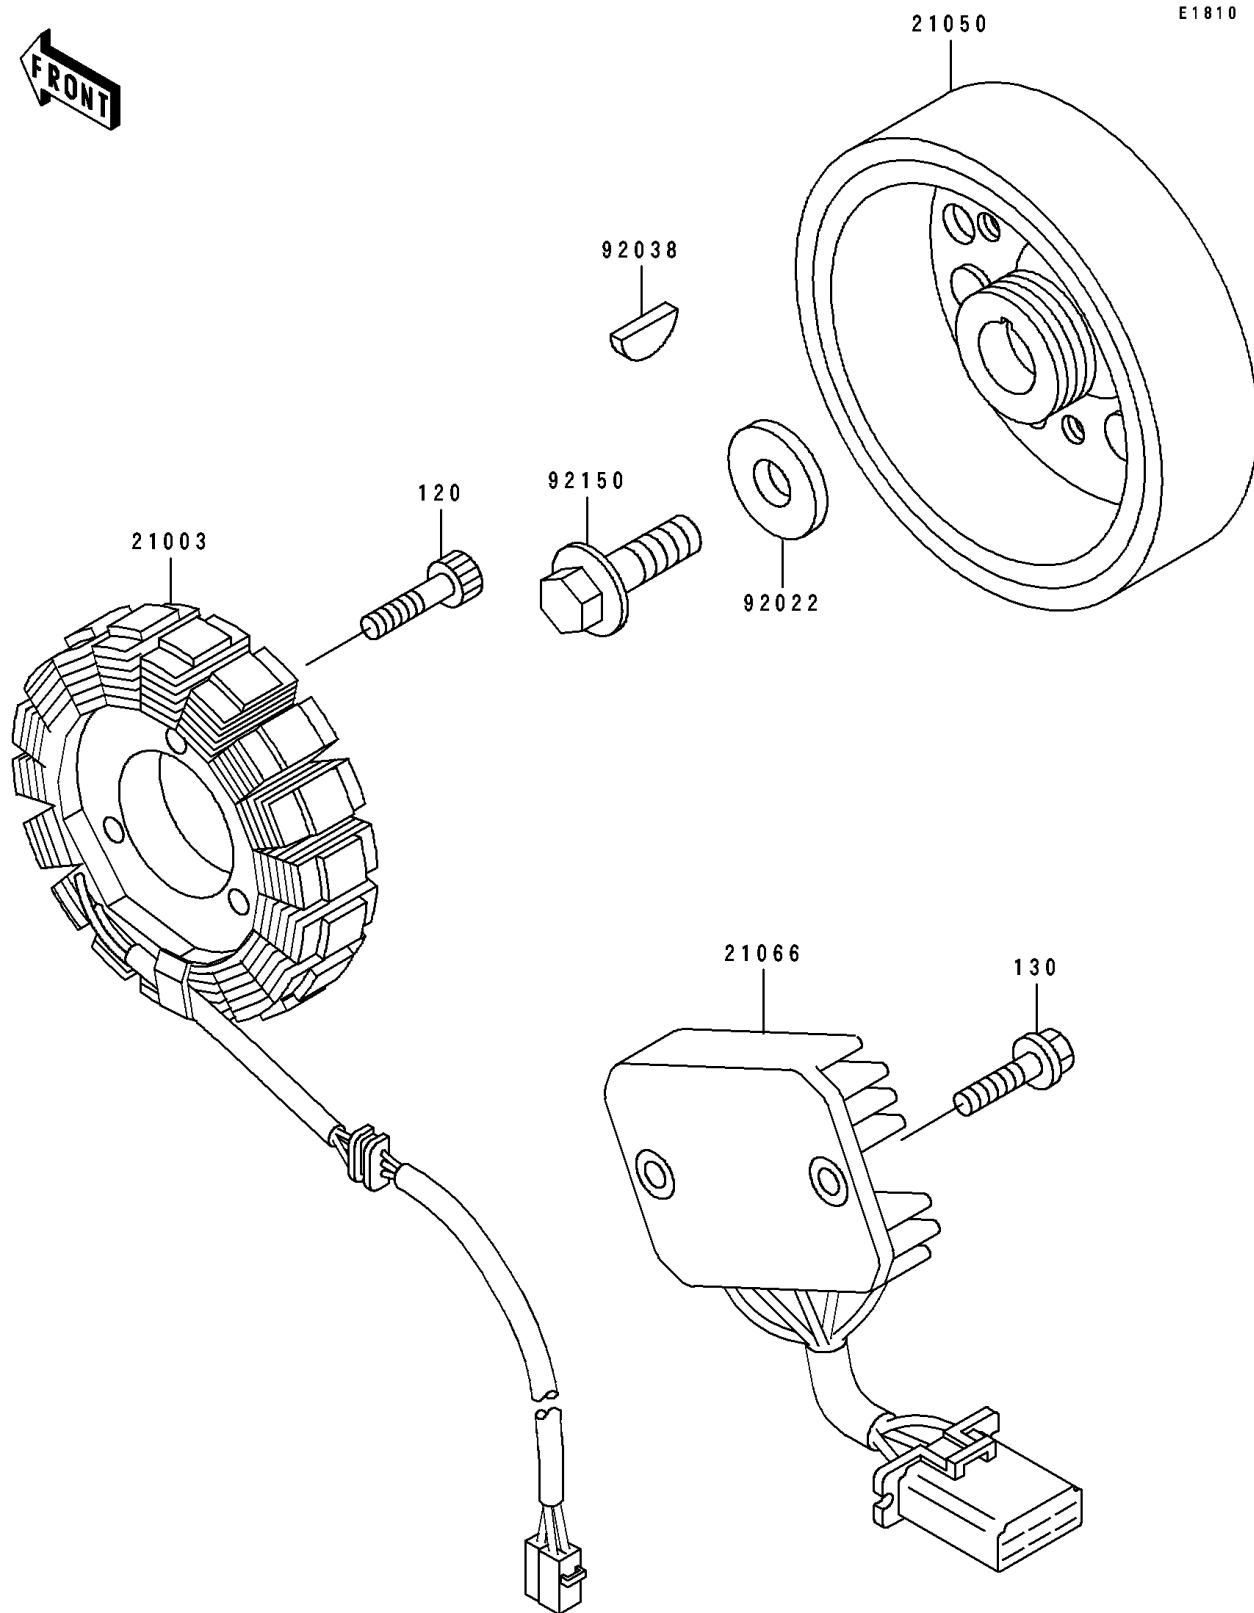

1991 Ninja® ZX™-6 PARTS DIAGRAM

Generator

1991 Ninja® ZX™-6 PARTS LIST

Generator

ITEM NAME	PART NUMBER	QUANTITY
STATOR (Ref # 21003)	21003-1214	1
FLYWHEEL (Ref # 21050)	21050-1146	1
REGULATOR-VOLTAGE (Ref # 21066)	21066-1083	1
WASHER,10.3X30X4 (Ref # 92022)	92022-1952	1
KEY,WOODRUFF (Ref # 92038)	92038-001	1
BOLT,10X32 (Ref # 92150)	92150-1134	1
BOLT-SOCKET,6X25 (Ref # 120)	120P0625	1
BOLT-FLANGED (Ref # 130)	130J0620	1