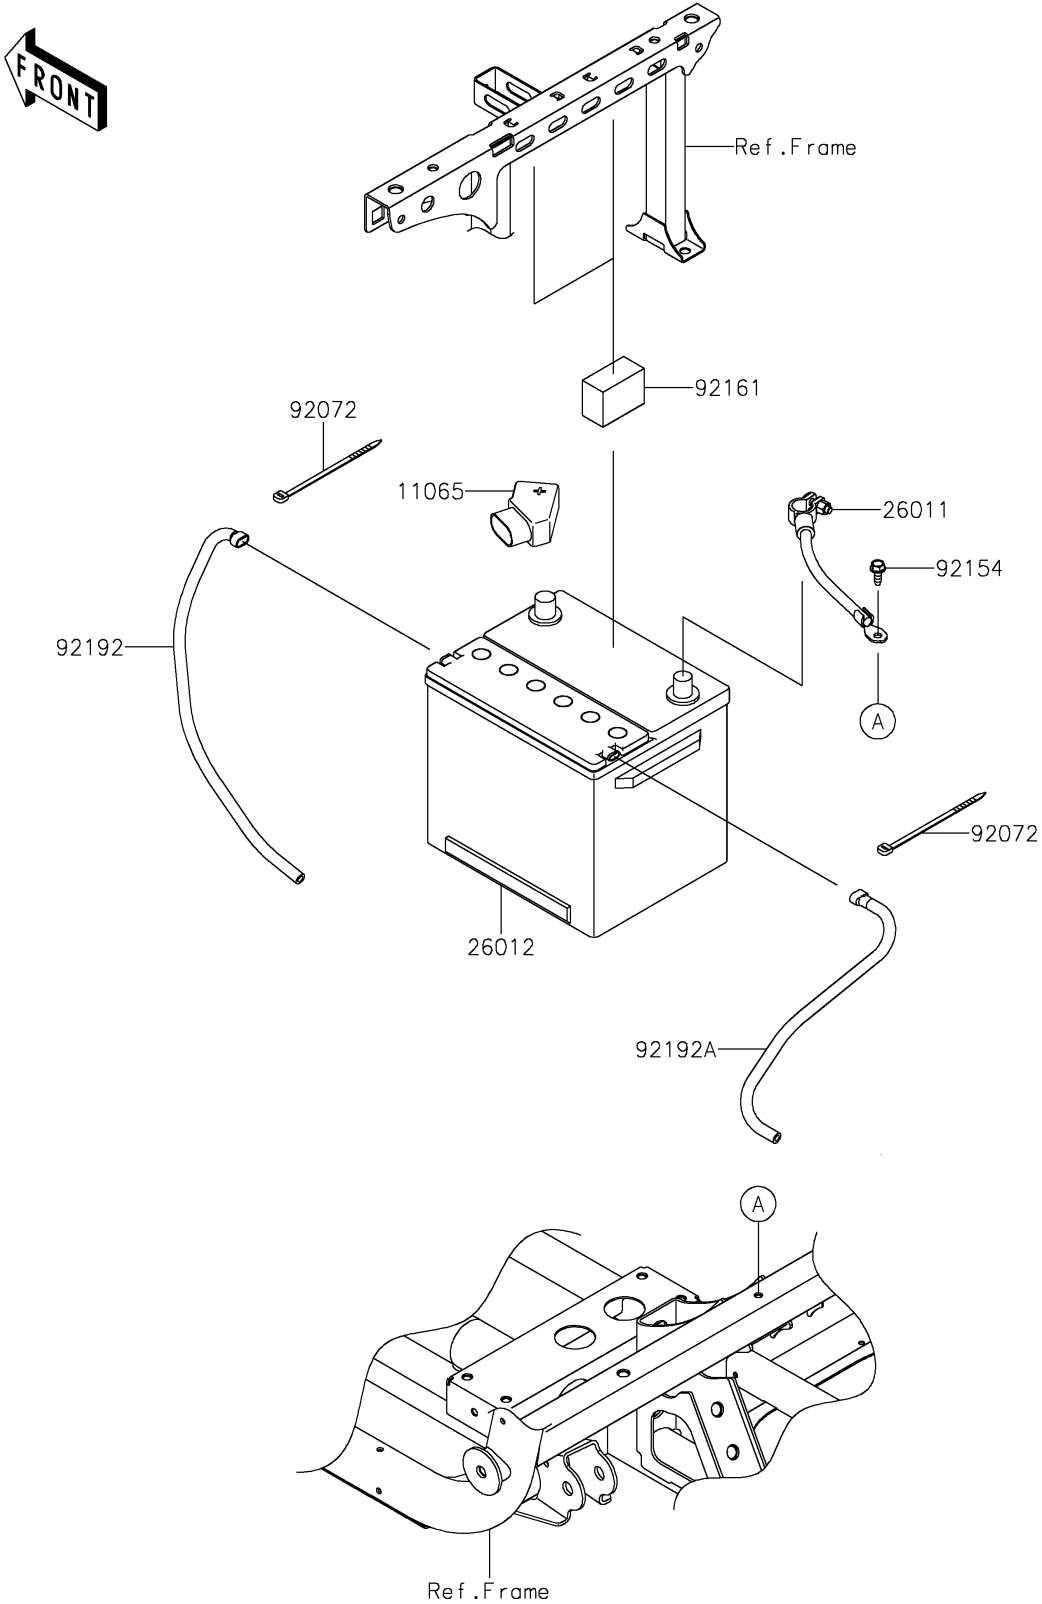

2024 Teryx KRX® 4 1000 eS Special Edition PARTS DIAGRAM

Battery

F2761

2024 Teryx KRX® 4 1000 eS Special Edition PARTS LIST

Battery

ITEM NAME	PART NUMBER	QUANTITY
CAP (Ref # 11065)	11065-0850	1
WIRE-LEAD,BATTERY(-) (Ref # 26011)	26011-1871	1
BATTERY,WET,(26R) (Ref # 26012)	26012-7501	1
BAND,92X2.4 (Ref # 92072)	92072-0791	2
BOLT,FLANGED,6X16 (Ref # 92154)	92154-0551	1
DAMPER,TANK & SEAT FRAME (Ref # 92161)	92161-2288	2
TUBE,BREATHER,7X10X500 (Ref # 92192)	92192-2256	1
TUBE,BREATHER,7X10X300 (Ref # 92192A)	92192-2257	1