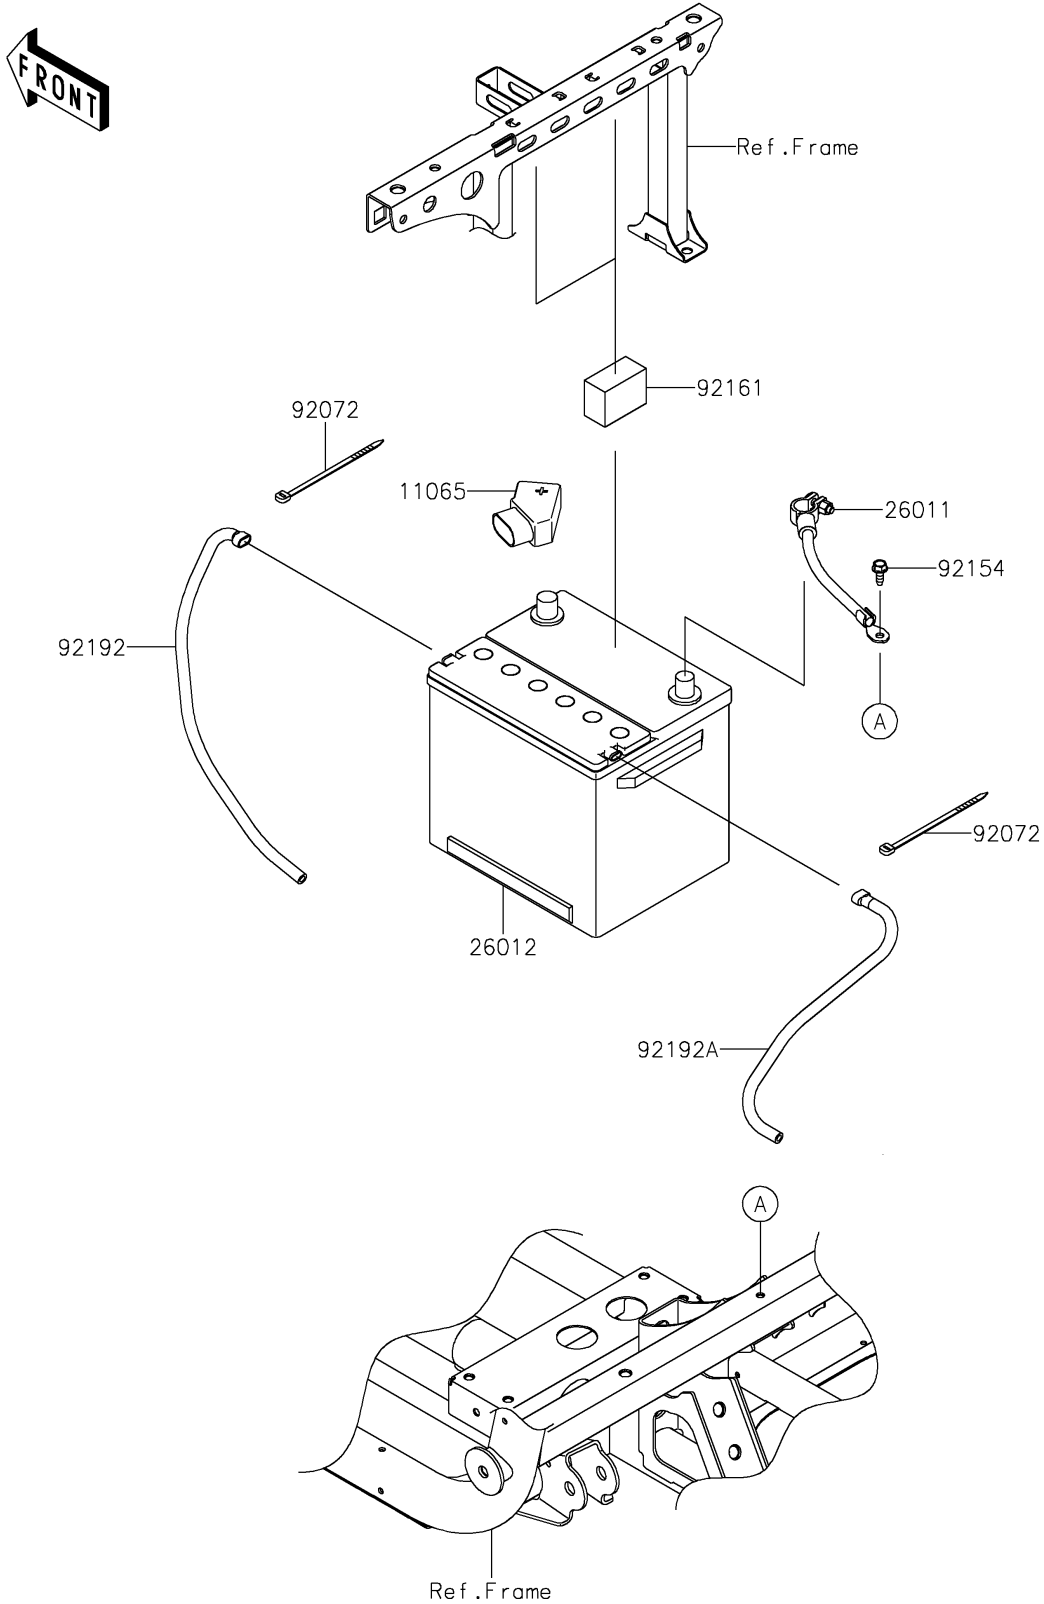

2023 TERYX® KRX4™ 1000 eS SPECIAL EDITION PARTS DIAGRAM

Battery

F2761

2023 TERYX® KRX4™ 1000 eS SPECIAL EDITION PARTS LIST

Battery

ITEM NAME	PART NUMBER	QUANTITY
CAP (Ref # 11065)	11065-0850	1
WIRE-LEAD,BATTERY(-) (Ref # 26011)	26011-1871	1
BATTERY,WET,(26R) (Ref # 26012)	26012-7501	1
BAND,92X2.4 (Ref # 92072)	92072-0791	2
BOLT,FLANGED,6X16 (Ref # 92154)	92154-0551	1
DAMPER,TANK & SEAT FRAME (Ref # 92161)	92161-2288	2
TUBE,BREATHER,7X10X500 (Ref # 92192)	92192-2256	1
TUBE,BREATHER,7X10X300 (Ref # 92192A)	92192-2257	1