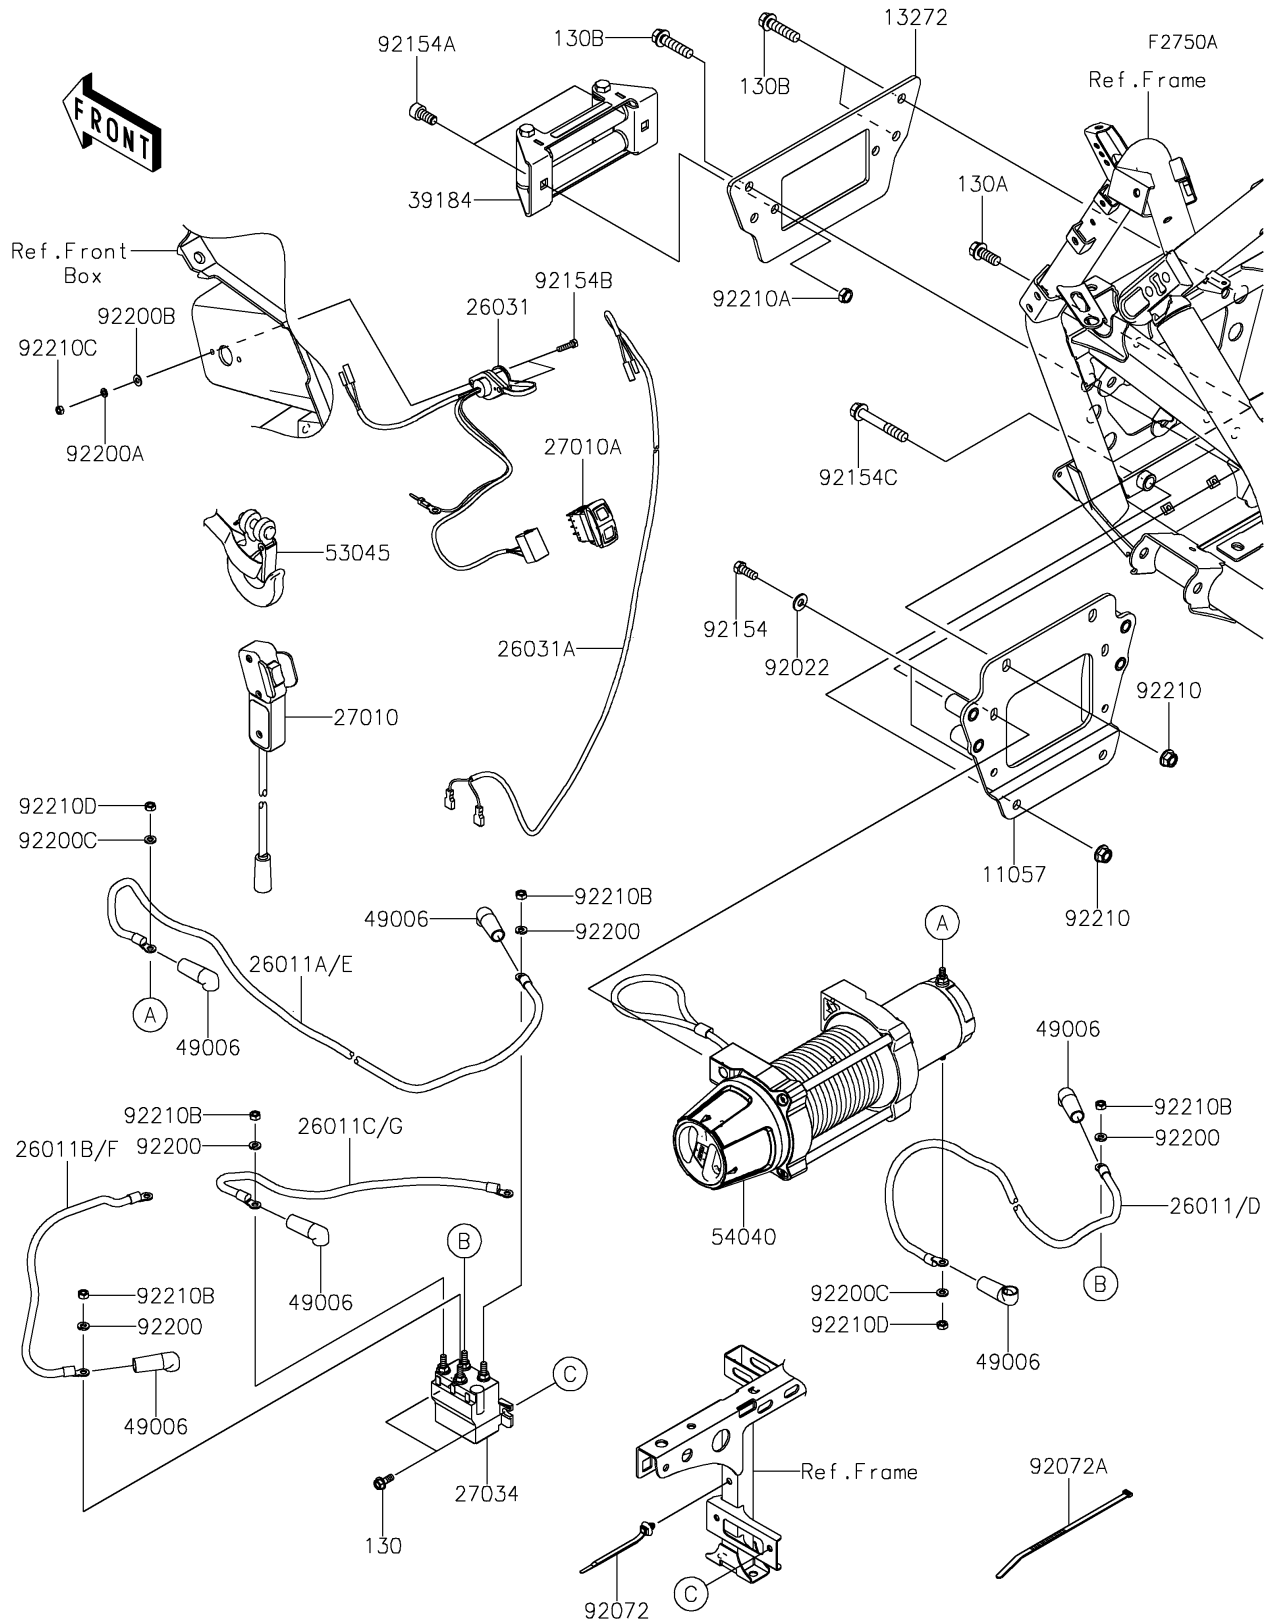

2023 TERYX® KRX4™ 1000 eS SPECIAL EDITION PARTS DIAGRAM

Other(Winch)

2023 TERYX® KRX4™ 1000 eS SPECIAL EDITION PARTS LIST

Other(Winch)

ITEM NAME	PART NUMBER	QUANTITY
BRACKET,WINCH (Ref # 11057)	11057-3707	1
PLATE,FAIRLEAD (Ref # 13272)	13272-2847	1
WIRE-LEAD,BLUE (Ref # 26011)	26011-1993	1
WIRE-LEAD,YELLOW (Ref # 26011A)	26011-1994	1
WIRE-LEAD,RED (Ref # 26011B)	26011-1995	1
WIRE-LEAD,BLACK (Ref # 26011C)	26011-1996	1
HARNESS,CONTACTOR (Ref # 26031)	26031-2843	1
HARNESS,REMOTE (Ref # 26031A)	26031-3845	1
SWITCH,REMOTE (Ref # 27010)	27010-0820	1
SWITCH,ON/OFF (Ref # 27010A)	27010-0942	1
RELAY (Ref # 27034)	27034-0008	1
BRACKET-ASSY (Ref # 39184)	39184-0742	1
BOOT (Ref # 49006)	49006-0601	6
HOOK-ASSY (Ref # 53045)	53045-0028	1
WINCH (Ref # 54040)	54040-0008	1
WASHER,8.2X19X2 (Ref # 92022)	92022-1533	4
BAND,OS170-FT7(BLACK) (Ref # 92072)	92072-1414	1
BAND,L=292.1 (Ref # 92072A)	92072-3509	9
BOLT,8X20 (Ref # 92154)	92154-1876	4
BOLT,SOCKET,10X20 (Ref # 92154A)	92154-1877	2
BOLT,5X20 (Ref # 92154B)	92154-1879	2
BOLT,FLANGED,10X65 (Ref # 92154C)	92154-4265	2
WASHER,6 LOCK (Ref # 92200)	92200-1776	4
WASHER,5 LOCK (Ref # 92200A)	92200-1777	2
WASHER (Ref # 92200B)	92200-1778	2
WASHER,6.4X12X1.8 (Ref # 92200C)	92200-2358	2
NUT,LOCK,FLANGED,10MM (Ref # 92210)	92210-1080	4
NUT,LOCK,M10 (Ref # 92210A)	92210-1432	2
NUT,M6X1.00 (Ref # 92210B)	92210-1434	4

2023 TERYX® KRX4™ 1000 eS SPECIAL EDITION PARTS LIST

Other(Winch)

ITEM NAME	PART NUMBER	QUANTITY
NUT,M5X0.80 (Ref # 92210C)	92210-1435	2
NUT,6MM (Ref # 92210D)	92210-1792	2
BOLT-FLANGED,6X16 (Ref # 130)	130BA0616	2
BOLT-FLANGED (Ref # 130A)	130CA1025	2
BOLT-FLANGED,10X40 (Ref # 130B)	130CA1040	4