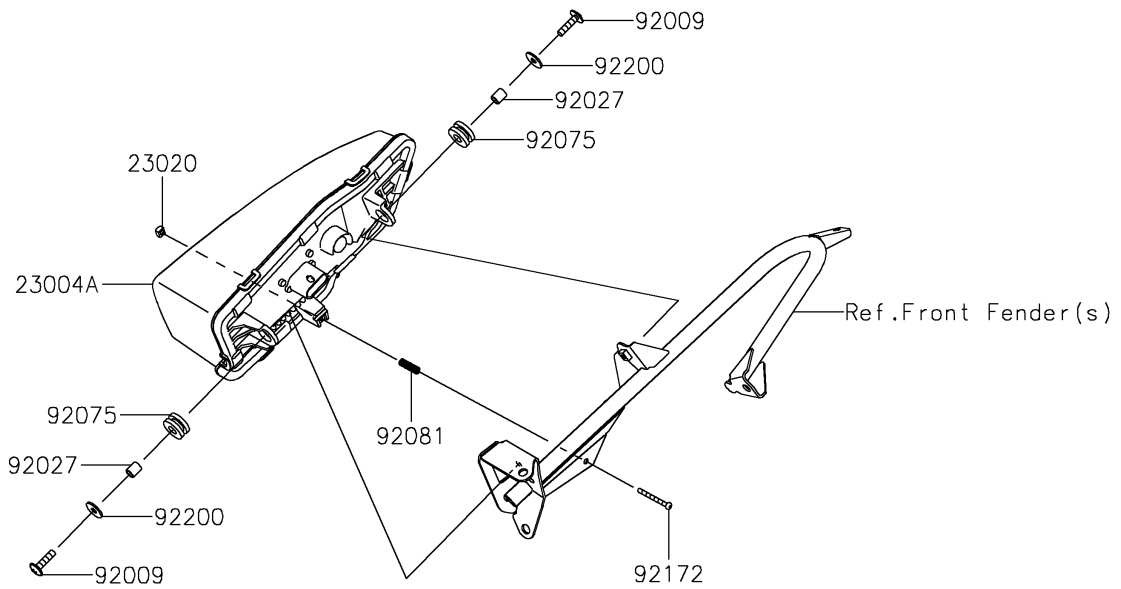

# 2024 Teryx KRX® 4 1000 eS Special Edition PARTS DIAGRAM

Headlight(s)

F2710

### Headlight(s)

ITEM NAME	PART NUMBER	QUANTITY
LAMP-HEAD,LH,LED (Ref # 23004)	23004-0429	1
LAMP-HEAD,RH,LED (Ref # 23004A)	23004-0430	1
NUT,4MM,FOCUS ADJUST (Ref # 23020)	23020-018	2
SCREW,6X25 (Ref # 92009)	92009-1465	4
COLLAR,6.8X10X12 (Ref # 92027)	92027-162	4
DAMPER,10X24X12 (Ref # 92075)	92075-1690	4
SPRING,FOCUS ADJUST (Ref # 92081)	92081-1896	2
SCREW,4X40 (Ref # 92172)	92172-1092	2
WASHER,6.5X20X1.6 (Ref # 92200)	92200-0283	4