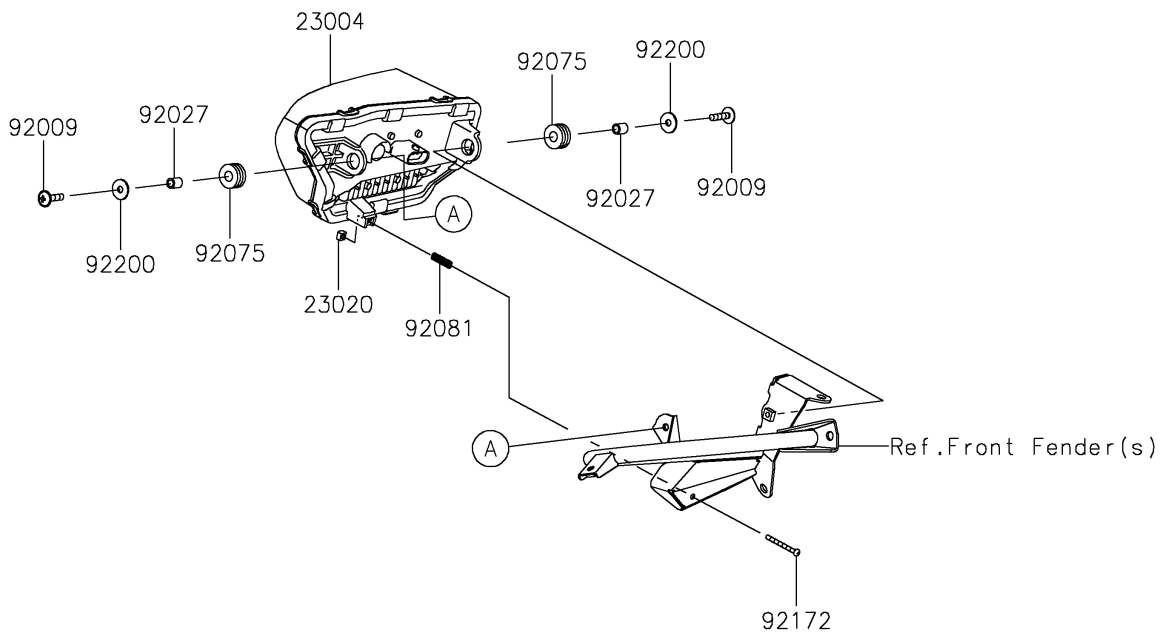

# 2024 Teryx KRX® 4 1000 eS Special Edition PARTS DIAGRAM

Headlight(s)

F2710

### Headlight(s)

ITEM NAME	PART NUMBER	QUANTITY
LAMP-HEAD,LH,LED (Ref # 23004)	23004-0429	1
LAMP-HEAD,RH,LED (Ref # 23004A)	23004-0430	1
NUT,4MM,FOCUS ADJUST (Ref # 23020)	23020-018	2
SCREW,6X25 (Ref # 92009)	92009-1465	4
COLLAR,6.8X10X12 (Ref # 92027)	92027-162	4
DAMPER,10X24X12 (Ref # 92075)	92075-1690	4
SPRING,FOCUS ADJUST (Ref # 92081)	92081-1896	2
SCREW,4X40 (Ref # 92172)	92172-1092	2
WASHER,6.5X20X1.6 (Ref # 92200)	92200-0283	4