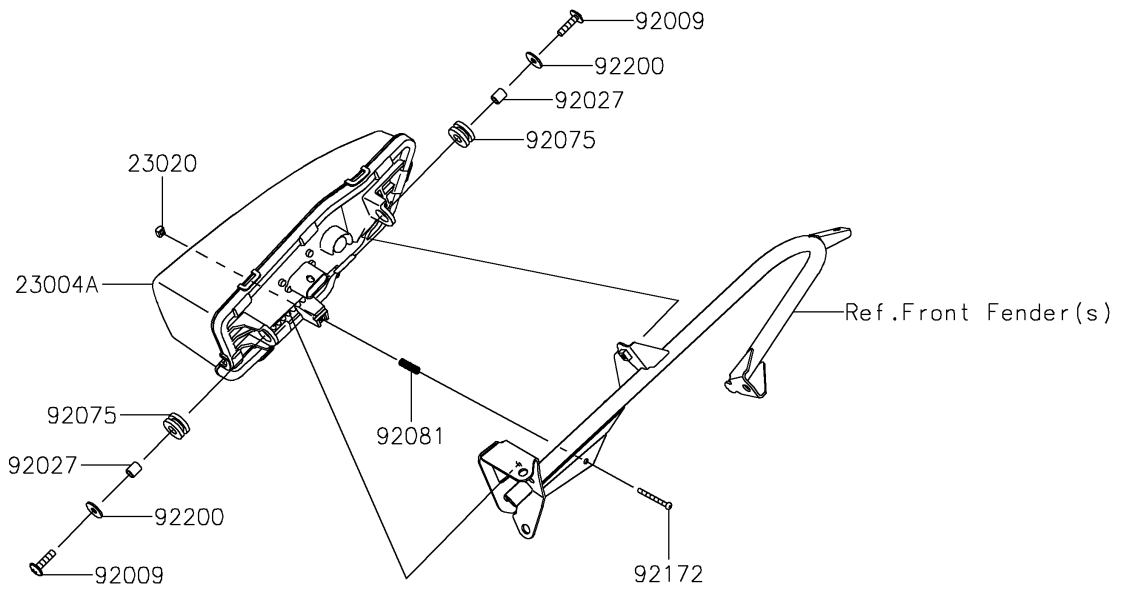

2023 TERYX® KRX4™ 1000 eS SPECIAL EDITION PARTS DIAGRAM

Headlight(s)

F2710

2023 TERYX® KRX4™ 1000 eS SPECIAL EDITION PARTS LIST

Headlight(s)

ITEM NAME	PART NUMBER	QUANTITY
LAMP-HEAD,LH,LED (Ref # 23004)	23004-0429	1
LAMP-HEAD,RH,LED (Ref # 23004A)	23004-0430	1
NUT,4MM,FOCUS ADJUST (Ref # 23020)	23020-018	2
SCREW,6X25 (Ref # 92009)	92009-1465	4
COLLAR,6.8X10X12 (Ref # 92027)	92027-162	4
DAMPER,10X24X12 (Ref # 92075)	92075-1690	4
SPRING,FOCUS ADJUST (Ref # 92081)	92081-1896	2
SCREW,4X40 (Ref # 92172)	92172-1092	2
WASHER,6.5X20X1.6 (Ref # 92200)	92200-0283	4