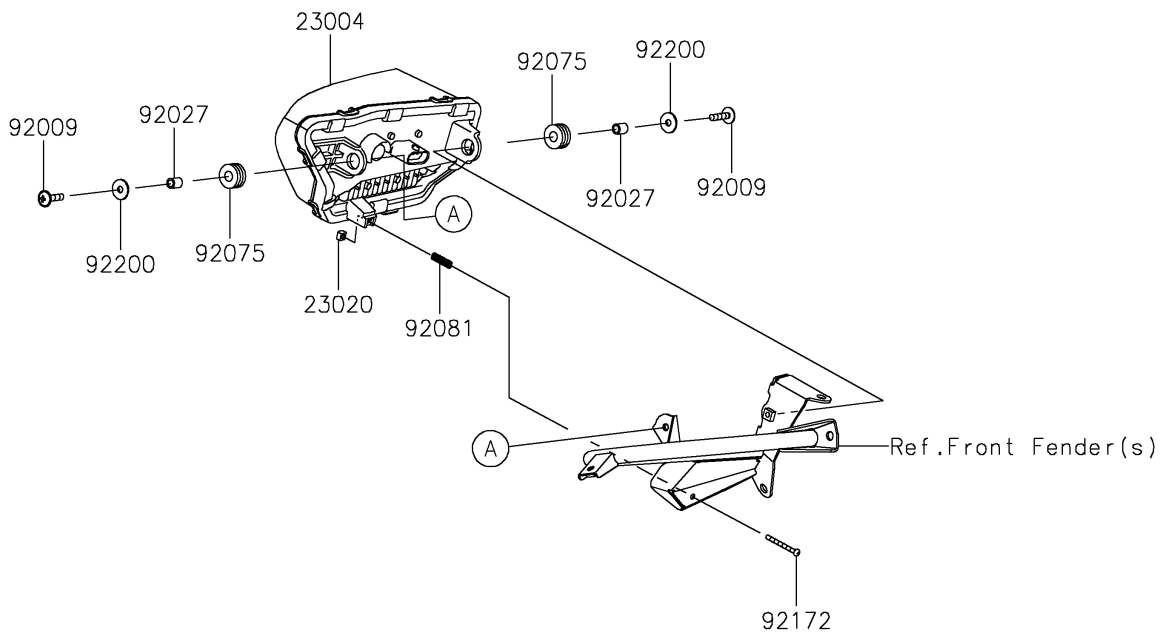

2023 TERYX® KRX4™ 1000 eS SPECIAL EDITION PARTS DIAGRAM

Headlight(s)

F2710

2023 TERYX® KRX4™ 1000 eS SPECIAL EDITION PARTS LIST

Headlight(s)

ITEM NAME	PART NUMBER	QUANTITY
LAMP-HEAD,LH,LED (Ref # 23004)	23004-0429	1
LAMP-HEAD,RH,LED (Ref # 23004A)	23004-0430	1
NUT,4MM,FOCUS ADJUST (Ref # 23020)	23020-018	2
SCREW,6X25 (Ref # 92009)	92009-1465	4
COLLAR,6.8X10X12 (Ref # 92027)	92027-162	4
DAMPER,10X24X12 (Ref # 92075)	92075-1690	4
SPRING,FOCUS ADJUST (Ref # 92081)	92081-1896	2
SCREW,4X40 (Ref # 92172)	92172-1092	2
WASHER,6.5X20X1.6 (Ref # 92200)	92200-0283	4