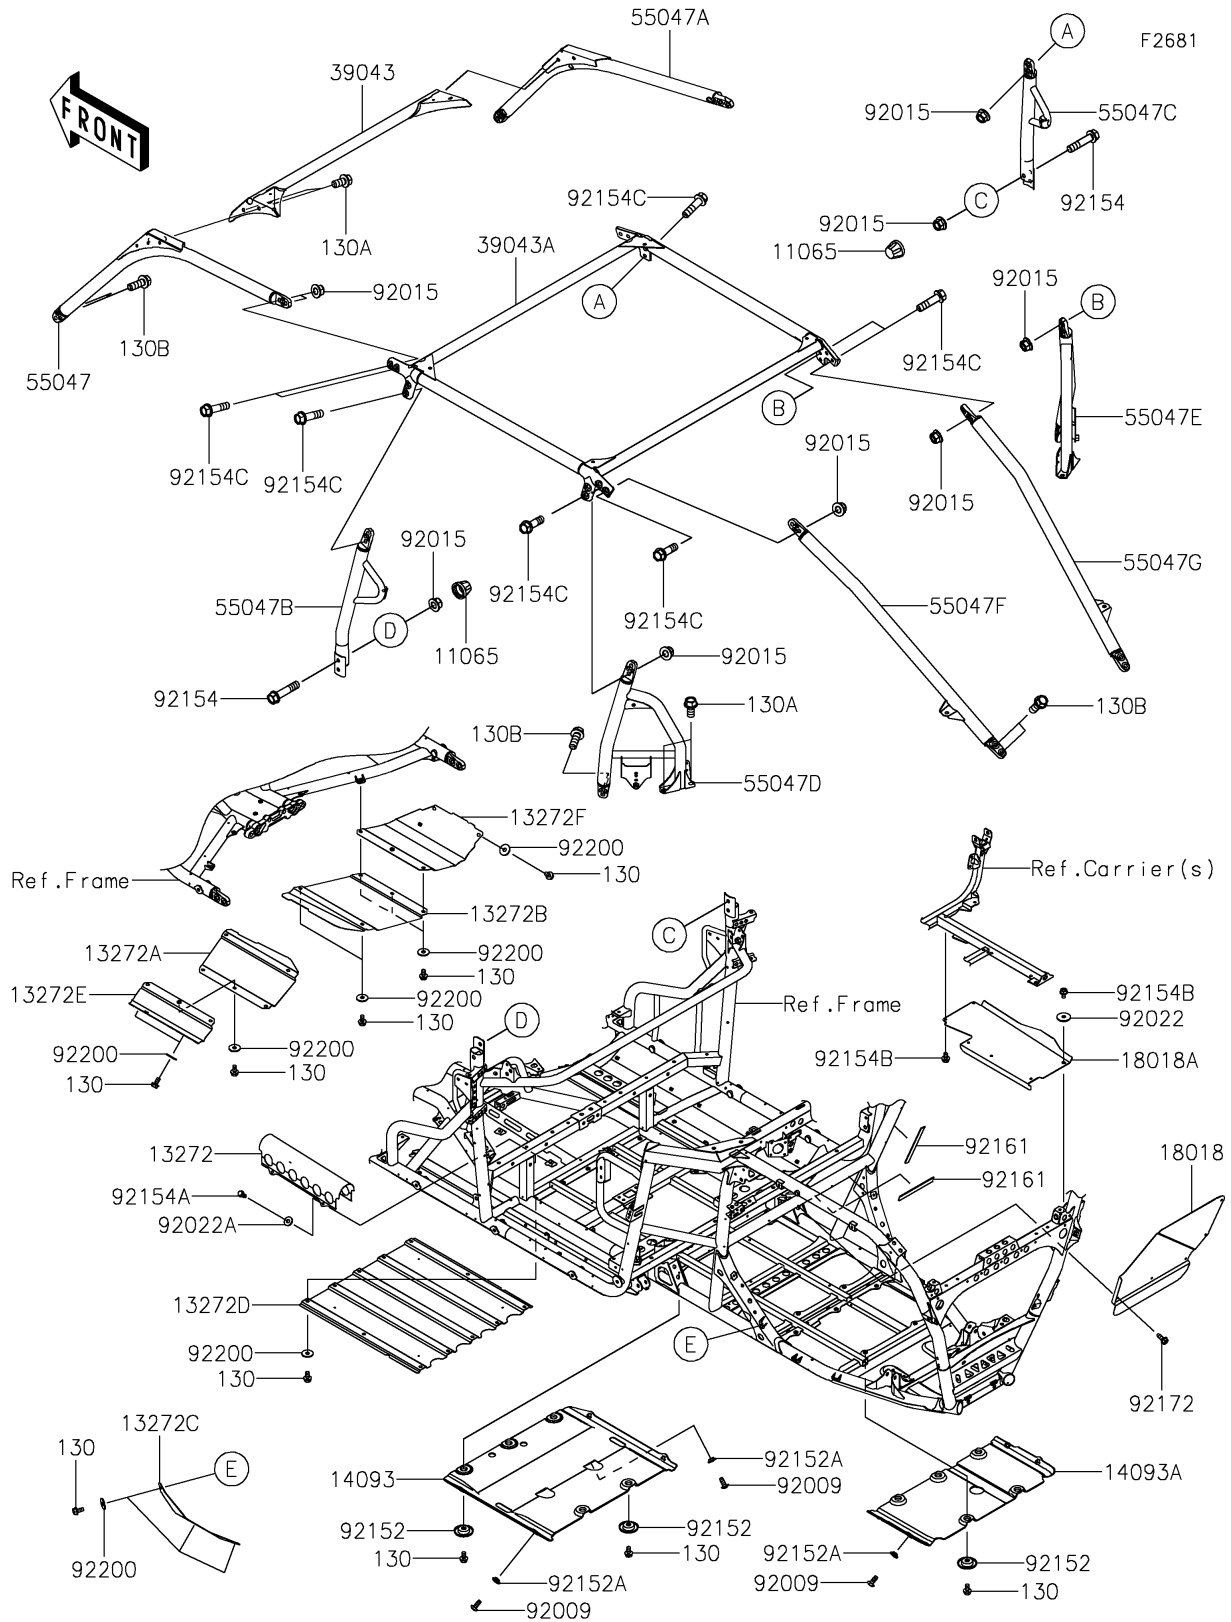

2024 Teryx KRX® 4 1000 eS Special Edition PARTS DIAGRAM

Guards/Cab Frame

2024 Teryx KRX® 4 1000 eS Special Edition PARTS LIST

Guards/Cab Frame

ITEM NAME	PART NUMBER	QUANTITY
CAP (Ref # 11065)	11065-0751	4
PLATE,DRIVE SHAFT (Ref # 13272)	13272-2642	1
PLATE,SKID,FR,CNT,LH (Ref # 13272A)	13272-2737	1
PLATE,SKID,FR,CNT,RH (Ref # 13272B)	13272-2738	1
PLATE,CVT COVER (Ref # 13272C)	13272-3797	1
PLATE,SKID,CNT (Ref # 13272D)	13272-3963	1
PLATE,SKID,FR,LH (Ref # 13272E)	13272-4039	1
PLATE,SKID,FR,RH (Ref # 13272F)	13272-4040	1
COVER,SKID,CNT (Ref # 14093)	14093-0811	1
COVER,SKID,RR (Ref # 14093A)	14093-0877	1
PLATE-HEAT GUARD (Ref # 18018)	18018-0616	1
PLATE-HEAT GUARD (Ref # 18018A)	18018-0646	1
CROSSMEMBER-COMP,FR,T.BLACK (Ref # 39043)	39043-0033-388	1
CROSSMEMBER-COMP,RR,T.BLACK (Ref # 39043A)	39043-0034-388	1
BAR-COMP,A-PILLAR,LH,T.BLACK (Ref # 55047)	55047-0399-388	1
BAR-COMP,A-PILLAR,RH,T.BLACK (Ref # 55047A)	55047-0400-388	1
BAR-COMP,B-PILLAR,LH,T.BLACK (Ref # 55047B)	55047-0401-388	1
BAR-COMP,B-PILLAR,RH,T.BLACK (Ref # 55047C)	55047-0402-388	1
BAR-COMP,C-PILLAR,LH,T.BLACK (Ref # 55047D)	55047-0403-388	1
BAR-COMP,C-PILLAR,RH,T.BLACK (Ref # 55047E)	55047-0404-388	1
BAR-COMP,D-PILLAR,LH,T.BLACK (Ref # 55047F)	55047-0405-388	1
BAR-COMP,D-PILLAR,RH,T.BLACK (Ref # 55047G)	55047-0406-388	1
SCREW,TAPPING,6X16 (Ref # 92009)	92009-1166	10
NUT,LOCK,FLANGED,12MM (Ref # 92015)	92015-1433	20
WASHER,6.5X24X2 (Ref # 92022)	92022-1690	1
WASHER (Ref # 92022A)	92022-2247	4
COLLAR (Ref # 92152)	92152-0784	10
COLLAR,6.3X9.5X4.1 (Ref # 92152A)	92152-1571	10
BOLT,FLANGED,12X55 (Ref # 92154)	92154-0836	4