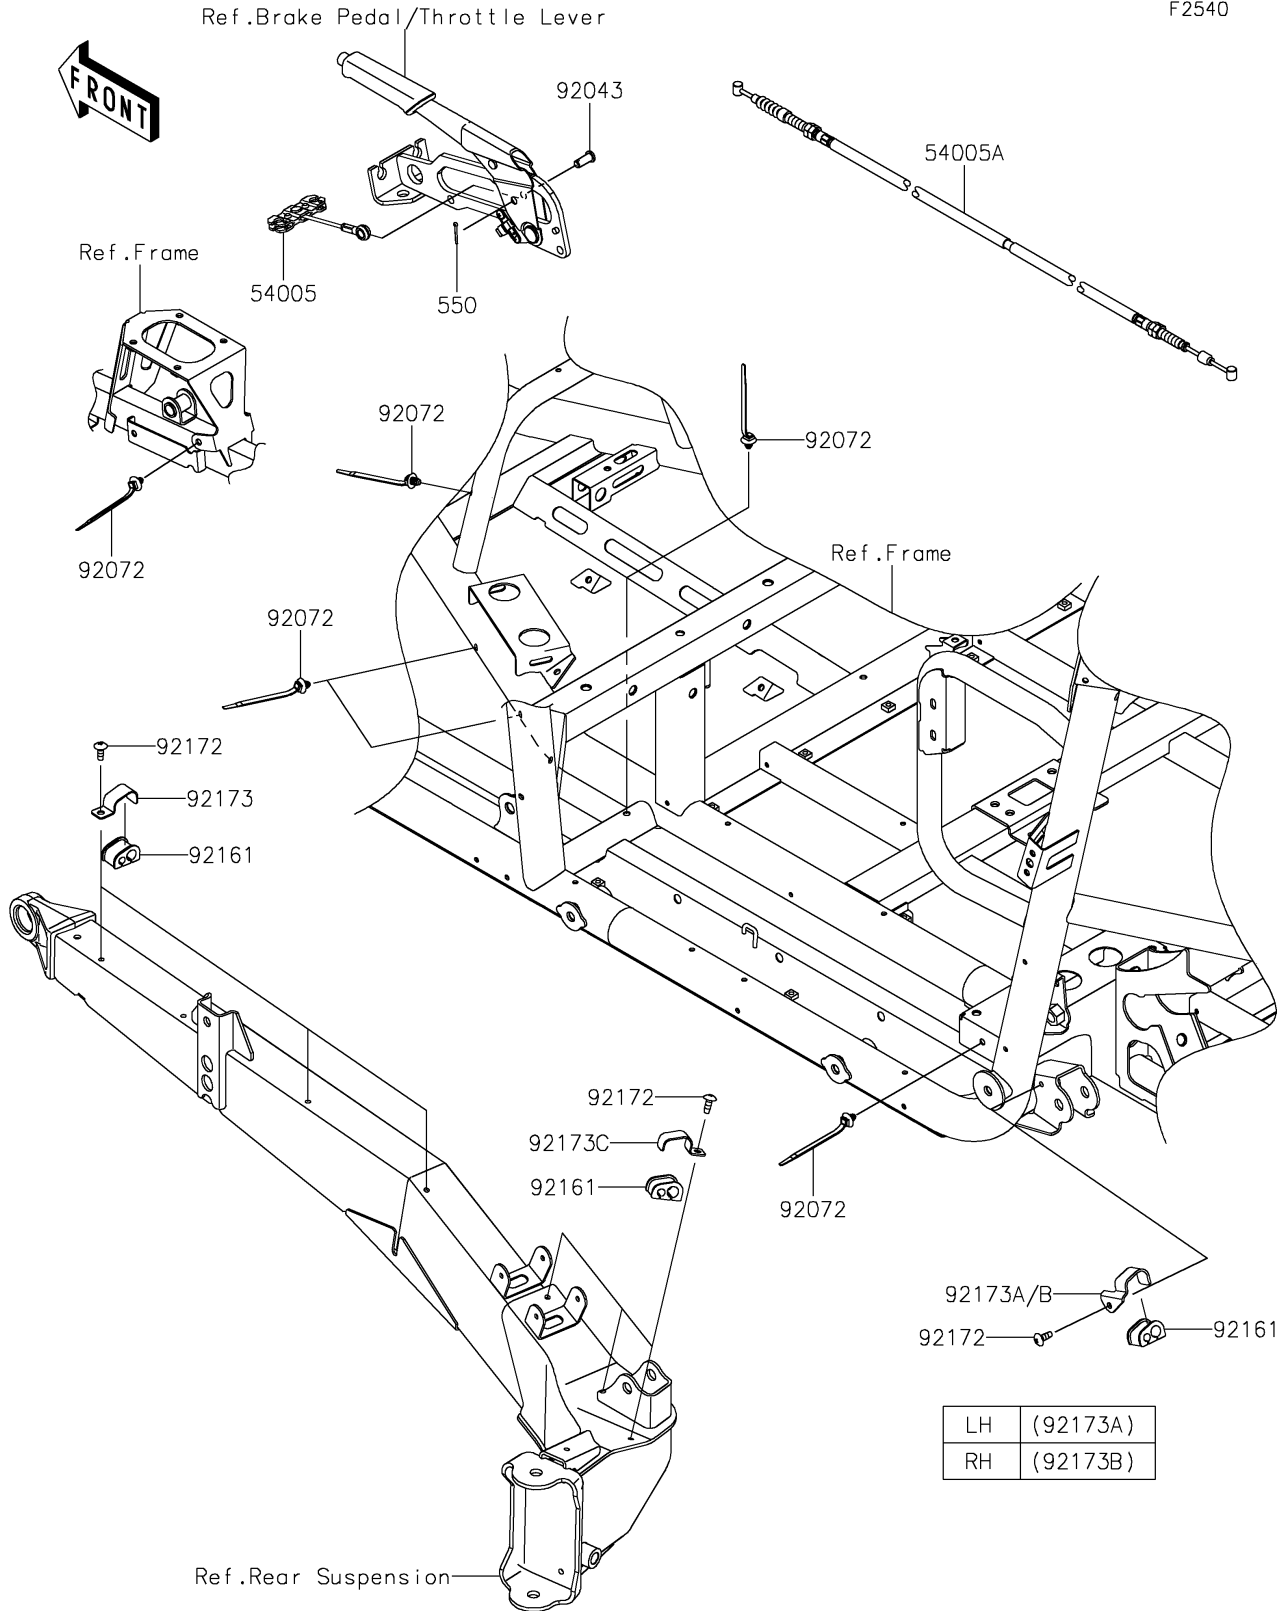

# 2024 Teryx KRX® 4 1000 eS Special Edition PARTS DIAGRAM

Cables

F2540

LH	(92173A)
RH	(92173B)

# 2024 Teryx KRX® 4 1000 eS Special Edition PARTS LIST

## Cables

ITEM NAME	PART NUMBER	QUANTITY
CABLE-BRAKE,PARKING BRAKE (Ref # 54005)	54005-0312	1
CABLE-BRAKE,PARKING BRAKE (Ref # 54005A)	54005-0316	2
PIN (Ref # 92043)	92043-1039	1
BAND,OS170-FT7(BLACK) (Ref # 92072)	92072-1414	12
DAMPER (Ref # 92161)	92161-2174	14
SCREW,TAPPING,6X16 (Ref # 92172)	92172-0739	14
CLAMP (Ref # 92173)	92173-1991	6
CLAMP,LH (Ref # 92173A)	92173-1992	1
CLAMP,RH (Ref # 92173B)	92173-1993	1
CLAMP (Ref # 92173C)	92173-2097	6
PIN-COTTER,2.5X18 (Ref # 550)	550AA2518	1